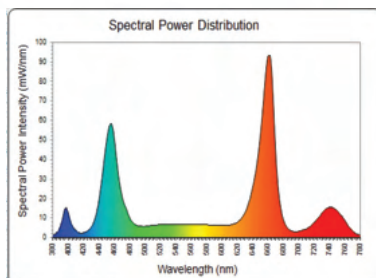

T8 PLANT GROWTH TUBE

16W

SYLEDT16W

	120° BEAM ANGLE	0.90 POWER FACTOR	230V 50-60Hz		4Ft only 1200mm