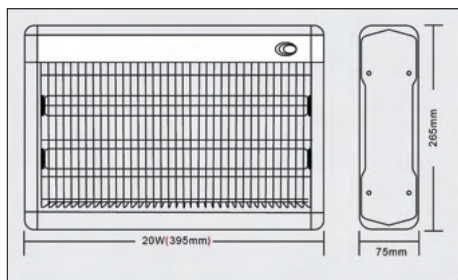

INSECT KILLER
2 X 10W

SYIK001

230V VOLTAGE	¹³ AL ALUMINIUM	SILVER+ BLACK COLOUR	2 X 10W T8 FLUORESCENT TUBES WATTAGE

INSECT KILLER
2 X 20W

SYIK003