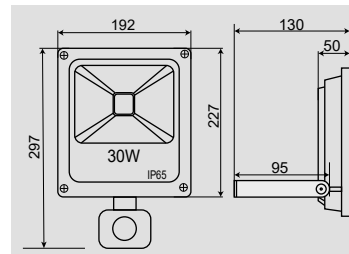

DIMENSIONS

10W 1000lm LUMENS	20W 2350lm LUMENS	30W 3500lm LUMENS	120° BEAM ANGLE	35000 LIFESPAN HRS	0.95 POWER FACTOR	IP65 RATING	3000K WARM WHITE	4000K COOL WHITE	6000K DAYLIGHT