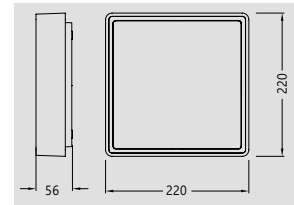

OUTDOOR BULKHEADS - SQUARE

10W | 16W | 21W

SYOBH001 - 10W

DIMENSIONS - 10W

SYOBH002 - 16W

DIMENSIONS - 16W

SYOBH003 - 21W

DIMENSIONS - 21W