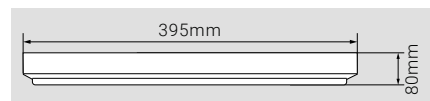

DIMENSIONS

4000K

COOL
WHITE

6500K

DAYLIGHT

120°

BEAM
ANGLE

25000