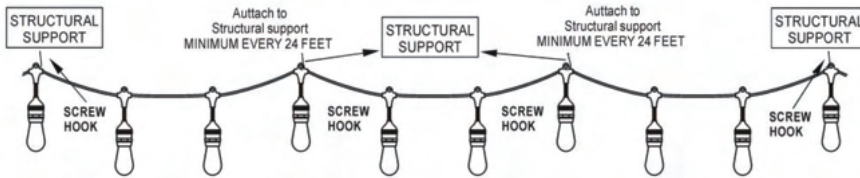

SYIK003

230V VOLTAGE	¹³ AL ALUMINIUM	SILVER+ BLACK COLOUR	2 X 10W T8 FLUORESCENT TUBES WATTAGE
-----------------	---	----------------------------	---

**GU10 MAXI LAMPHOLDER
IP66**

GU10 MAXI LAMPHOLDER

FESTOON LAMPS HANGING (10M LEAD)