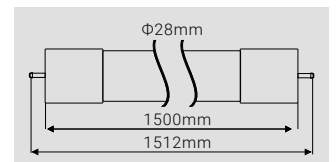

T8 GLASS TUBES

9W | 14W | 18W | 24W

DIMENSIONS

SYLEDT09W

SYLEDT14W

SYLEDT18W

SYLEDT24W

Built-in driver gives no compromise on stability and life warranty.