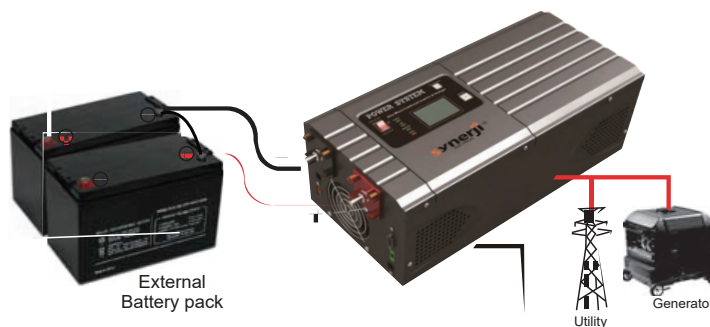

System Connection