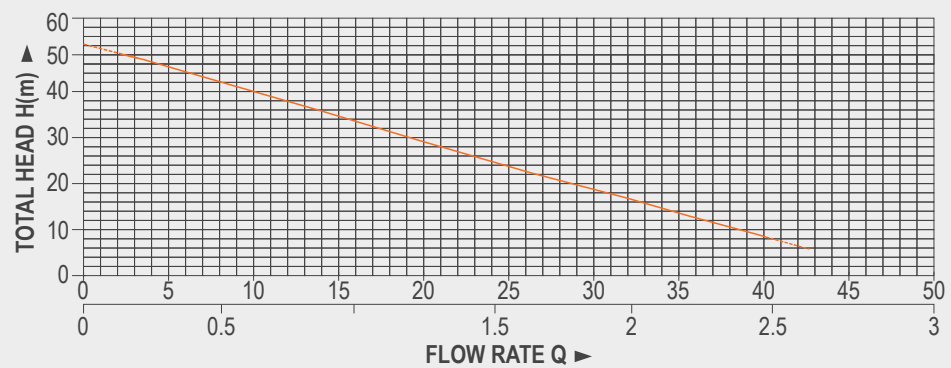

PERFORMANCE TABLE

TYPE	Q (m³/h)	0	0.3	0.6	0.9	1.2	1.5	1.8	2.1	2.4	2.7
	Q (L/min)	0	5	10	15	20	25	30	35	40	4.5
750W	H(m)	53	45	44	37	27	20	16	13	4	2

PERFORMANCE CHART AT n=2900rpm