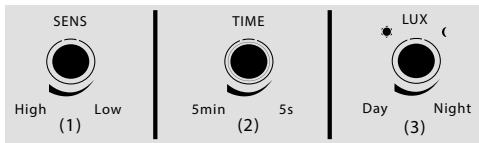

NEW SLIM FLOODLIGHT

10W | 20W | 30W PIR WITH IP65 RATING

AUTOMATIC SENSOR SETTINGS AND EXPLANATION