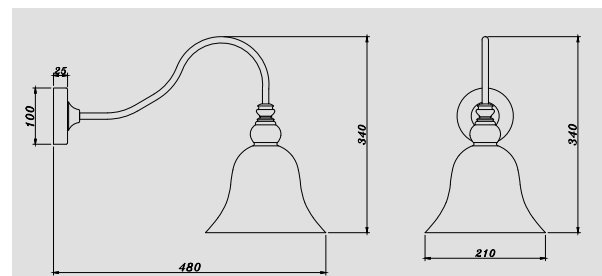

(rope is not a pull switch)

DIMENSIONS

INDOOR GLASS WALL LIGHT

E27

SMOKEY GREY
SYIWL004SGRES

DIMENSIONS

INDOOR METAL PENDANT

E27