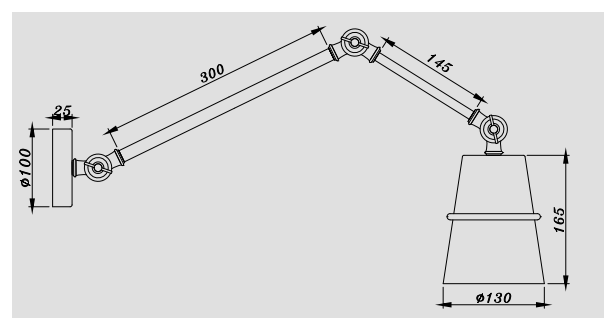

DIMENSIONS