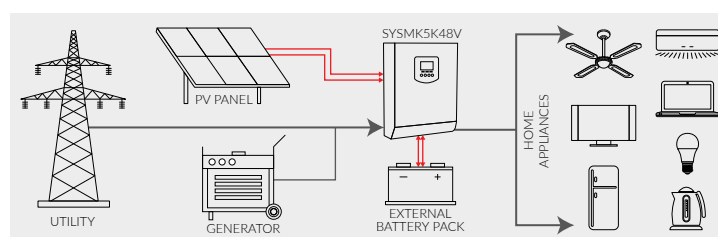

APPROXIMATE BACK-UP TIME TABLE

MODEL	LOAD (VA)	BACK-UP TIME@24V 100Ah(min)	BACK-UP TIME@24V 200Ah(min)
3KVA	300	449	1100
	1500	68	164
	3000	28	67