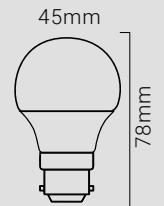

GOLFBALL LAMPS

1.8W

SYLEDGOL1.8WBL/GN/YL/RD

DIMENSIONS

GOLFBALL LAMPS

5W

SYLEDGOL5W

DIMENSIONS