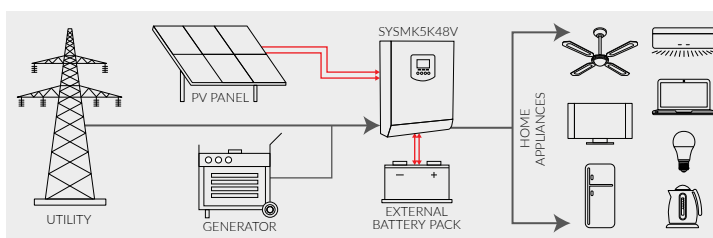

INVERTER	
Rated Power	5000VA / 5000W
Parallel Capability	9 units
INPUT	
Voltage	230VAC
Selectable Voltage Range	170-280VAC (For personal computers) 90-280VAC (For home appliances)
Frequency Range	50Hz/60Hz (Auto sensing)
OUTPUT	
AC Voltage Regulation	230VAC +-5%
Surge Power	10000VA
Efficiency (Peak)	93%
Transfer time	10ms (For personal computers) 20ms (For home appliances)
Waveform	Pure sine wave
BATTERY	
Battery Voltage	48VDC
Floating Charge Voltage	54VDC (Max 58VDC)
Overcharge Protection	60VDC
SOLAR CHARGER & AC CHARGER	
Max. PV Array Power	4000W
MPPT range at operating voltage	60VDC ~ 115VDC
Max. PV array open circuit voltage	145VDC
Max. Solar Charge Current	80A
Max. AC Charge Current	60A
Max. Charge Current	140A
MECHANICAL SPECIFICATIONS	
Dimensions (W*H*D)	295*468*120mm
Net Weight (kg)	13.5
OTHER	
Humidity	5% to 95% Relative Humidity (Non-condensing)
Operating Temperature	0°C -55°C
Storage Temperature	-15°C -60°C

Typical transfer time for parallel operation is 30ms. Product specifications are subject to change without further notice.