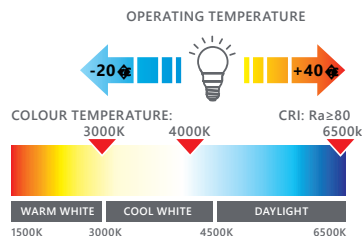

The Synerji Electrical Decorative LED lamp range includes Dimmable and Non-Dimmable lamps to provide elegant and stylish lighting solutions for your home or business.

CONTENTS

LED Candle and GLS Filament Lamps	28
LED Vintage Filament Lamps	29
LED Deco Filament Lamps	30-32
LED Deco Filament Classic Lamps	33
LED Deco Fireworks Lamps	34
LED Deco Wire Lamps	35