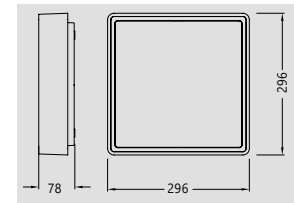

OUTDOOR BULKHEADS - SQUARE

10W | 16W | 21W

SYOBH001 - 10W

DIMENSIONS - 10W

SYOBH002 - 16W

DIMENSIONS - 16W

SYOBH003 - 21W

DIMENSIONS - 21W