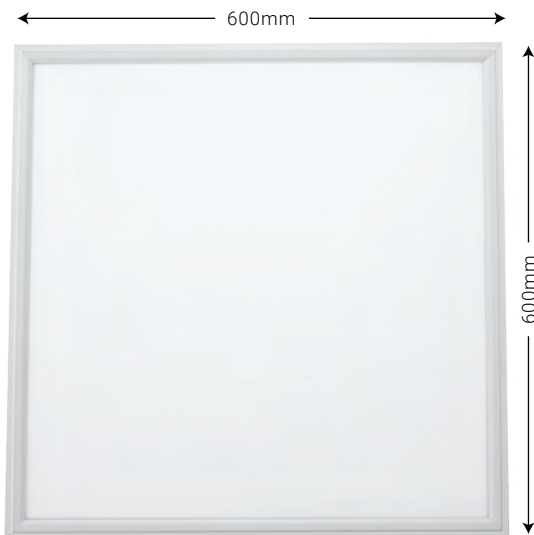

PANEL LIGHT (PMMA)
32W | 68W

**Flicker
FREE**

SYLFPN0606032W

ACCESSORIES

SURFACE MOUNT ALUMINIUM BRACKET
SYLFPNSB06060 / SYLFPNSB12060