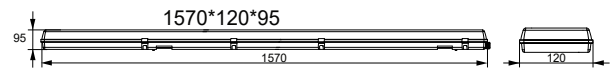

T8 WEATHERPROOF FITTING
WIRED FOR LED TUBES

SINGLE | DOUBLE
SYFWWLED

GEAR TRAY HOLDER

DIMENSIONS - SINGLE

DIMENSIONS - DOUBLE

- INDOOR/
OUTDOOR
- CORROSION
PROOF
- WATER
PROOF
- DUST
PROOF
- NON
DIMMABLE

PANEL LIGHT (PMMA)
32W | 68W