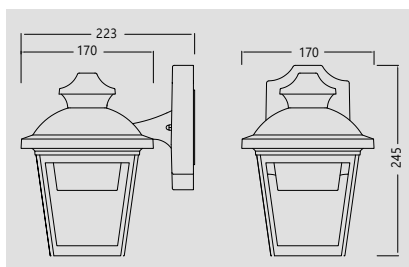

DIMENSIONS

400lm LUMENS	4000K COOL WHITE	0.5 POWER FACTOR	30000 LIFESPAN HRS	UV RESISTANT	IP44 RATING