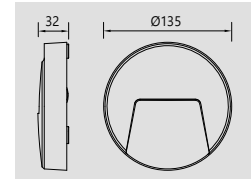

OUTDOOR PATHLIGHT

3W

SYOPL008

SYOPL009

SYOPL010

DIMENSIONS

DIMENSIONS

DIMENSIONS