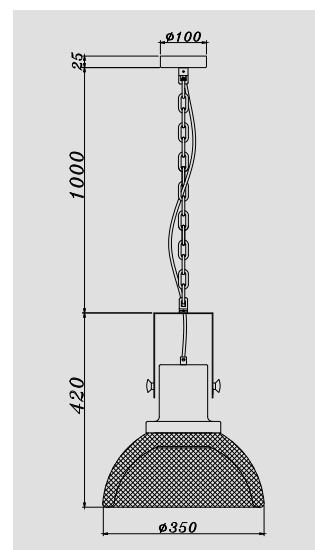

DIMENSIONS