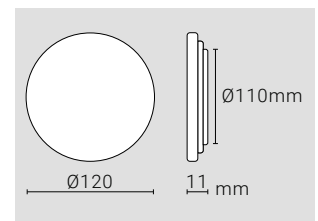

DIMENSIONS

SLIM DOWNLIGHT FITTINGS

12W

SYLFRDL12W