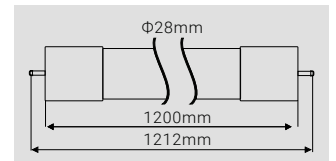

T8 GLASS TUBES

9W | 14W | 18W | 24W

DIMENSIONS

SYLEDT09W

SYLEDT14W

SYLEDT18W

SYLEDT24W

Built-in driver gives no compromise on stability and life warranty.