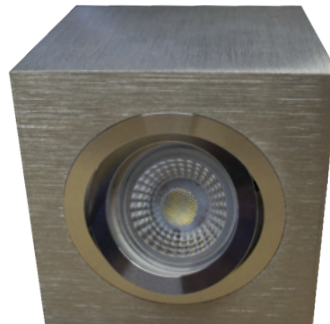

* Excludes Synerji lamp & lamp holder

SY46011S
FIXED
WHITE
(Also available in Brush Polish)

SY47011S
TILT
BRUSH POLISH
(Also available in White)

SY49011S
FIXED
WHITE
(Also available in Brush Polish)

MAX 50W	IP20 RATING	AL ALUMINIUM	90mm HEIGHT	94mm LENGTH	94mm WIDTH
-------------------	-----------------------	------------------------	-----------------------	-----------------------	----------------------