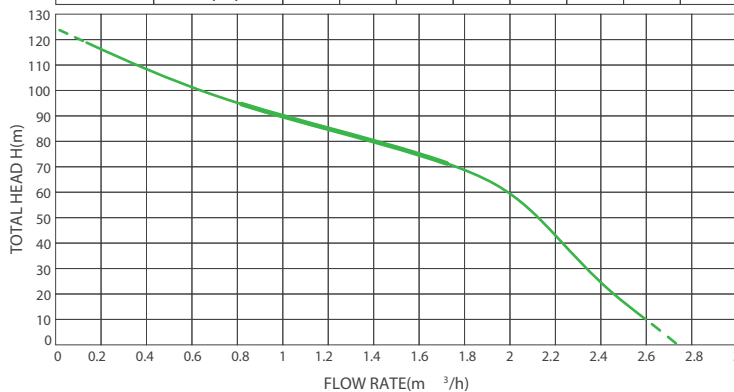

PERFORMANCE TABLE

TYPE	Q (m³/h)	0	0.4	0.8	1.2	1.6	2	2.4	2.6
1000W	H(m)	125	108	95	85	75	58	24	8