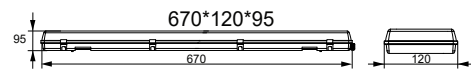

T8 WEATHERPROOF FITTING
WIRED FOR LED TUBES

SINGLE | DOUBLE
SYFWWLED

GEAR TRAY HOLDER

DIMENSIONS - SINGLE

DIMENSIONS - DOUBLE

- INDOOR/
OUTDOOR
- CORROSION
PROOF
- WATER
PROOF
- DUST
PROOF
- NON
DIMMABLE

PANEL LIGHT (PMMA)
32W | 68W