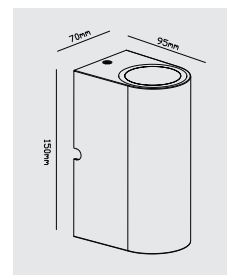

DIMENSIONS

MAX
2x7W
GU10

UV
RESISTANT

IP44
RATING

* Lamps sold separately