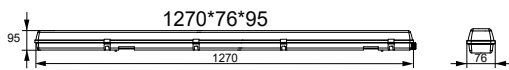

T8 WEATHERPROOF FITTING
WIRED FOR LED TUBES

SINGLE | DOUBLE
SYFWWLED

GEAR TRAY HOLDER

DIMENSIONS - SINGLE

DIMENSIONS - DOUBLE

- INDOOR/
OUTDOOR
- CORROSION
PROOF
- WATER
PROOF
- DUST
PROOF
- NON
DIMMABLE

PANEL LIGHT (PMMA)
32W | 68W