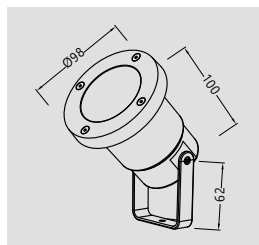

DIMENSIONS

SYOSL002