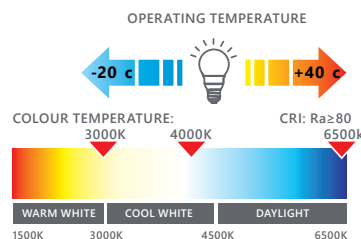

OUTDOOR LIGHT FITTINGS

The Synerji Outdoor range consists of Bulkheads, Wall Lights, Pathway lights, Wall Lanterns and Spot Lights.

All Synerji Outdoor Fittings comply with the IEC 60598 standard.

CONTENTS

LED Pathlights	66-69
Outdoor Wall Lights	70-71
LED Bulkheads	72-73
LED Wall Lanterns	74-75
E27 Wall Lanterns	76-78
Spot Lights	79