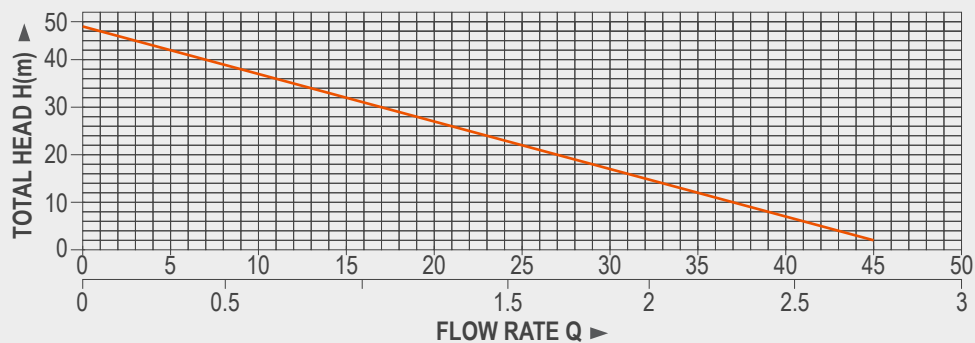

TYPE	Q (m ³ /h)	0	0.3	0.6	0.9	1.2	1.5	1.8	2.1	2.4
	Q (L/min)	0	5	10	15	20	25	30	35	40
550W	H(m)	48	44	40	37	31	20	16	13	2.5

PERFORMANCE CHART AT n=2900rpm

45L/min
MAX FLOW RATE

48m
MAX HEAD

1"
INLET OUTLET SIZE