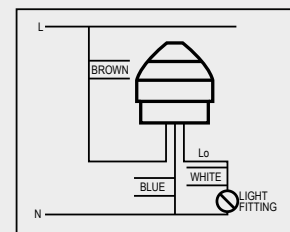

WIRING DIAGRAM

TEMP -20°C -80°C	ON 60 LUX	OFF 90 LUX / 1.5 x ON LEVEL	DELAY 20-30 SECONDS	SANS 1777 COMPLIANT	 NON DIMMABLE