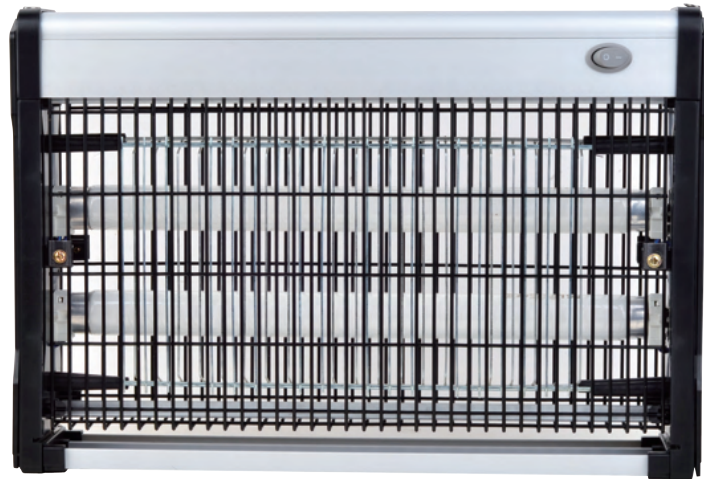

INSECT KILLER
2 X 10W

SYIK001

230V VOLTAGE	¹³ AL ALUMINIUM	SILVER+ BLACK COLOUR	2 X 10W T8 FLUORESCENT TUBES WATTAGE

INSECT KILLER
2 X 20W

SYIK003