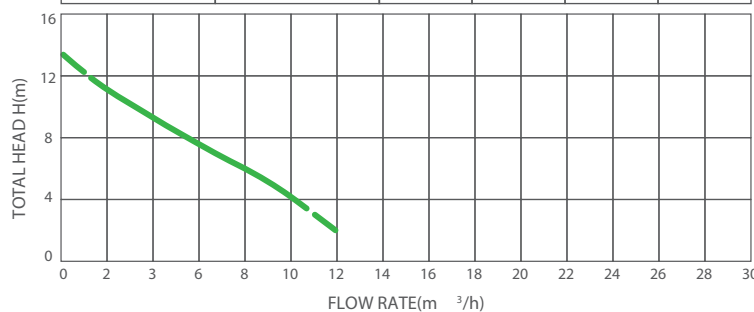

PERFORMANCE TABLE

TYPE	Q (m³/h)	0	4	8	12
600W	H(m)	14	8	6	2

WHATS IN THE BOX

- 600W Solar Pool Pump
- Built-in 100VDC Solar Charge Controller
- 1x Heat Shrinkable tube
- 1.5m cable with MC4 connector

WHAT ELSE IS NEEDED

- Cable (< 50m use 4mm² cable, > 50m use 6mm² cable)