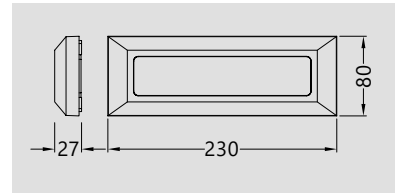

DIMENSIONS

260lm LUMENS	4000K COOL WHITE	30000 LIFESPAN HRS	0.5 POWER FACTOR	UV RESISTANT	IP65 RATING