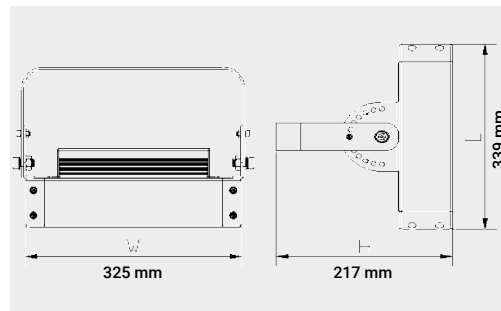

DIMENSIONS

150W
18750lm
LUMENS

200W
25000lm
LUMENS

6500K
DAYLIGHT

50000
LIFESPAN
HRS

0.95
POWER
FACTOR

**100-
240V**
VOLTAGE

IP95
RATING