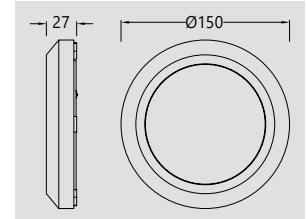

DIMENSIONS

250lm LUMENS	4000K COOL WHITE	30000 LIFESPAN HRS	0.5 POWER FACTOR	UV RESISTANT	IP65 RATING