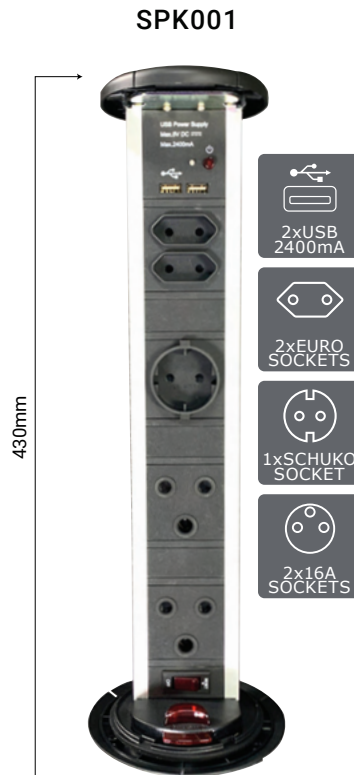

SINGLE

DOUBLE

DIMENSIONS - SINGLE

DIMENSIONS - DOUBLE

IP20
RATING

POP-UP SOCKETS

16A RATED CURRENT	2m POWER CABLE	90-92 mm CUTOUT DIAMETER	IP54 PLASTIC TOP COVER
--------------------------------	-----------------------------	---	-------------------------------------