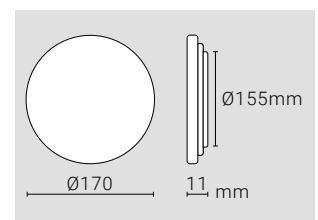

MAX 50W	IP20 RATING	AL ALUMINIUM	Ø 94mm WIDTH	90mm HEIGHT
-------------------	-----------------------	------------------------	------------------------	-----------------------

SURFACE MOUNT DOWNLIGHTS SQUARE

* Excludes Synerji lamp & lamp holder

SY46011S
FIXED
WHITE
(Also available in Brush Polish)

SY47011S
TILT
BRUSH POLISH
(Also available in White)

SY49011S
FIXED
WHITE
(Also available in Brush Polish)

MAX 50W	IP20 RATING	AL ALUMINIUM	90mm HEIGHT	94mm LENGTH	94mm WIDTH
-------------------	-----------------------	------------------------	-----------------------	-----------------------	----------------------

SLIM DOWNLIGHT FITTINGS

6W

SYLFRDL06W

DIMENSIONS

SLIM DOWNLIGHT FITTINGS

12W

SYLFRDL12W

DIMENSIONS

SLIM DOWNLIGHT FITTINGS

18W

SYLFRDL18W

DIMENSIONS

1235lm
WARM
WHITE

1305lm
COOL
WHITE

1440lm
DAYLIGHT

110°
BEAM
ANGLE