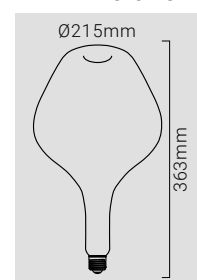

DIMENSIONS

 ES	100lm SMOKEY COLOUR	200lm AMBER COLOUR	2100K WARM WHITE	15000 LIFESPAN HRS	0.75 POWER FACTOR	 DIMMABLE