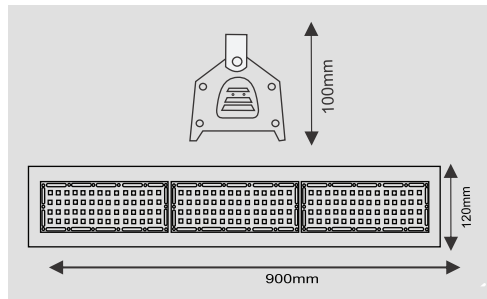

DIMENSIONS

18700lm	6000K	90°	35000	0.95	IP65
LUMENS	DAYLIGHT	BEAM ANGLE	LIFESPAN HRS	POWER FACTOR	RATING