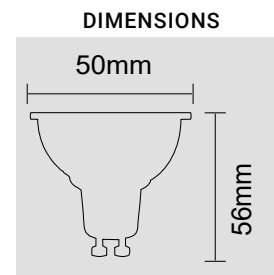

GU10 LAMPS
6.5W DIMMABLE

SYLEDGU10DIM6.5W

GU10	500lm WARM WHITE	525lm COOL WHITE	550lm DAYLIGHT	0.80 POWER FACTOR	60° BEAM ANGLE	25 000 LIFESPAN HRS