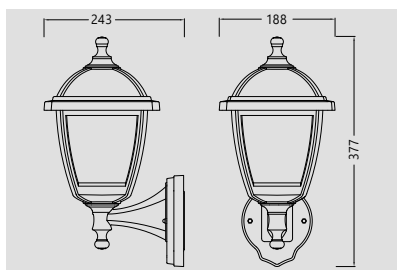

OUTDOOR WALL LANTERNS

E27

SYOWL007

SYOWL009

DIMENSIONS

DIMENSIONS

 E27	MAX 60W	UV RESISTANT	IP44 RATING
--	-------------------	------------------------	-----------------------

OUTDOOR WALL LANTERNS

E27

SYOWL005

SYOWL011

DIMENSIONS

DIMENSIONS

 E27	MAX 60W	UV RESISTANT	IP44 RATING
--	-------------------	------------------------	-----------------------

OUTDOOR WALL LANTERNS

E27