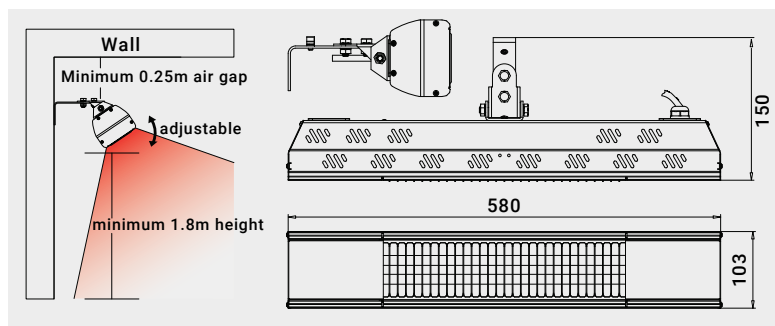

INFRARED HEATER 1500W

HJUNO1500SG

• AVAILABLE IN WHITE | SILVER - GREY | STAINLESS- STEEL

5000 LIFESPAN HRS	220-240V 50/60Hz	IP65 RATING	1.5m CABLE