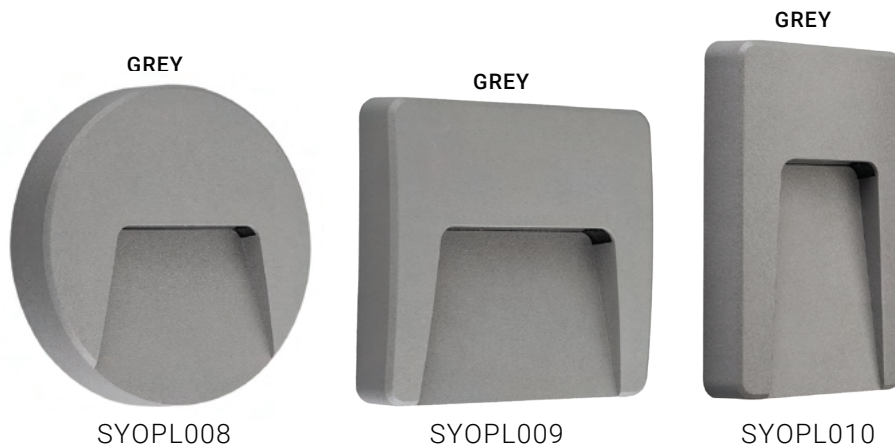

OUTDOOR PATHLIGHT

3W

SYOPL008

SYOPL009

SYOPL010

DIMENSIONS

DIMENSIONS

DIMENSIONS

100lm SYOPL008 SYOPL009 LUMENS	90lm SYOPL010 LUMENS	4000K COOL WHITE	30000 LIFESPAN HRS	0.5 POWER FACTOR	UV RESISTANT	IP65 RATING