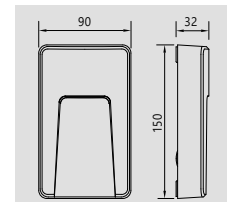

OUTDOOR PATHLIGHT

3W

SYOPL008

SYOPL009

SYOPL010

DIMENSIONS

DIMENSIONS

DIMENSIONS