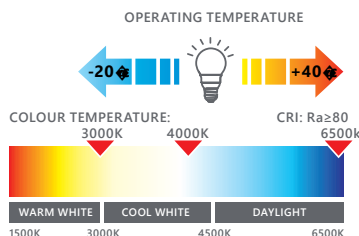

INDOOR LIGHT FITTINGS

The Synerji Indoor Light fitting range consists of surface mount Ceiling fittings, Wall Lights, Pendants and Chandeliers. Different options are available in LED as well as fittings with an E27 base, allowing you to choose your Synerji LED lamp.

All Synerji Indoor Fittings comply with the IEC 60598 standard.

CONTENTS

LED White Ceiling Fittings	40
LED Starlight Ceiling Fittings	41
Indoor Wall Light Fittings	42-43
Indoor Pendants	44-60
LED Chandeliers	61-62