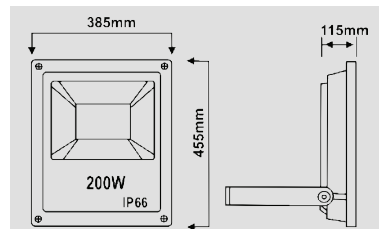

DIMENSIONS

150W 12260lm LUMENS	200W 16800lm LUMENS	IP66 CONNECTOR	6000K DAYLIGHT	120° BEAM ANGLE	35000 LIFESPAN HRS	0.95 POWER FACTOR	IP66 RATING