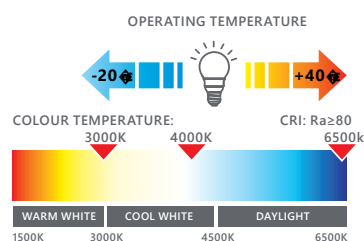

INDUSTRIAL SOLUTIONS

Synerji Electrical has a range of high-quality Industrial fittings to provide a solution for your needs.

IES files are available for lighting designs.

All Synerji Industrial Fittings comply with the IEC 60598 standard.

CONTENTS

LED T8 Glass Tubes	92
LED T8 Glass Tubes with Microwave Sensor / Plant Growth Tube	93
Weatherproof Fittings - Wired for LED Tubes	94
LED Panel Lights	95
LED UFO High Bays	96
LED Linear High Bays	97
LED Canopy Fittings	98