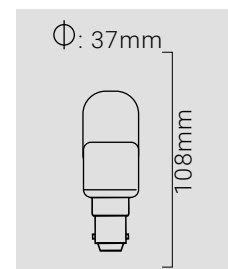

T26 DOMESTIC LAMPS

1.2W

SYLEDR1.2WT26

DIMENSIONS

STICK LAMP

7W

SYLEDST7WCWES