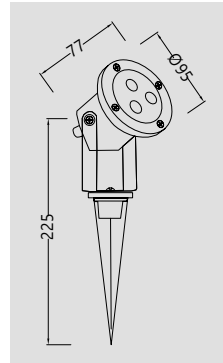

SYOWL012

DIMENSIONS

LED OUTDOOR SPOT LIGHT

3W

SYOSL003

DIMENSIONS

130lm LUMENS	4000K COOL WHITE	30000 LIFESPAN HRS	0.5 POWER FACTOR	UV RESISTANT	IP65 RATING	30cm RUBBER CABLE
------------------------	----------------------------	------------------------------	----------------------------	------------------------	-----------------------	-------------------