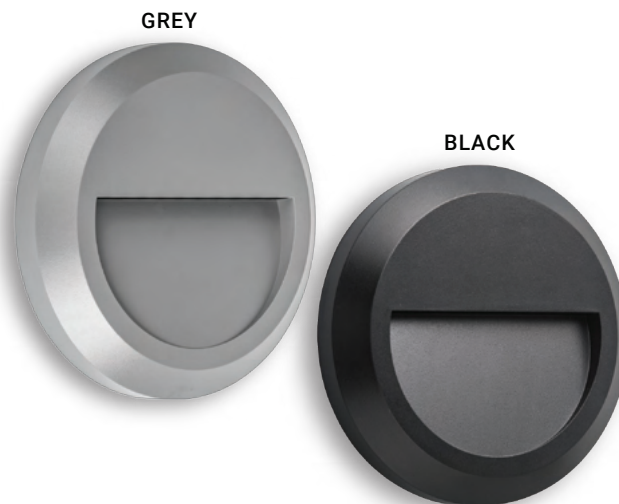

OUTDOOR PATHLIGHT

2W

SYOPL007