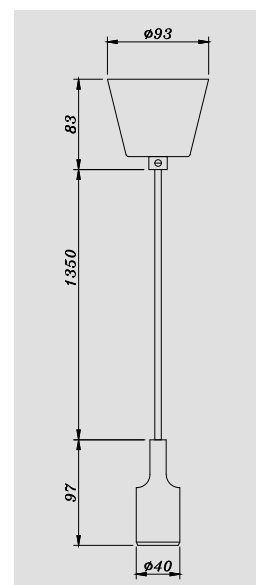

LAMPHOLDER

DIMENSIONS

INDOOR IRON PENDANT E27

* Blister Packaging see picture on page 59

MATT BLACK
SYIPLH006MBK

MATT WHITE
SYIPLH006MWH

DIMENSIONS

INDOOR LED PENDANT