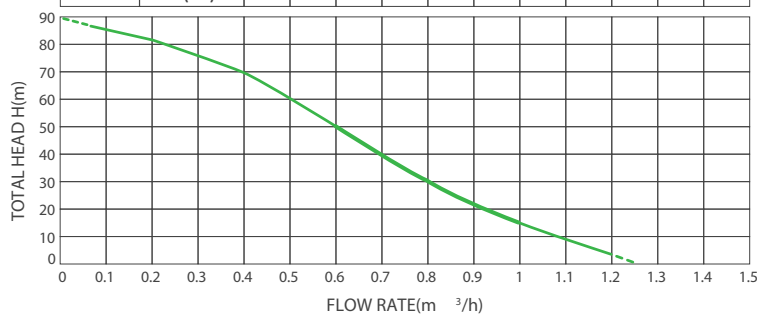

PERFORMANCE TABLE

TYPE	Q (m³/h)	0	0.1	0.2	0.3	0.4	0.5	0.6	0.7	0.8	0.9	1.0
210W	H(m)	90	85	82	75	70	60	50	42	30	17	15