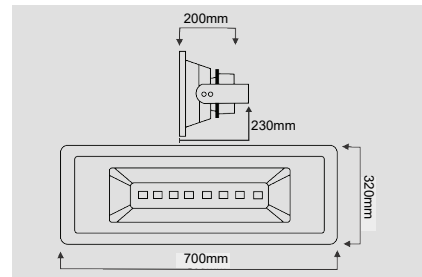

DIMENSIONS - 400W

300W 27000lm LUMENS	400W 35800lm LUMENS	6000K DAYLIGHT	120° BEAM ANGLE	35000 LIFESPAN HRS	0.95 POWER FACTOR	IP66 RATING