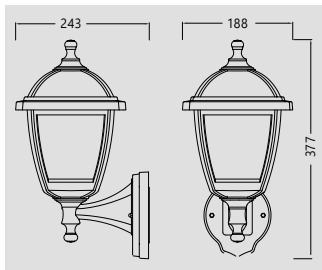

OUTDOOR WALL LANTERNS
8W

SYOWL006

SYOWL010

DIMENSIONS

DIMENSIONS

400lm LUMENS	4000K COOL WHITE	0.5 POWER FACTOR	30000 LIFESPAN HRS	UV RESISTANT	IP44 RATING
------------------------	-------------------------------	-------------------------------	---------------------------------	------------------------	-----------------------

OUTDOOR WALL LANTERNS
10W

SYOWL008

DIMENSIONS

400lm LUMENS	4000K COOL WHITE	0.5 POWER FACTOR	30000 LIFESPAN HRS	UV RESISTANT	IP44 RATING
------------------------	-------------------------------	-------------------------------	---------------------------------	------------------------	-----------------------

OUTDOOR WALL LANTERNS

E27

SYOWL007

SYOWL009

DIMENSIONS

DIMENSIONS

 E27	MAX 60W	UV RESISTANT	IP44 RATING
--	-------------------	------------------------	-----------------------

OUTDOOR WALL LANTERNS