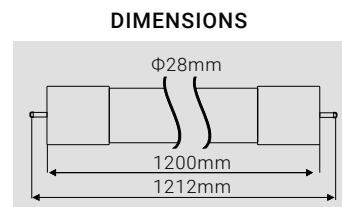

T8 PLANT GROWTH TUBE

16W

SYLEDT16W

	120° BEAM ANGLE	0.90 POWER FACTOR	230V 50-60Hz		4Ft only 1200mm