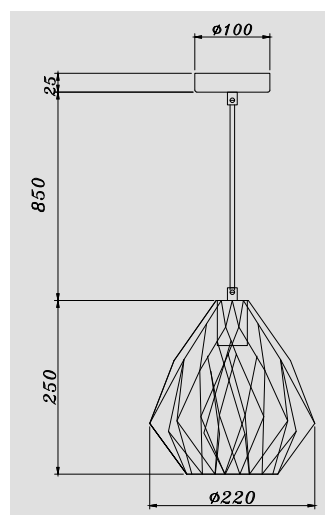

DIMENSIONS

IP20

RATING

MAX

60 WATTS

METAL

SHADE

PLASTIC

LAMPHOLDER