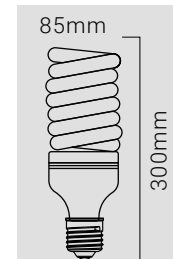

DIMENSIONS