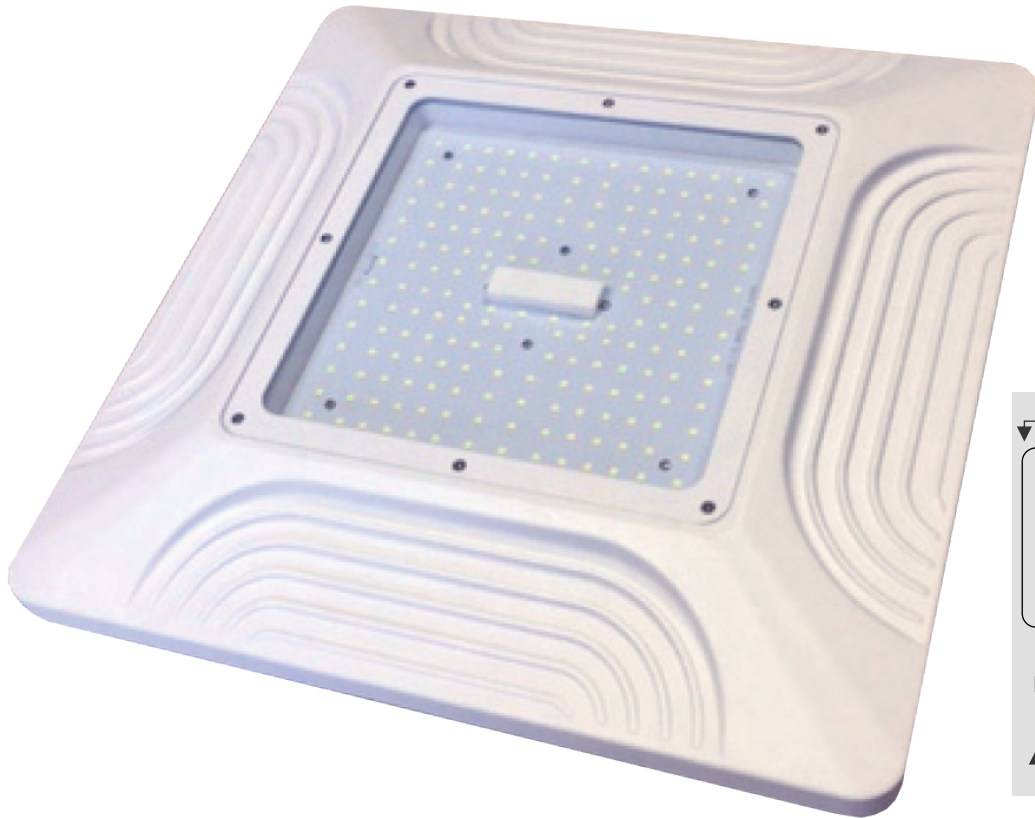

LINEAR HIGH BAY

150W

SYLHBLIN150WDL

DIMENSIONS

18700lm	6000K	90°	35000	0.95	IP65
LUMENS	DAYLIGHT	BEAM ANGLE	LIFESPAN HRS	POWER FACTOR	RATING

CANOPY FITTING
150W

SYLHBPET150WDL

Available as Die Cast