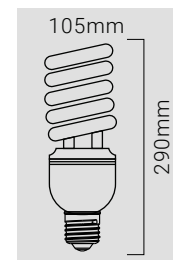

DIMENSIONS

2200lm
COOL
WHITE

2200lm
DAYLIGHT

160°
BEAM
ANGLE

25000
LIFESPAN
HRS

0.5
POWER
FACTOR

CFL ENERGY SAVER
85W SPIRAL LAMP

SYLE085WSPIRALGES

DIMENSIONS

CFL ENERGY SAVER
105W SPIRAL LAMP

SYLE105WHSPIRALGES

DIMENSIONS

WIRING SOLUTIONS

Add your text here

CONTENTS

Switches	21 - 22
Sockets	23-25
Product	00
Product	00
Product	00