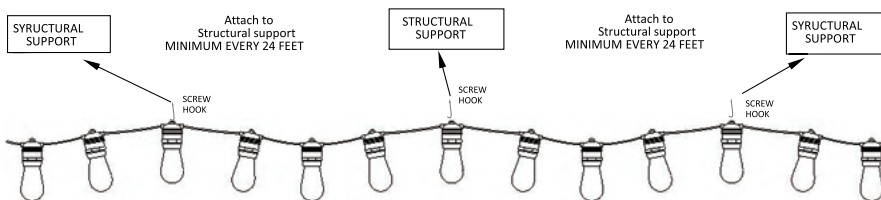

FESTOON LAMPS STRAIGHT

750W per 100m MAX WATTAGE	240V VOLTAGE	RUBBER CABLE + SOCKET MATERIAL	BLACK COLOUR