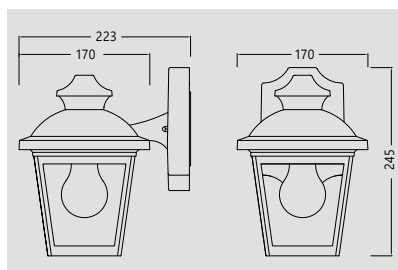

OUTDOOR WALL LANTERNS

E27

SYOWL007

SYOWL009

DIMENSIONS

DIMENSIONS

 E27	MAX 60W	UV RESISTANT	IP44 RATING
--	-------------------	------------------------	-----------------------

OUTDOOR WALL LANTERNS