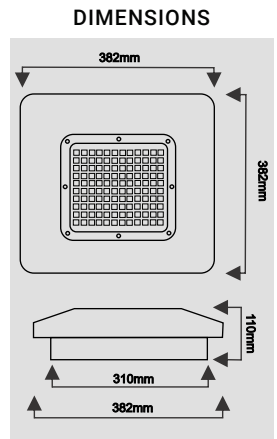

Available as Die Cast

17600lm LUMENS	6000K DAYLIGHT	120° BEAM ANGLE	35000 LIFESPAN HRS	0.95 POWER FACTOR	IP65 RATING