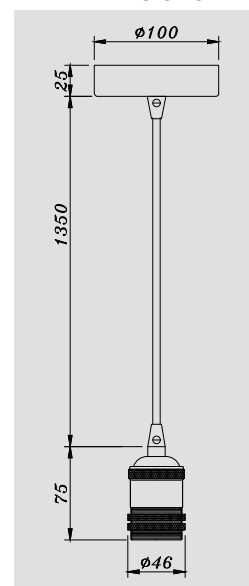

DIMENSIONS