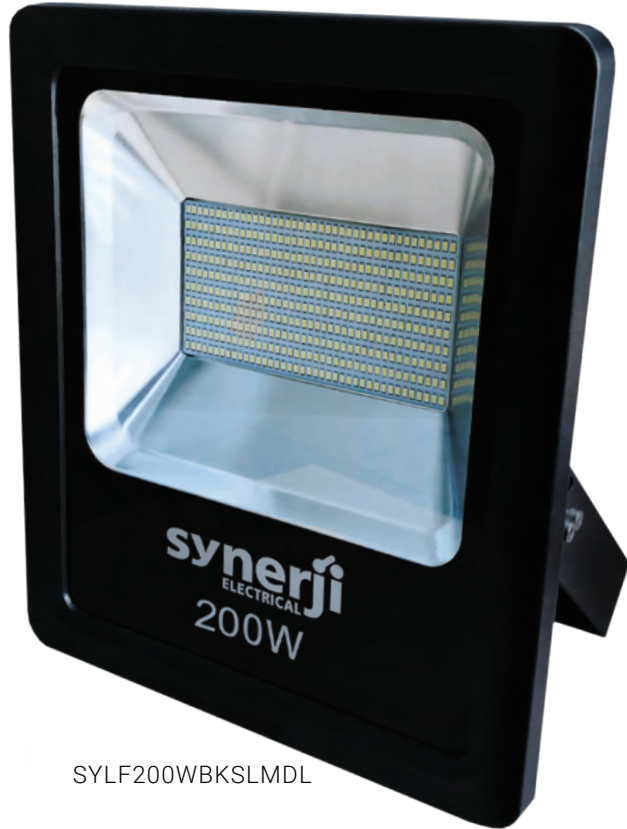

- Actual power = 9W
- 1500 lm
- 6500 k

SOLAR PANELS

	50W	100W	150W
Rated Voltage	6V	6V	6V
Rated Current	2.6A	3.33A	4.1A
Peak Power	16W	20W	25W

SLIM FLOODLIGHT

50W | 100W

SYLF050WBKSLMDL

SYLF100WBKSLMDL

IP66 Connector fitted for quick wire connection

DIMENSIONS

DIMENSIONS

50W 3980lm LUMENS	100W 7800lm LUMENS	IP66 CONNECTOR	6000K DAYLIGHT	120° BEAM ANGLE	35000 LIFESPAN HRS	0.95 POWER FACTOR	IP66 RATING
--------------------------------	---------------------------------	-------------------	--------------------------	------------------------------	---------------------------------	--------------------------------	-----------------------

SLIM FLOODLIGHT

150W | 200W

SYLF150WBKSLMDL

SYLF200WBKSLMDL

IP66 Connector fitted for quick wire connection

DIMENSIONS

DIMENSIONS

150W 12260lm LUMENS	200W 16800lm LUMENS	IP66 CONNECTOR	6000K DAYLIGHT	120° BEAM ANGLE	35000 LIFESPAN HRS	0.95 POWER FACTOR	IP66 RATING
----------------------------------	----------------------------------	-------------------	--------------------------	------------------------------	---------------------------------	--------------------------------	-----------------------