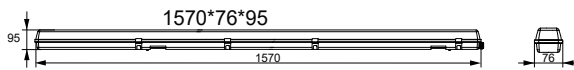

T8 WEATHERPROOF FITTING
WIRED FOR LED TUBES

SINGLE | DOUBLE
SYFWWLED

GEAR TRAY HOLDER

DIMENSIONS - SINGLE

DIMENSIONS - DOUBLE

- INDOOR/
OUTDOOR
- CORROSION
PROOF
- WATER
PROOF
- DUST
PROOF
- NON
DIMMABLE

PANEL LIGHT (PMMA)
32W | 68W