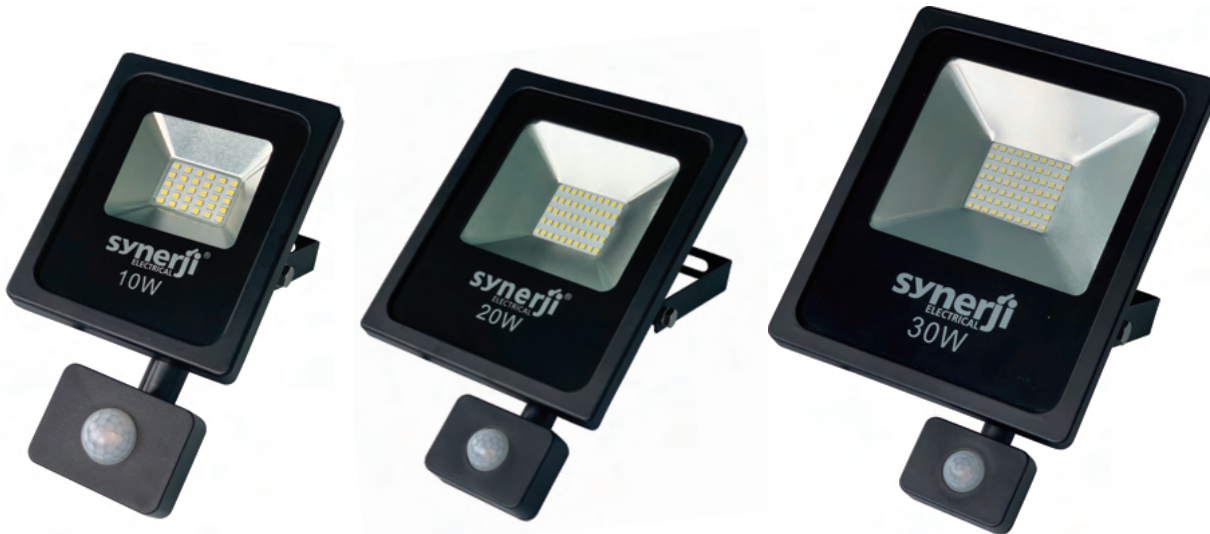

NEW SLIM FLOODLIGHT

10W | 20W | 30W PIR WITH IP65 RATING

AUTOMATIC SENSOR SETTINGS AND EXPLANATION