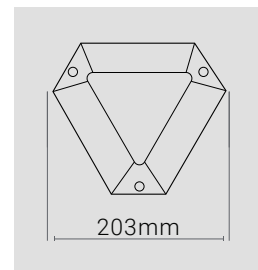

1300lm
COOL
WHITE

1300lm
DAYLIGHT

160°
BEAM
ANGLE

25000
LIFESPAN
HRS

0.5
POWER
FACTOR

TRIANGULAR MODULE LAMPS

25W

SYLEDTR25W

DIMENSIONS

2200lm
COOL
WHITE

2200lm
DAYLIGHT

160°
BEAM
ANGLE

25000
LIFESPAN
HRS

0.5
POWER
FACTOR

CFL ENERGY SAVER
85W SPIRAL LAMP

SYLE085WSPIRALGES