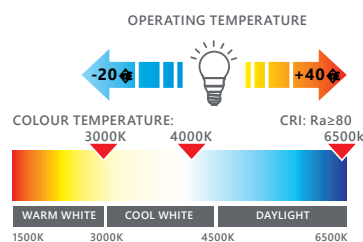

DOMESTIC & INDUSTRIAL LAMPS

The **Synerji Electrical** lamps have built an excellent reputation in the market as a premium brand, offering high quality, durable lamps. Our lamps are mercury free and comply with the Material Restriction Requirements by ROHS (Restriction of Hazardous Substances). Unless indicated otherwise all lamps have a voltage rating of at least 230V and 50/60 hertz.

Our range will offer a solution for all your lighting needs, whether it be directional, security, decorative, ambiance, warehousing or general lighting almost anywhere.

CONTENTS

LED Golfball Lamps	6-7
LED Candle Lamps	8
LED Stick and T26 Domestic Lamps	9
LED GLS Lamps	10-11
LED MR16 (12V) Lamps	12
LED GU10 Lamps	13-14
Synerji Bell Press Dimmer	14
LED Reflector Lamps	15
LED PAR38 Lamps	16
LED High Power Lamps	17
LED Triangular Module Lamps	18
Compact Fluorescent Energy Savers	19