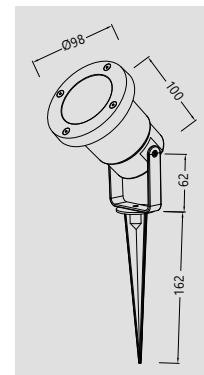

DIMENSIONS

GU10	MAX 1x7W GU10	UV RESISTANT	IP65 RATING

* Lamp sold separately