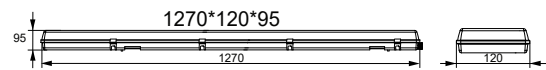

T8 WEATHERPROOF FITTING
WIRED FOR LED TUBES

SINGLE | DOUBLE
SYFWWLED

GEAR TRAY HOLDER

DIMENSIONS - SINGLE

DIMENSIONS - DOUBLE

- INDOOR/
OUTDOOR
- CORROSION
PROOF
- WATER
PROOF
- DUST
PROOF
- NON
DIMMABLE

PANEL LIGHT (PMMA)
32W | 68W