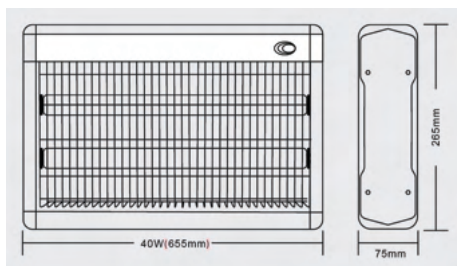

230V VOLTAGE	¹³ AL ALUMINIUM	SILVER+ BLACK COLOUR	2 X 10W T8 FLUORESCENT TUBES WATTAGE