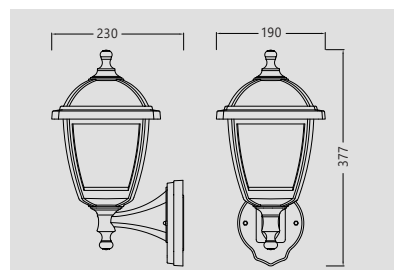

OUTDOOR WALL LANTERNS

E27

SYOWL007

SYOWL009

DIMENSIONS

DIMENSIONS

 E27	MAX 60W	UV RESISTANT	IP44 RATING
--	-------------------	------------------------	-----------------------

OUTDOOR WALL LANTERNS

E27

SYOWL005

SYOWL011

DIMENSIONS

DIMENSIONS

 E27	MAX 60W	UV RESISTANT	IP44 RATING
--	-------------------	------------------------	-----------------------

OUTDOOR WALL LANTERNS

E27