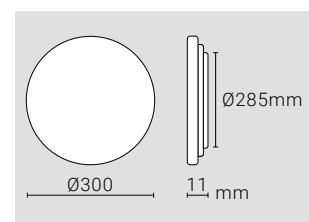

DIMENSIONS

1620lm
WARM
WHITE

1710lm
COOL
WHITE

1900lm
DAYLIGHT

110°
BEAM
ANGLE

25000
LIFESPAN
HRS

0.5
POWER
FACTOR