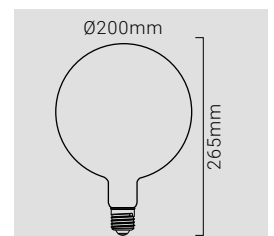

DIMENSIONS

 ES	100lm SMOKEY COLOUR	200lm AMBER COLOUR	2100K WARM WHITE	15000 LIFESPAN HRS	0.75 POWER FACTOR	 DIMMABLE