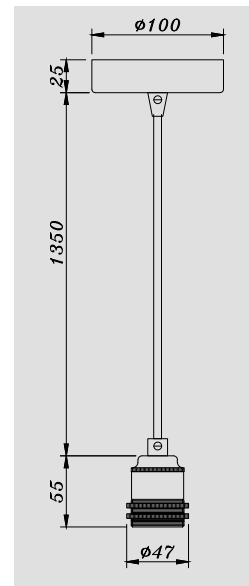

MATT RED BRONZE
SYIPLH001MRDBZ

DIMENSIONS

INDOOR ALUMINIUM PENDANT E27

MATT BROWN BRONZE
SYIPLH002MBNBZ

* Blister Packaging see picture on page 59

DIMENSIONS

INDOOR ALUMINIUM PENDANT E27

* Blister Packaging see picture on page 59