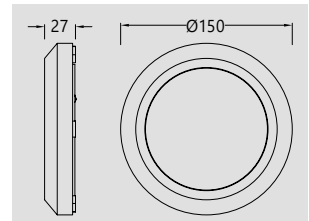

DIMENSIONS

50lm LUMENS	4000K COOL WHITE	30000 LIFESPAN HRS	0.4 POWER FACTOR	UV RESISTANT	IP65 RATING