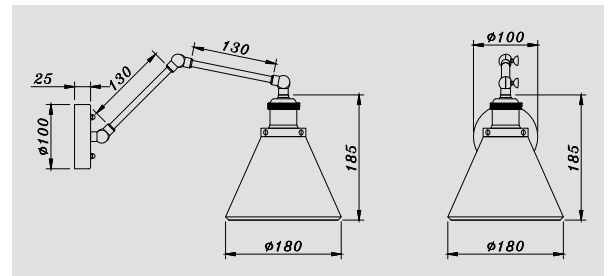

DIMENSIONS