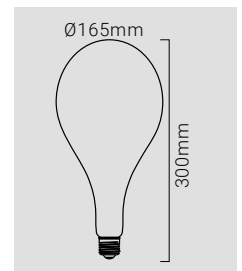

DIMENSIONS

 ES	100lm SMOKEY COLOUR	200lm AMBER COLOUR	2100K WARM WHITE	15000 LIFESPAN HRS	0.75 POWER FACTOR	 DIMMABLE