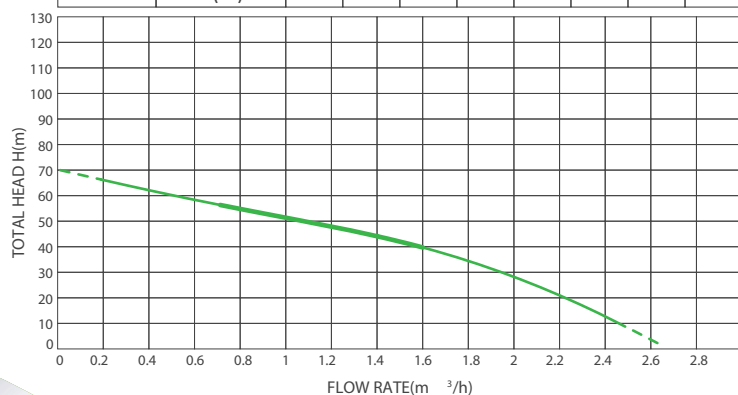

PERFORMANCE TABLE

TYPE	Q (m³/h)	0	0.4	0.8	1.2	1.6	2	2.4	2.6
500W	H(m)	70	62	55	48	40	28	12	4