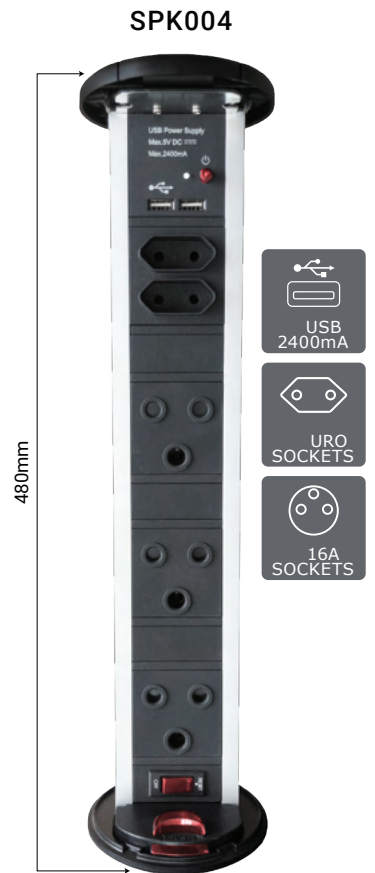

SINGLE

DOUBLE

DIMENSIONS - SINGLE

DIMENSIONS - DOUBLE

IP20
RATING

POP-UP SOCKETS

16A RATED CURRENT	2m POWER CABLE	90-92 mm CUTOUT DIAMETER	IP54 PLASTIC TOP COVER
--------------------------------	-----------------------------	---	-------------------------------------