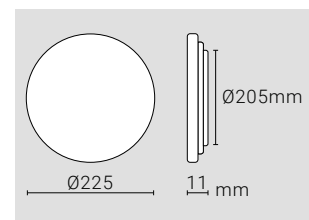

MAX 50W	IP20 RATING	AL ALUMINIUM	Ø 94mm WIDTH	90mm HEIGHT
-------------------	-----------------------	------------------------	------------------------	-----------------------

SURFACE MOUNT DOWNLIGHTS SQUARE

* Excludes Synerji lamp & lamp holder

SY46011S
FIXED
WHITE
(Also available in Brush Polish)

SY47011S
TILT
BRUSH POLISH
(Also available in White)

SY49011S
FIXED
WHITE
(Also available in Brush Polish)

MAX 50W	IP20 RATING	AL ALUMINIUM	90mm HEIGHT	94mm LENGTH	94mm WIDTH
-------------------	-----------------------	------------------------	-----------------------	-----------------------	----------------------

SLIM DOWNLIGHT FITTINGS

18W

SYLFRDL18W

DIMENSIONS

1235lm
WARM
WHITE

1305lm
COOL
WHITE

1440lm
DAYLIGHT

110°
BEAM
ANGLE