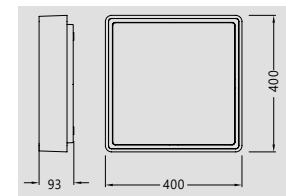

OUTDOOR BULKHEADS - SQUARE

10W | 16W | 21W

SYOBH001 - 10W

DIMENSIONS - 10W

SYOBH002 - 16W

DIMENSIONS - 16W

SYOBH003 - 21W

DIMENSIONS - 21W