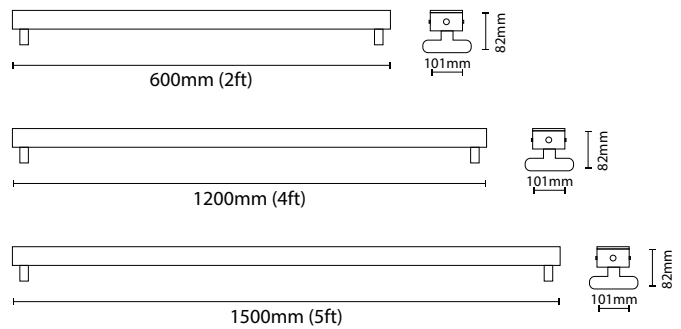

SINGLE

DOUBLE

DIMENSIONS - SINGLE

DIMENSIONS - DOUBLE

IP20
RATING

POP-UP SOCKETS

16A RATED CURRENT	2m POWER CABLE	90-92 mm CUTOUT DIAMETER	IP54 PLASTIC TOP COVER
--------------------------------	-----------------------------	---	-------------------------------------