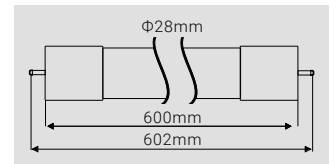

T8 GLASS TUBES

9W | 14W | 18W | 24W

DIMENSIONS

SYLEDT09W

SYLEDT14W

SYLEDT18W

SYLEDT24W

Built-in driver gives no compromise on stability and life warranty.