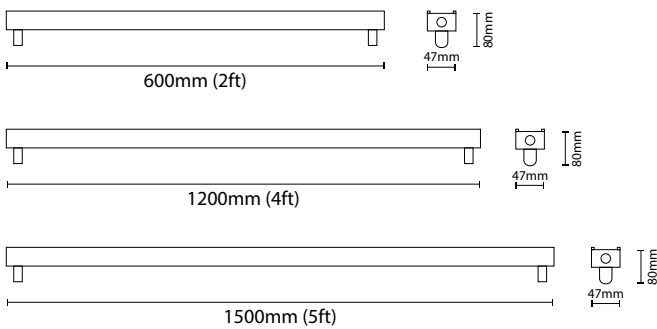

DIMENSIONS - SINGLE