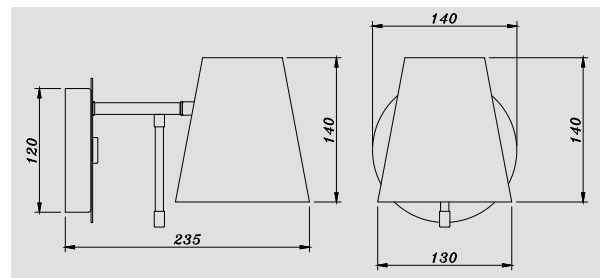

(rope is not a pull switch)

DIMENSIONS