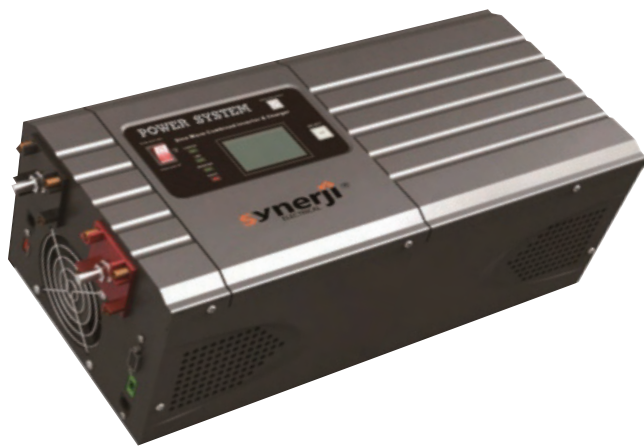

LOW FREQUENCY POWER INVERTER SYSP 3000 PRO SERIES