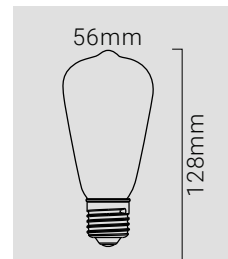

DIMENSIONS

BC	ES	AMBER GLASS	400lm WARM WHITE	300° BEAM ANGLE	15000 LIFESPAN HRS	NON DIMMABLE	0.5 POWER FACTOR