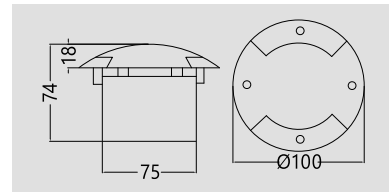

DIMENSIONS

9lm LUMENS	4000K COOL WHITE	30000 LIFESPAN HRS	0.2 POWER FACTOR	UV RESISTANT	IP65 RATING