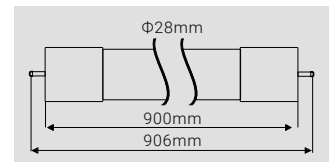

T8 GLASS TUBES

9W | 14W | 18W | 24W

DIMENSIONS

SYLEDT09W

SYLEDT14W

SYLEDT18W

SYLEDT24W

Built-in driver gives no compromise on stability and life warranty.