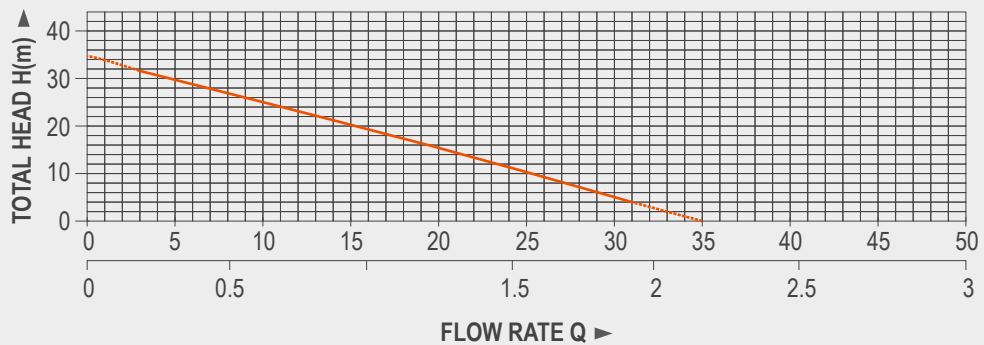

DOMESTIC WATER PUMP

370W - 220V

SYPDM220V35L370W

PERFORMANCE TABLE

TYPE	Q (m ³ /h)	0	0.3	0.6	0.9	1.2	1.5	1.8	2.1
	Q (L/min)	0	5	10	15	20	25	30	35
370W	H(m)	35	27	25	18	14	11	5	2

PERFORMANCE CHART AT n=2900rpm