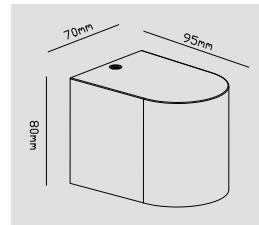

DIMENSIONS

MAX
1x7W
GU10

UV
RESISTANT

IP44
RATING

* Lamps sold separately