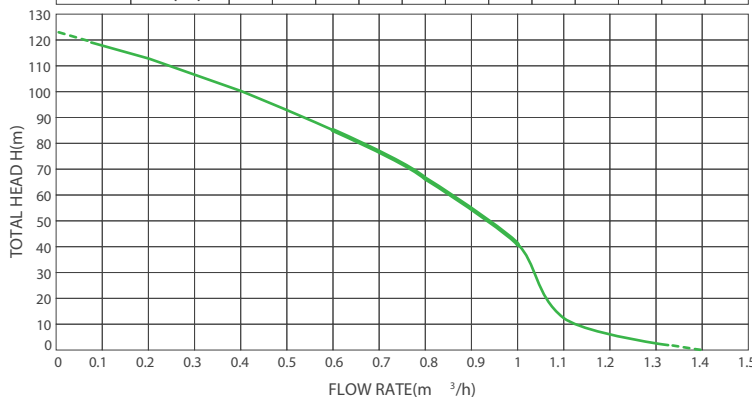

- 2 x 330W
- Min. 1.3x load in Watts
- <100 VOC

PERFORMANCE TABLE

TYPE	Q (m ³ /h)	0	0.1	0.2	0.3	0.4	0.5	0.6	0.7	0.8	0.9	1.0	1.1
500W	H(m)	120	115	110	105	98	90	82	75	65	55	40	12

WHATS IN THE BOX

- 500W Solar Submersible Pump
- Separate 48V Solar Charge controller
- 1x Heat Shrinkable tube
- 1.5m cable with MC4 connector