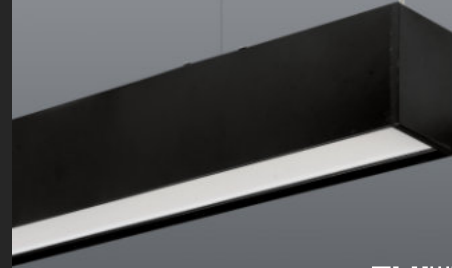

S-SYSTEM LINEAR