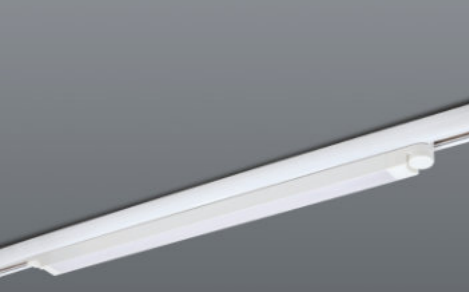

4 WIRE TRACK

4 WIRE TRACK 30cm

HARRODS ADJUSTABLE 4 WIRE

VISO 4 WIRE

SPARK UP 4 WIRE

SPARK 4 WIRE

CANON 4 WIRE

EMERSPOT 4 WIRE