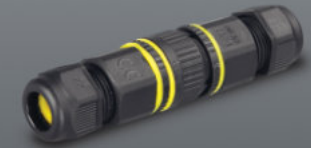

DAY / NIGHT SENSOR

PIR RECESSED MOTION SENSOR

IP68 CONNECTOR

IP68 CONNECTOR AND PLUG SOCKET

ELECTRIC CONNECTOR - FEMALE

ELECTRIC CONNECTOR - MALE

CONNECTOR BLOCK

JUNCTION BOX - WATERPROOF