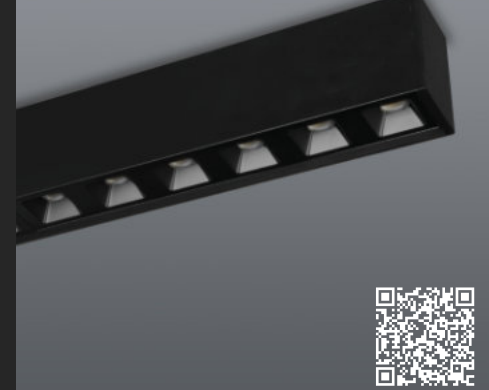

S-SYSTEM LENS