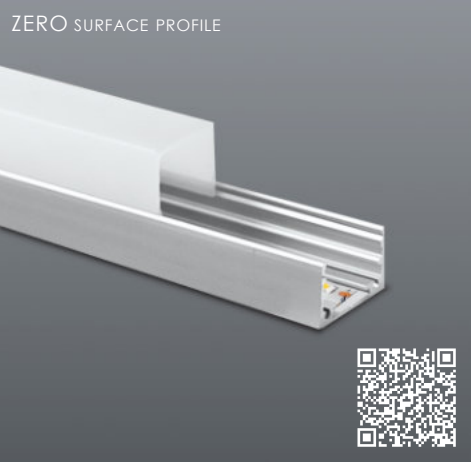

PETITE

A white, rectangular profile with a recessed channel containing yellow LED chips.

BASE 3 HEATSINK

A white, rectangular profile with a recessed channel containing yellow LED chips and a heat sink base.