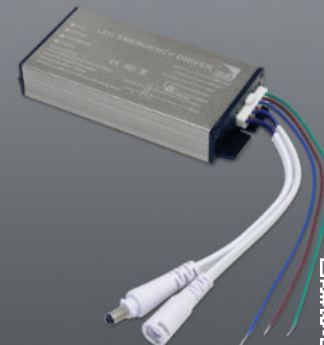

EMERGENCY KIT - 4W LED