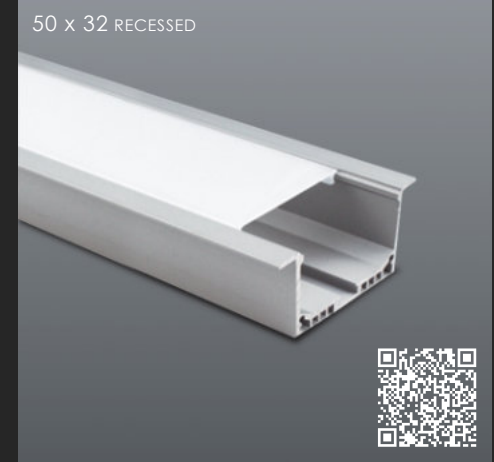

PETITE

A white, rectangular profile with a recessed channel containing yellow LED chips.

BASE 3 HEATSINK

A white, rectangular profile with a recessed channel containing yellow LED chips and a heat sink base.