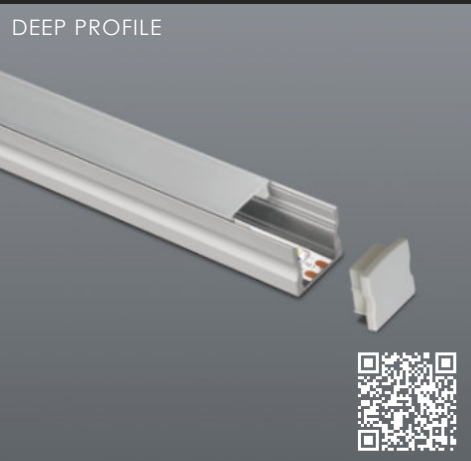

PETITE

A white, rectangular profile with a recessed channel containing yellow LED chips.

BASE 3 HEATSINK

A white, rectangular profile with a recessed channel containing yellow LED chips and a heat sink base.