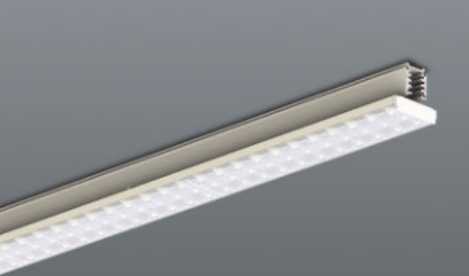

ONTRACK 4 WIRE