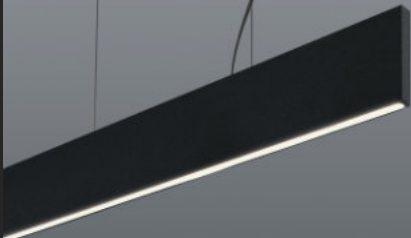

CHIARA 90° CORNER

S-SYSTEM LINEAR - CORNER JOINT

ALVIA

BLADE

KLER

ULISSE

T-UNI SURFACE

DUPLO SURFACE