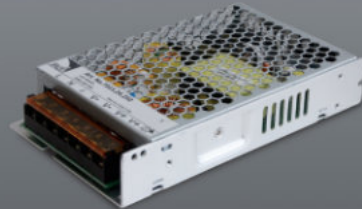

36W CONSTANT VOLTAGE LED DRIVER
5 YEAR WARRANTY

60W CONSTANT VOLTAGE LED DRIVER
5 YEAR WARRANTY

75W CONSTANT VOLTAGE LED DRIVER
2 YEAR WARRANTY

120W CONSTANT VOLTAGE LED DRIVER
2 YEAR WARRANTY