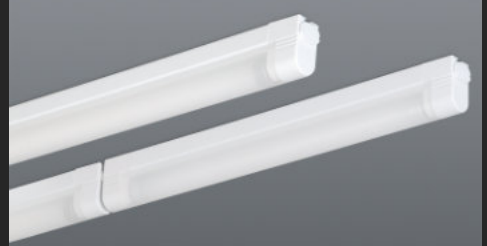

MINI STRIPLIGHT