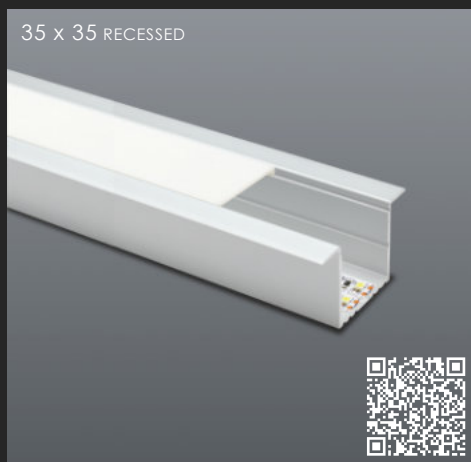

PETITE

A white, rectangular profile with a recessed channel containing yellow LED chips.

BASE 3 HEATSINK

A white, rectangular profile with a recessed channel containing yellow LED chips and a heat sink base.