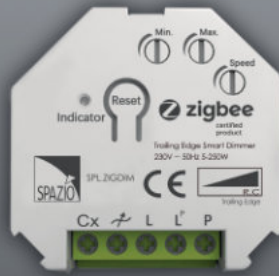

ZIGBEE DIMMER