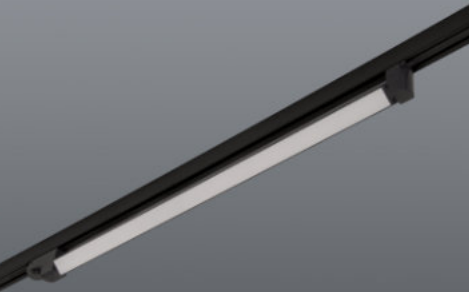

4 WIRE TRACK

4 WIRE TRACK 30cm

HARRODS ADJUSTABLE 4 WIRE

VISO 4 WIRE

SPARK UP 4 WIRE

SPARK 4 WIRE

CANON 4 WIRE

EMERSPOT 4 WIRE