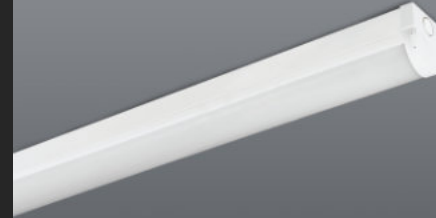

LED BACKLIT PANEL - UGR22  
600 x 600 - WITH CABTYRE

EASYBAT CTC

EASYBAT CTC - EMERGENCY

EASYBAT CTC - MOTION SENSOR

RIGA TRIPROOF

ASTRO TRIPROOF

FLATPROOF FOR LED TUBES

OPEN CHANNEL BATTEN