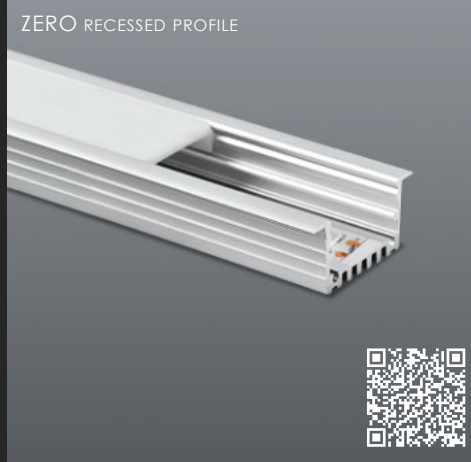

PETITE

A white, rectangular profile with a recessed channel containing yellow LED chips.

BASE 3 HEATSINK

A white, rectangular profile with a recessed channel containing yellow LED chips and a heat sink base.