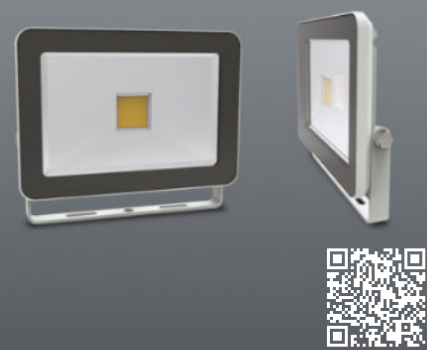

DIANA ROUND