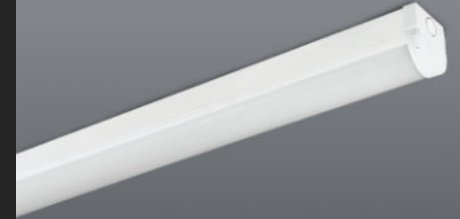

EASYBAT CTC - EMERGENCY