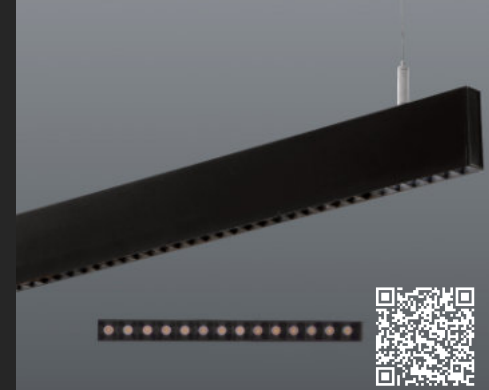

S-SYSTEM LINEAR

S-SYSTEM LENS

DECOLED

STAINLESS STEEL VAPOURPROOF

S-SYSTEM LINEAR - CORNER JOINT

KLER

AVICO WOOD

AVICO