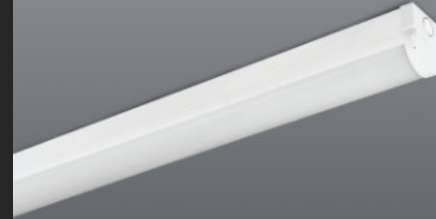

EASYBAT CTC