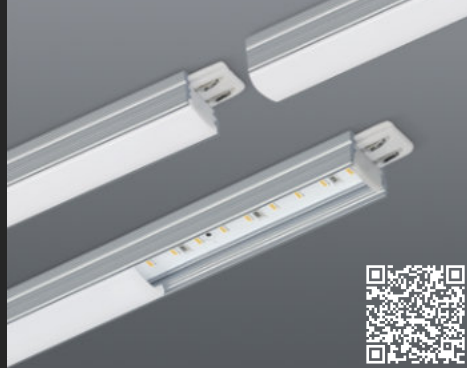

LEDSTRIP

LED CABINET STRIP