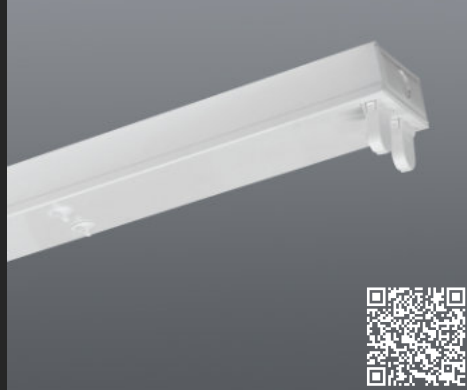

LED BACKLIT PANEL - UGR22  
600 x 600 - WITH CABTYRE

EASYBAT CTC

EASYBAT CTC - EMERGENCY

EASYBAT CTC - MOTION SENSOR

RIGA TRIPROOF

ASTRO TRIPROOF

FLATPROOF FOR LED TUBES

OPEN CHANNEL BATTEN