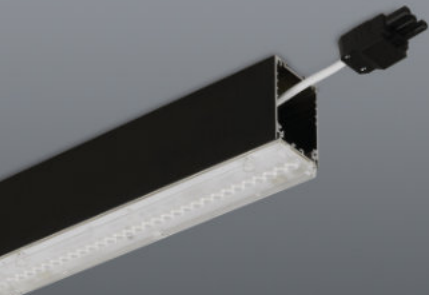

T-UNI RECESSED

DUPLO RECESSED

T-UNI LENS