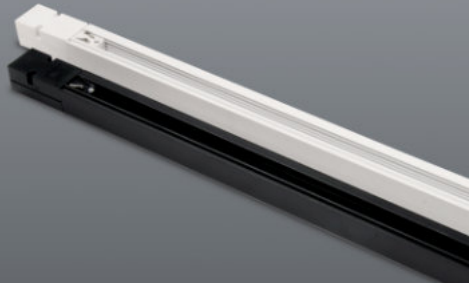

4 WIRE TRACK

4 WIRE TRACK 30cm

HARRODS ADJUSTABLE 4 WIRE

VISO 4 WIRE

SPARK UP 4 WIRE

SPARK 4 WIRE

CANON 4 WIRE

EMERSPOT 4 WIRE