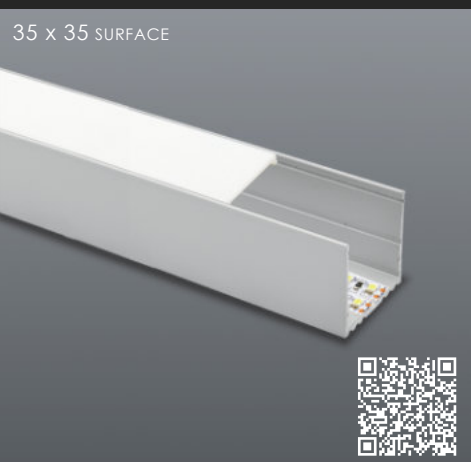

PETITE

A white, rectangular profile with a recessed channel containing yellow LED chips.

BASE 3 HEATSINK

A white, rectangular profile with a recessed channel containing yellow LED chips and a heat sink base.