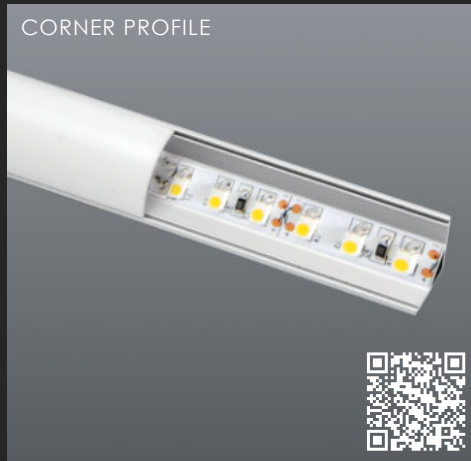

PETITE

A white, rectangular profile with a recessed channel containing yellow LED chips.

BASE 3 HEATSINK

A white, rectangular profile with a recessed channel containing yellow LED chips and a heat sink base.