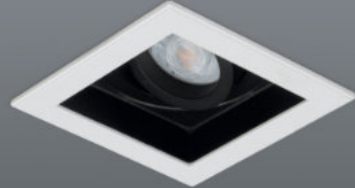

2473

2223

2224

2225

UNTOLD

2352

2226

2227

2228

2229