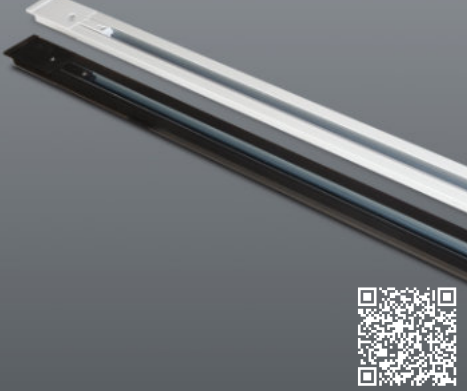

3 WIRE RECESSED TRACK