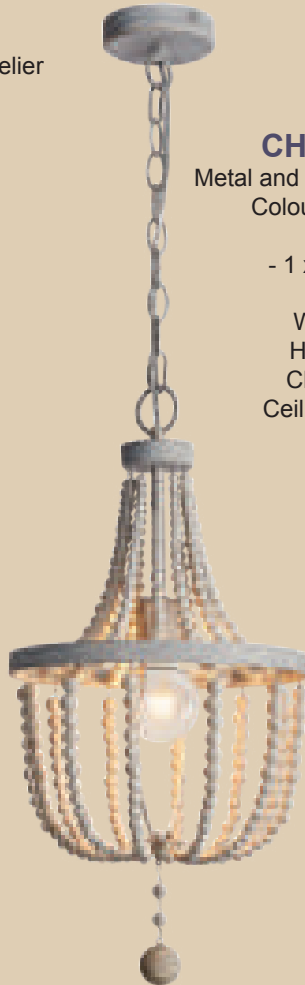

Metal and Wood Bead Chandelier
Colour: White Washed

- 3 x 40W SES (11W)

Width: 406mm
Height: 705mm
Chain: 1000mm
Ceiling Cup: 110mm

CH893/1 BEAD

Metal and Wood Bead Chandelier
Colour: White Washed

- 1 x 60W ES (11W)