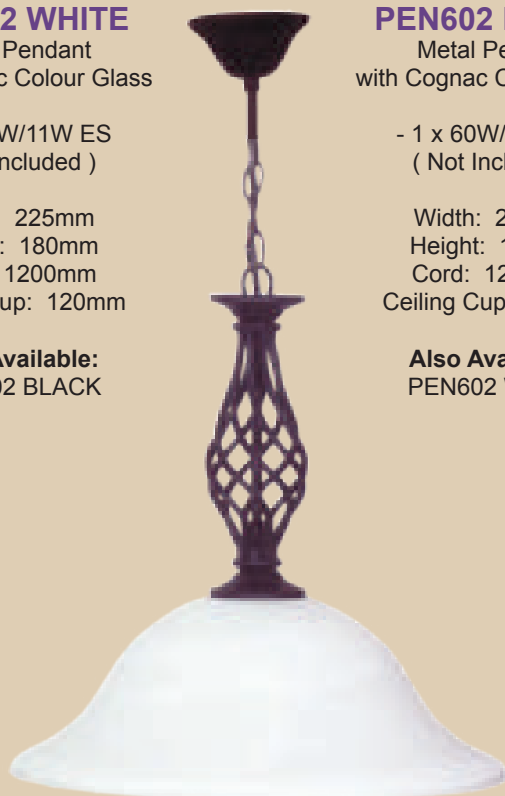

PEN1032 BLACK
Black Metal Pendant with Alabaster Glass

- 1 x 60W ES

Width: 400mm
Height: 385mm
Chain: 960mm

Also Available:
PEN1031 SATIN