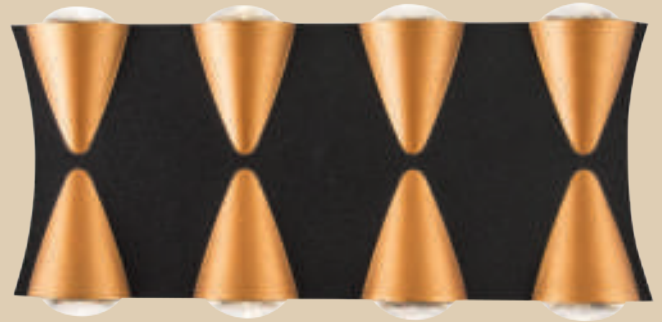

L556 BLACK/GOLD

LED Wall Bracket, Up and Down Facing
IP54

Material: Die Cast Aluminium

- 8W LED (Included)

Colour Temp: 3000K
Lumen: 640
CRI: >80
PF: >0.55

Length: 190mm
Height: 90mm
Depth: 45mm