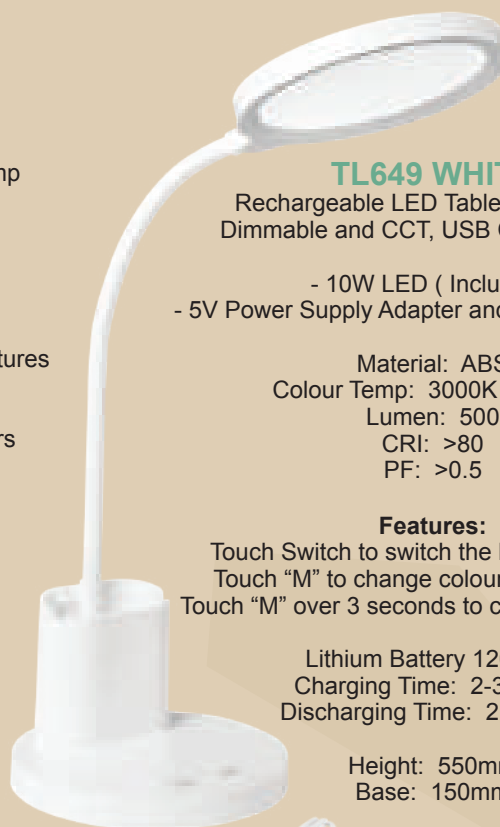

TL649 WHITE

Rechargeable LED Table Lamp, IP20
Dimmable and CCT, USB Charging Port

- 10W LED (Included)
- 5V Power Supply Adapter and USB (Included)

Material: ABS
Colour Temp: 3000K – 6000K
Lumen: 500
CRI: >80
PF: >0.5

Features:

Touch Switch to switch the light on and off
Touch "M" to change colour temperatures
Touch "M" over 3 seconds to change brightness

Lithium Battery 1200mA
Charging Time: 2-3 hours
Discharging Time: 2.5 hours

Height: 550mm
Base: 150mm