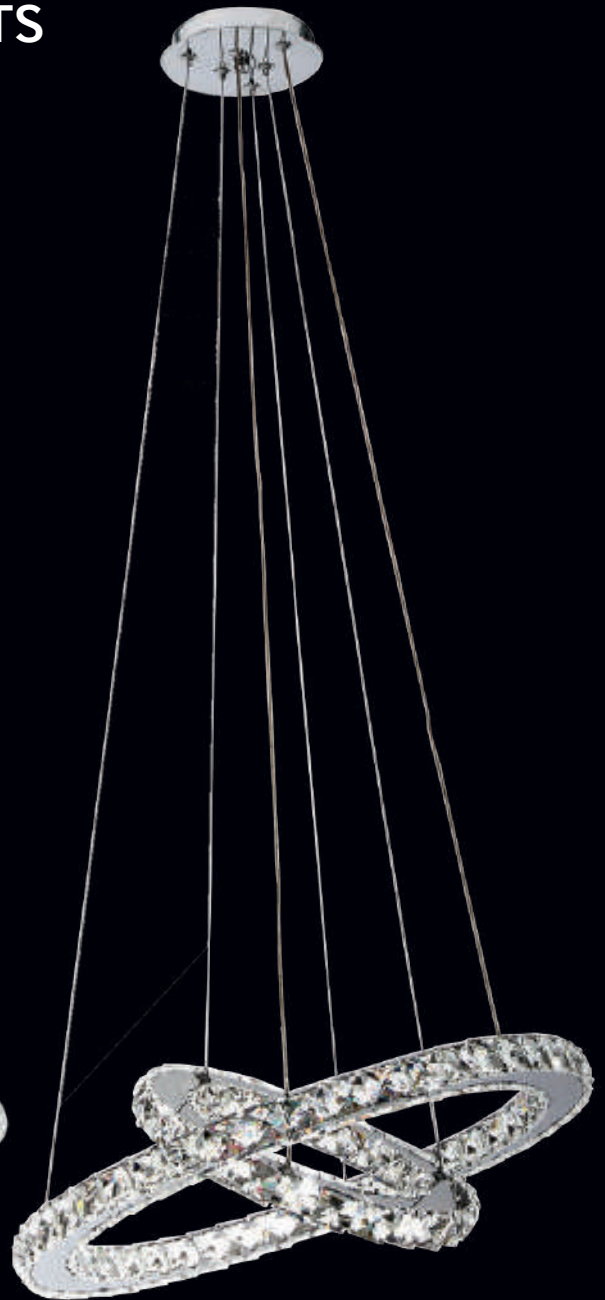

PEN291 LED

LED Polished Chrome Pendant with Crystals

- 30W LED (Included)
1 x Remote Receiver Switch
2 x LED Controllers

1 x Digital Remote Control
Press 1: Inner ring switches on
Press 2: Outer ring switches on
Press On: Both rings switch on

Colour Temp: 4000K
Lumen: 1840
CRI > 80
PF > 0.6

Width: 500mm
Height: 200mm
Cord: 1000mm
Ceiling Cup: 210mm

Also Available:
PEN487 LED