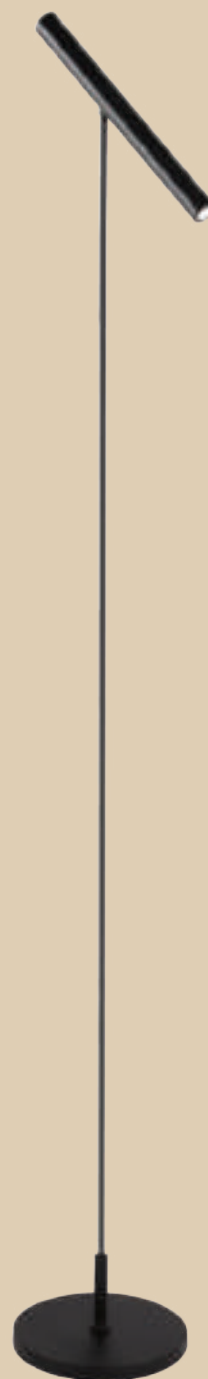

SL404 BLACK

Metal LED Standing Lamp
On / Off Foot Switch

- 7W LED (Included)

Colour Temp: 3000K
Lumen: 1100
CRI: >80
PF: >0.5

Height: 1500mm
Base: 180mm