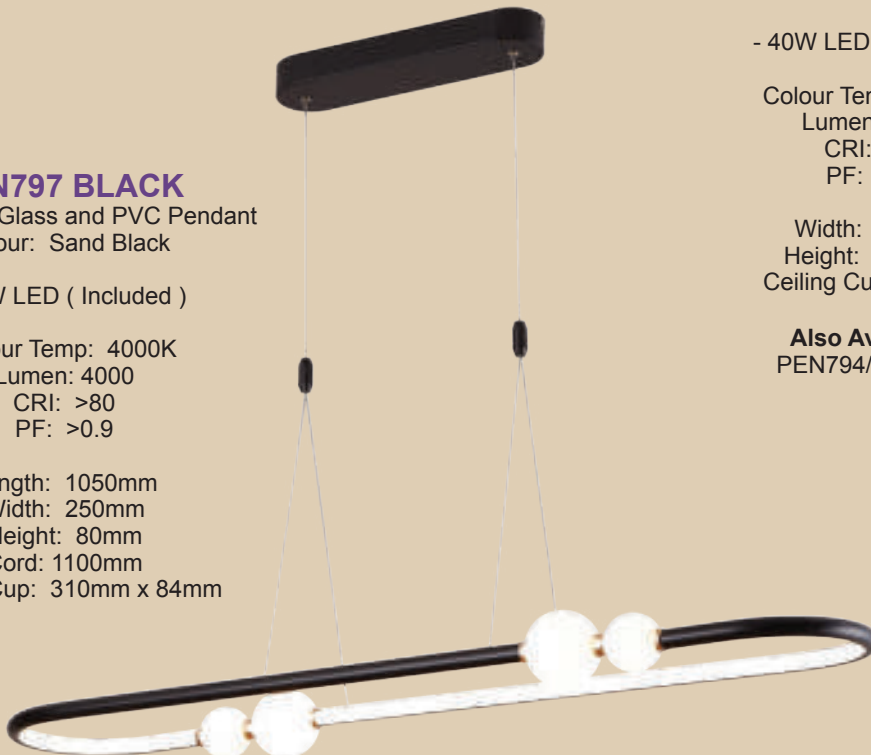

Length: 1050mm
Width: 250mm
Height: 80mm
Cord: 1100mm
Ceiling Cup: 310mm x 84mm

Pendants

LED PENDANTS

PEN687 GREY

LED, Metal and Plastic Pendant with Remote Control

- 44W LED (Included)

1 x Remote Control (Included)