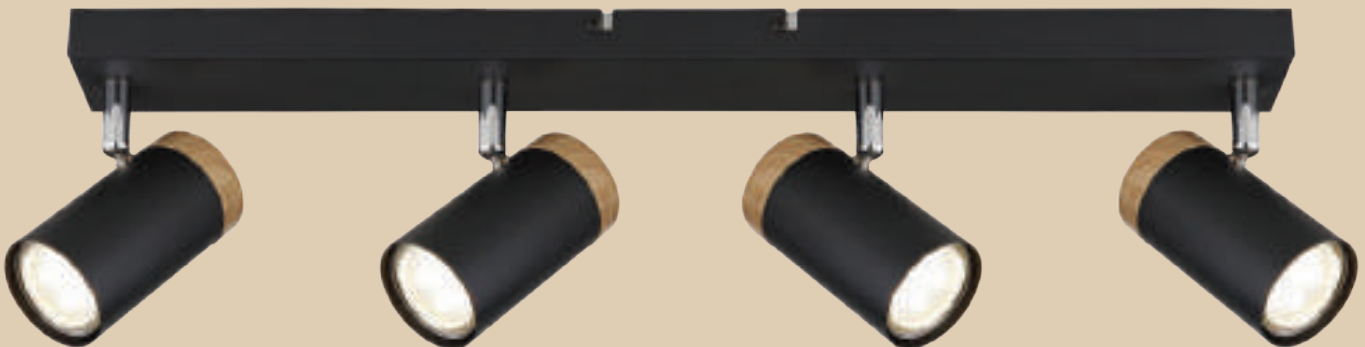

Black Spotlight with Wood Finish

- 2 x 25W GU10 (Not Included)

Base: 260mm x 60mm

S412/3 BLACK

Black Spotlight with Wood Finish

- 3 x 25W GU10 (Not Included)

Base: 410mm x 60mm

S412/4 BLACK