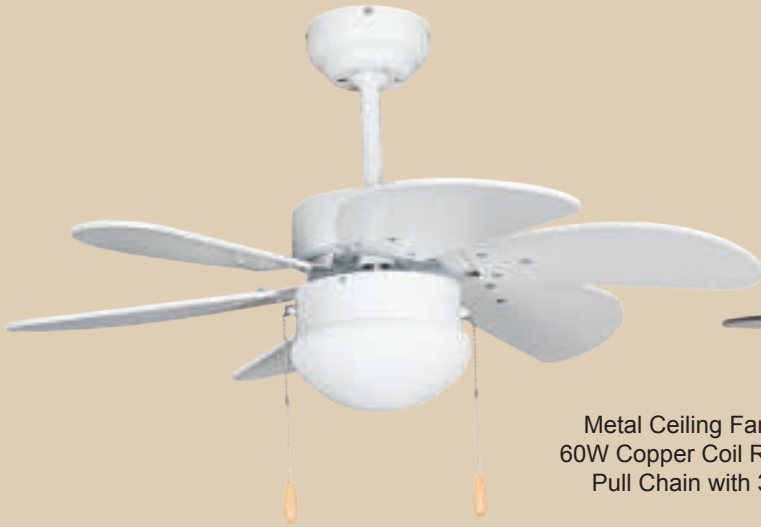

Fans

FCF083 WHITE
6 White Blades, 30" (76.2cm)

FCF084 BLACK
6 Dark Wood Blades, 30" (76.2cm)

Metal Ceiling Fan with Opal Glass
60W Copper Coil Reversible AC Motor
Pull Chain with 3 Speed Control

- 1 x 60W ES (Not Included)