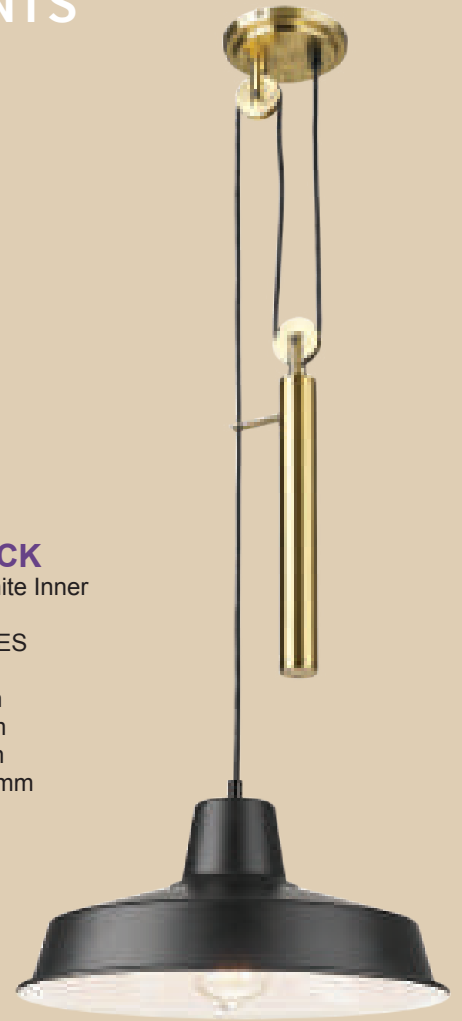

PEN871 BLACK
Metal Pendant with White Inner

- 1 x 40W (11W) ES

Width: 370mm
Height: 190mm
Cord: 2000mm
Ceiling Cup: 120mm

PEN872 BRASS/BLACK
Metal Pendant with White Inner
Colour: Antique and Black