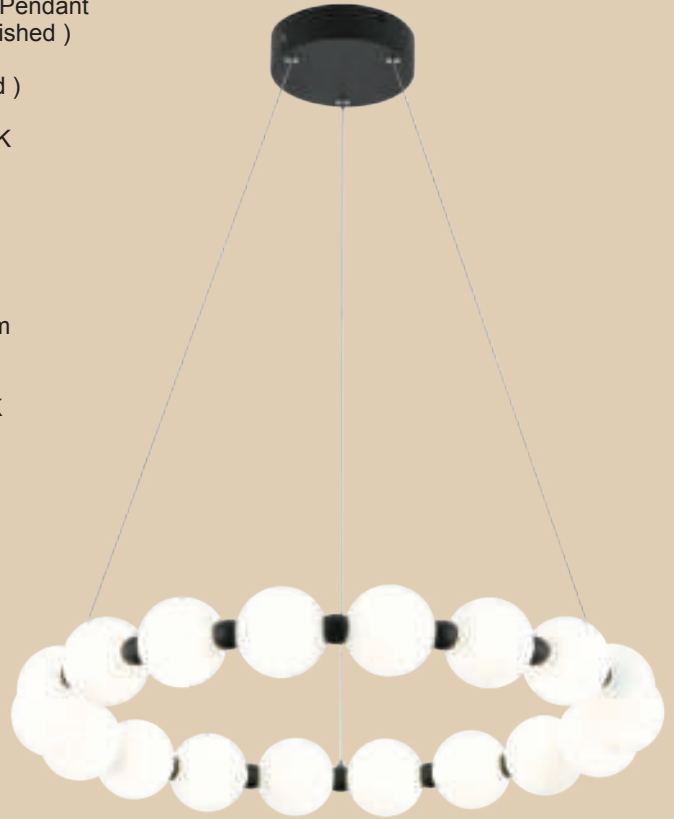

PEN794/12 GOLD

Aluminium and Opal Glass Pendant
Colour: French Gold (Polished)

- 40W LED (Included)

Colour Temp: 4000K
Lumen: 3200
CRI: >80
PF: >0.9

Width: 605mm
Height: 1200mm
Ceiling Cup: 150mm

Also Available:
PEN795/12 BLACK