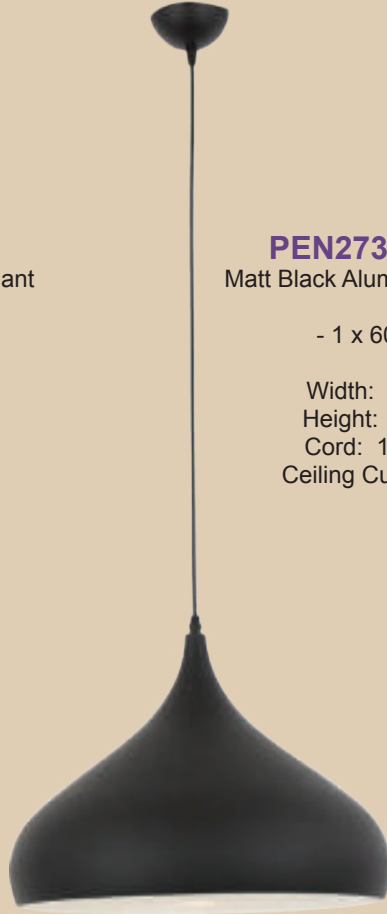

PEN272/1 M/BK
Matt Black Aluminium Pendant

PEN273/1 M/BK
Matt Black Aluminium Pendant

- 1 x 60W ES
Width: 420mm
Height: 310mm
Cord: 1000mm
Ceiling Cup: 95mm