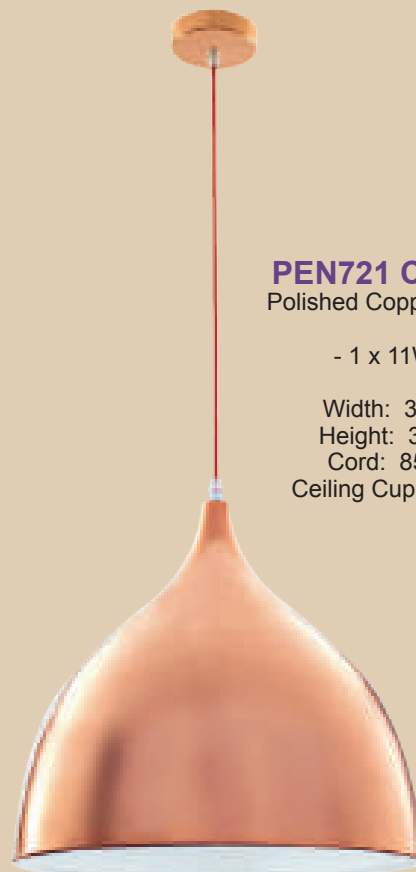

PEN721 COPPER
Polished Copper Pendant

- 1 x 11W ES

Width: 350mm
Height: 320mm
Cord: 850mm
Ceiling Cup: 100mm