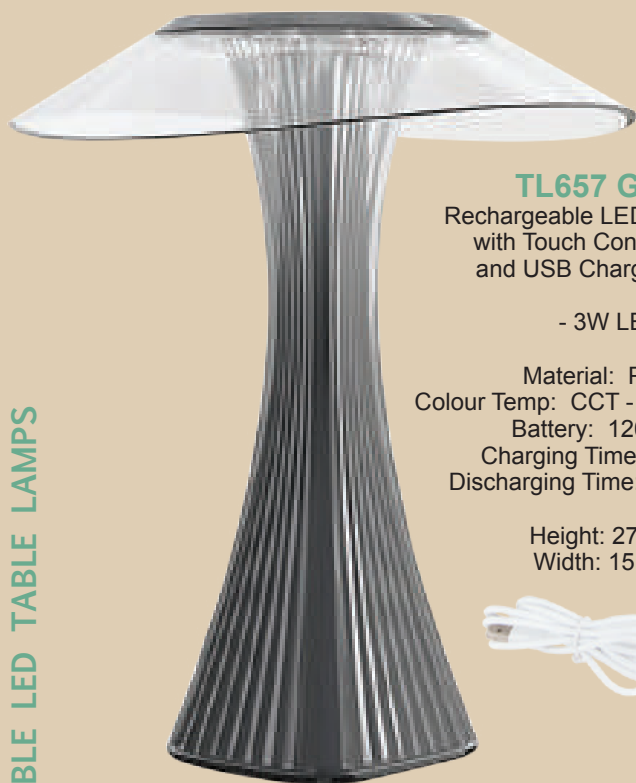

TL657 GREY

Rechargeable LED Table Lamp
with Touch Control Switch
and USB Charging Cable

- 3W LED

Material: PMMA
Colour Temp: CCT - 3 Temperatures
Battery: 1200mAh
Charging Time: 4 Hours
Discharging Time: 3-10 Hours

Height: 275mm
Width: 151mm