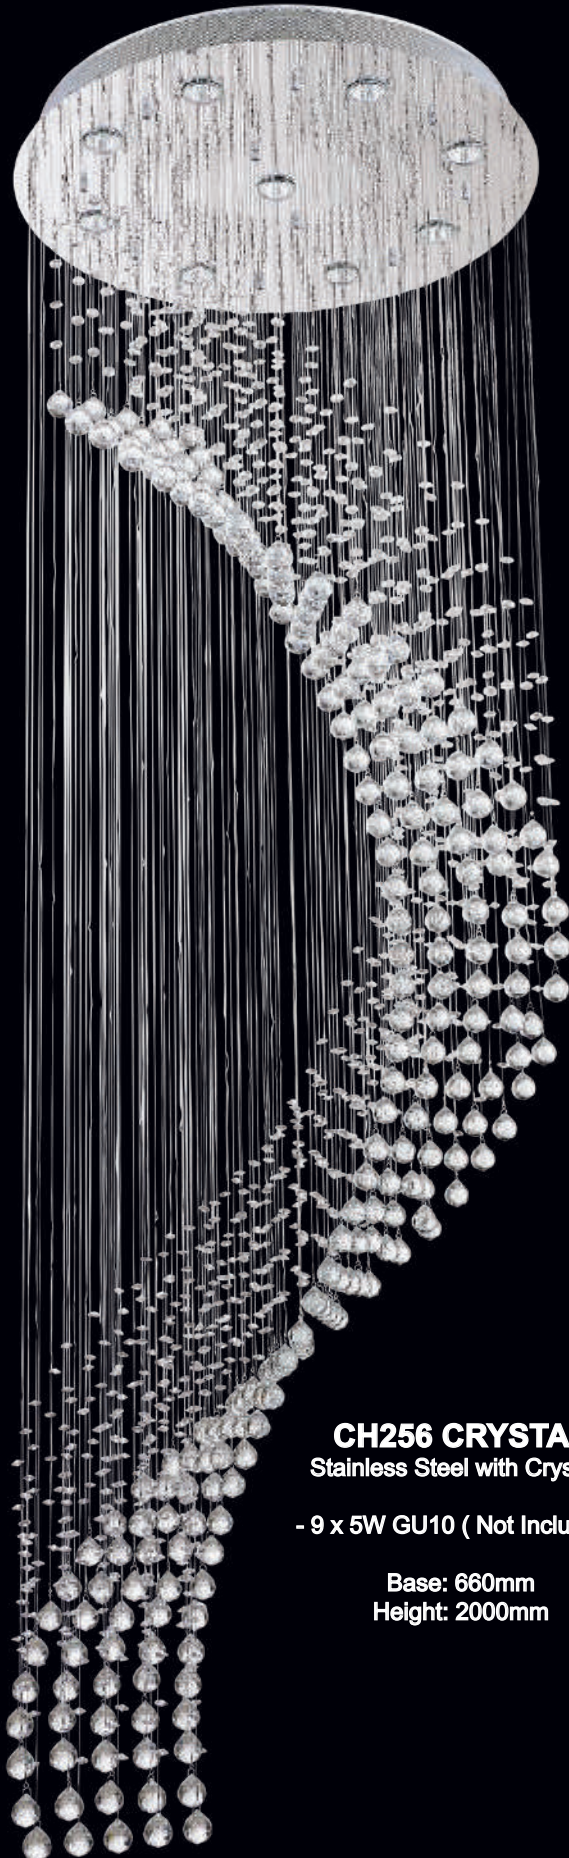

CH256 CRYSTAL
Stainless Steel with Crystals

- 9 x 5W GU10 (Not Included)

Base: 660mm
Height: 2000mm