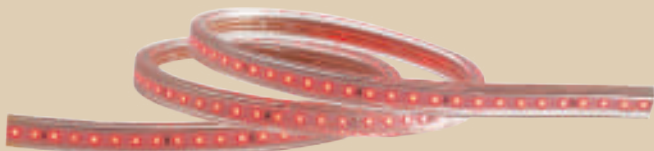

Linear Lighting

LED STRIP LIGHTS - 220V - IP65

5M LED Blister Pack Strip Light, IP65
220V – No Transformer Required

Power Consumption: 6W/Meter
LED Quantity: 120 LED/Meter
Total Wattage: 30W
LED Source: SMD 2835
Strip Dimension: W: 11mm x H: 7mm
Cutting Unit: 1 Meter
Max. Running: 5 Meters
CRI: 80

HVS405 RED