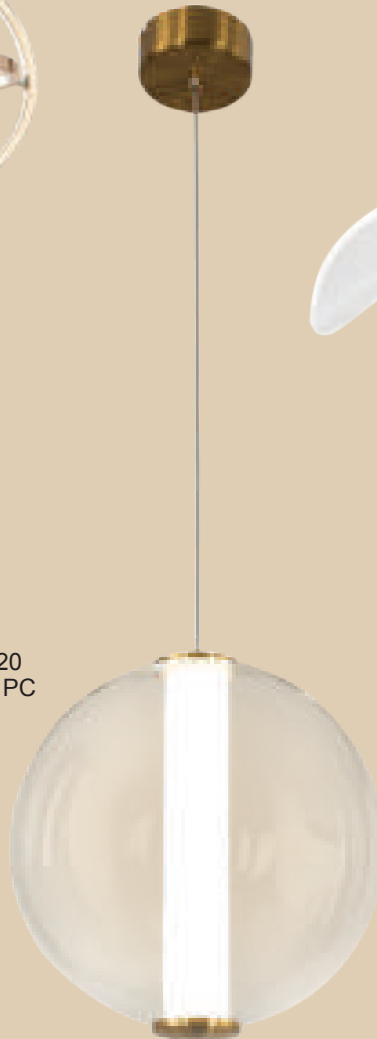

- 10W LED (Included)

Colour Temp: 4000K
Lumen: 700
CRI: >80
PF: >0.9

Diameter: 200mm
Cord: 1000mm
Ceiling Cup: 100mm

Pendants

LED PENDANTS

PEN836 NATURAL

Metal, Acrylic and Wood Pendant

- 7W LED (Included)