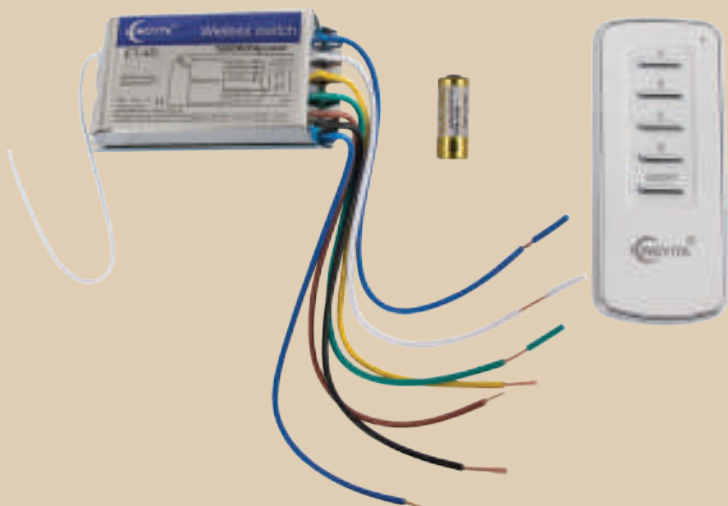

PART502
4 Way Remote and Receiver