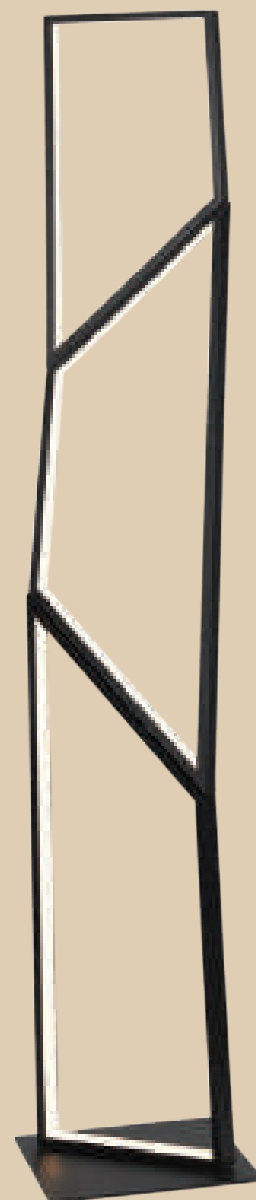

SL407 BLACK
Aluminium, LED and PC Floor Lamp
On/Off Foot Switch

- 24W LED (Included)

Colour Temp: 3000K
Lumen: 1300
CRI: >80
PF: >0.8

Height: 1250mm
Width: 200mm
Base: 220mm x 180mm