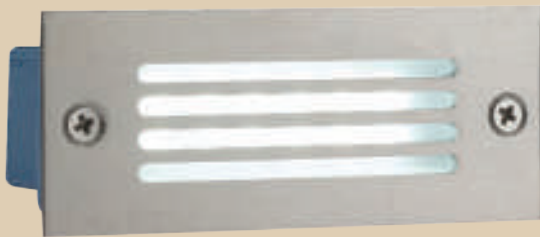

LED FOOT LIGHTING

FT009 STAINLESS

304 Stainless Steel Footlight with Tempered Glass
IP44

- 12 x 0.1W LED (Included)

Width: 45mm
Length: 110mm