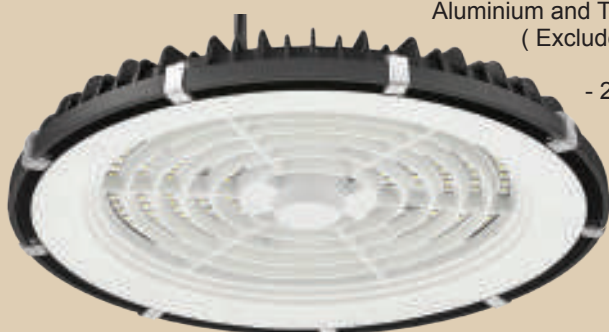

PEN925/200W BLACK

Colour Temp: 6000K
Lumen: 18000
Diameter: 320mm
Height: 65mm