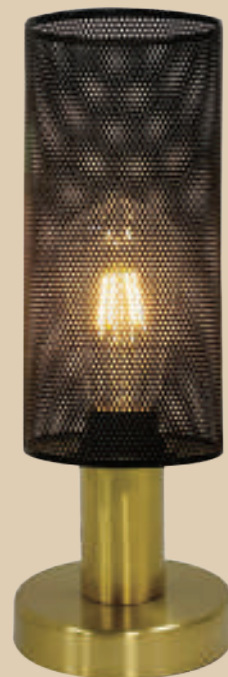

TL704 BK/GD
Metal Table Lamp
Colour: Black and Gold

- 1 x 40W ES (Not Included)

Height: 325mm
Shade Width: 100mm
Base: 120mm

Also Available:
PEN873/1 BK/GD
PEN874/3 BK/GD
WB415/1 BK/GD