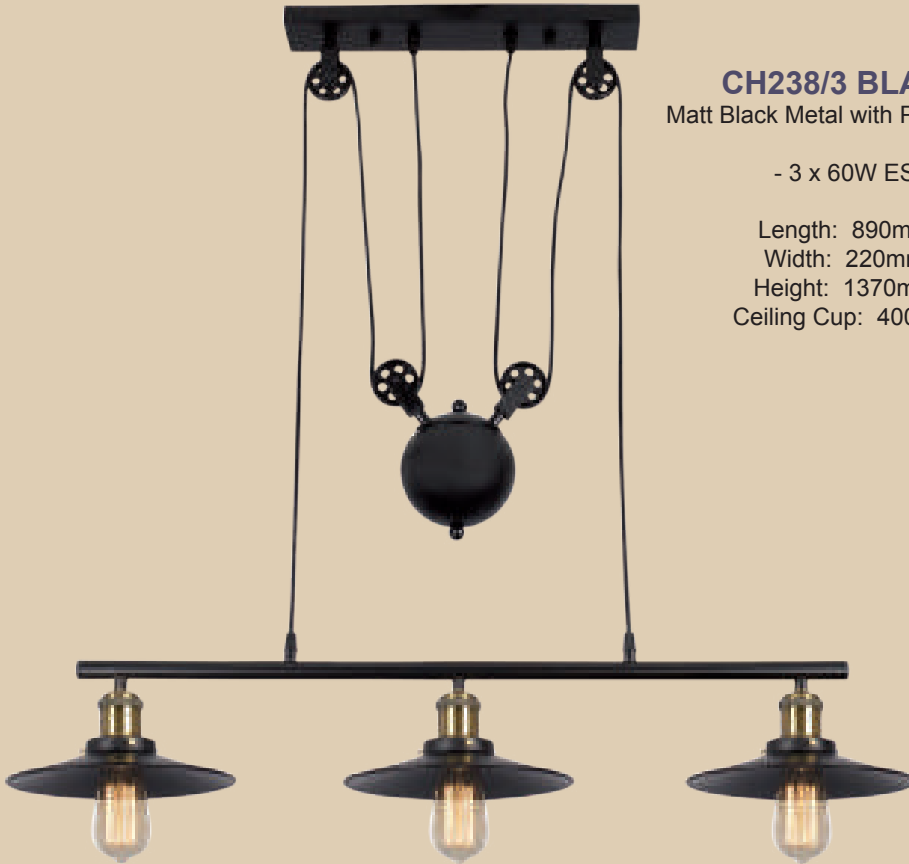

Matt Black Metal with Pulley Cord

- 3 x 60W ES

Length: 890mm

Width: 220mm

Height: 1370mm

Ceiling Cup: 400mm

CH514/3 BLACK

Metal Chandelier