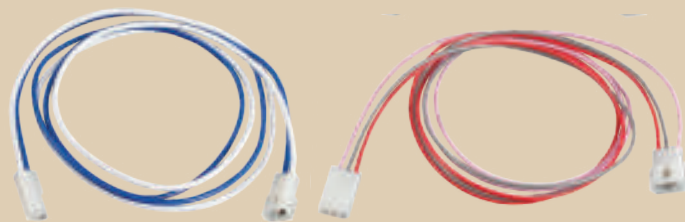

PART645 SATIN

Length: 1200mm
Width: 25mm

Must be used with either:
PART646 – AC WIRE PACK
PART647 – DC WIRE PACK

PART646

Extension Wire for AC Fan
Length: 800mm

Only compatible with:
FCF078, FCF079, FCF080, FCF081, FCF082