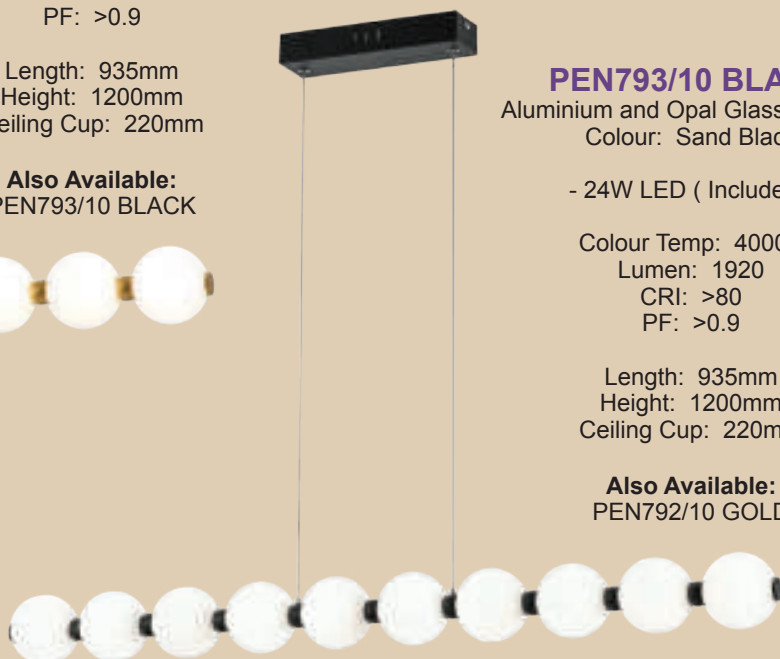

PEN793/10 BLACK

Aluminium and Opal Glass Pendant
Colour: Sand Black

- 24W LED (Included)

Colour Temp: 4000K
Lumen: 1920
CRI: >80
PF: >0.9

Length: 935mm
Height: 1200mm
Ceiling Cup: 220mm

Also Available:
PEN792/10 GOLD