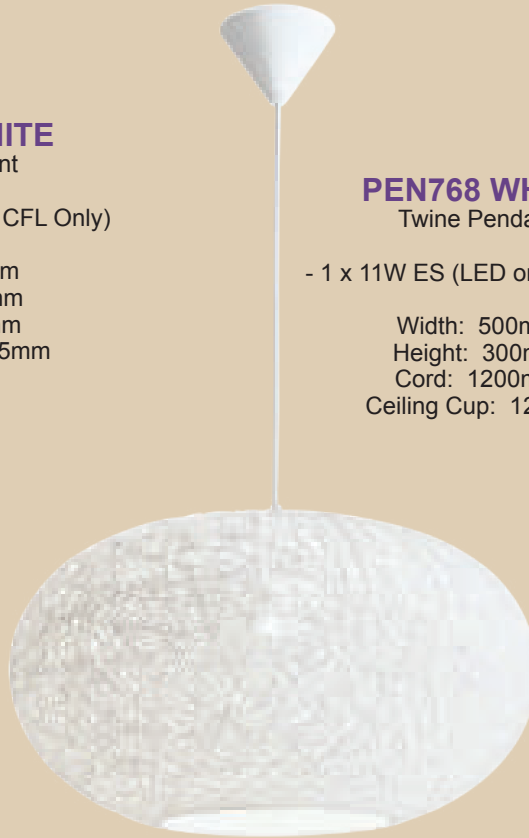

PEN768 WHITE

Twine Pendant

- 1 x 11W ES (LED or CFL Only)

Width: 500mm
Height: 300mm
Cord: 1200mm
Ceiling Cup: 125mm