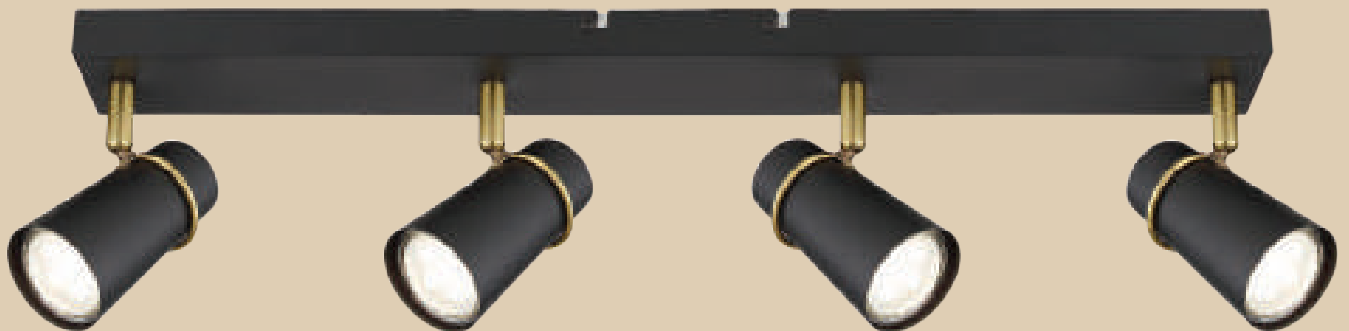

S411/4 BLACK

Black Spotlight with Antique Trim and Tapered Head

- 4 x 25W GU10 (Not Included)

Base: 560mm x 60mm