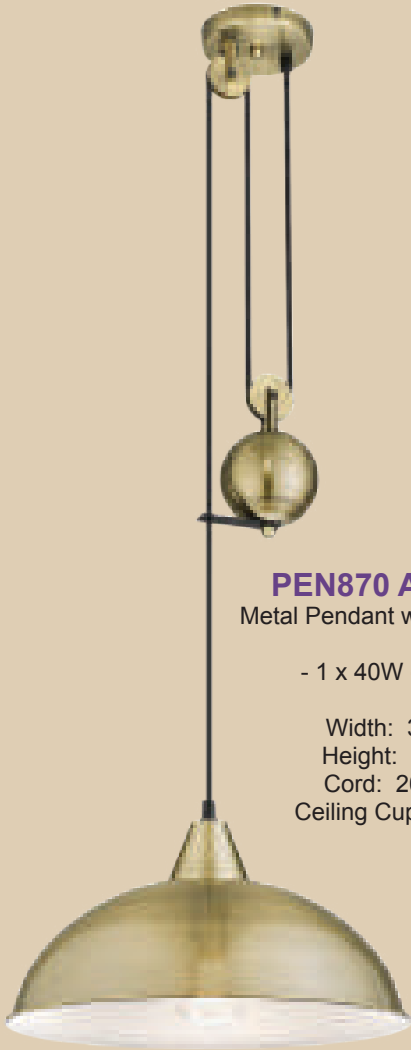

Pendants

METAL PENDANTS

PEN870 ANTIQUE
Metal Pendant with White Inner