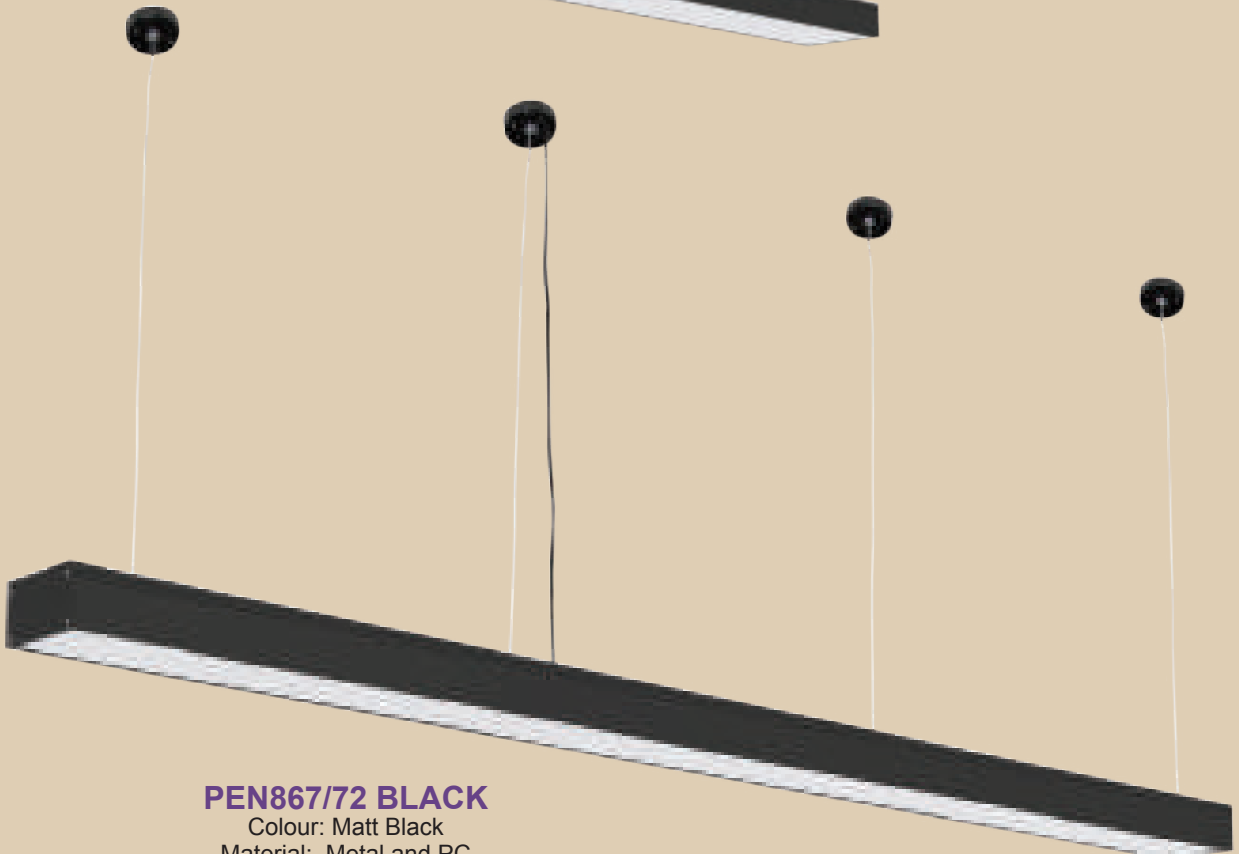

PEN867/72 BLACK

Colour: Matt Black
Material: Metal and PC
Suspended or Surface Mount LED Panel
IP20

- 72W LED (Included)

Colour Temp: CCT 3000K, 4000K, 6000K
Lumen: 5760
CRI: >80
PF: 0.5

Beam Angle: 120 Degrees

Length: 2400mm
Width: 70mm
Height: 40mm