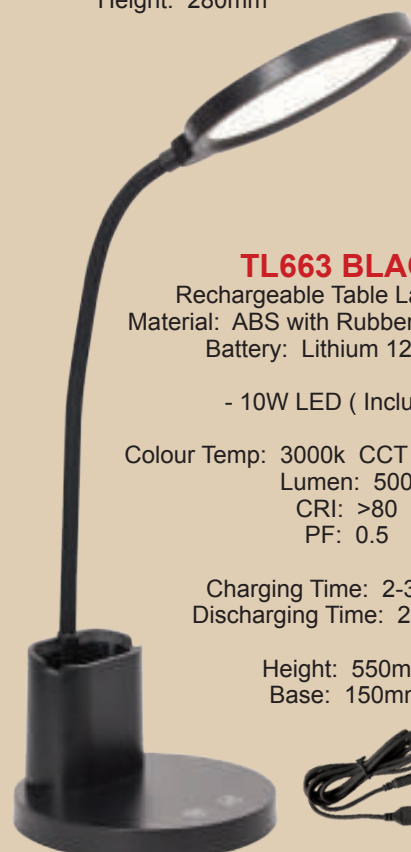

- 10W LED (Included)
- 5V Power Supply Adapter and USB (Included)

Material: ABS
Colour Temp: 3000K – 6000K
Lumen: 500
CRI: >80
PF: >0.5

Features:

Touch Switch to switch the light on and off
Touch "M" to change colour temperatures
Touch "M" over 3 seconds to change brightness

Lithium Battery 1200mAh
Charging Time: 2-3 hours
Discharging Time: 2.5 hours

Height: 550mm
Base: 150mm

TL663 BLACK

Rechargeable Table Lamp, IP20
Material: ABS with Rubberized Flexi Arm
Battery: Lithium 1200mAh