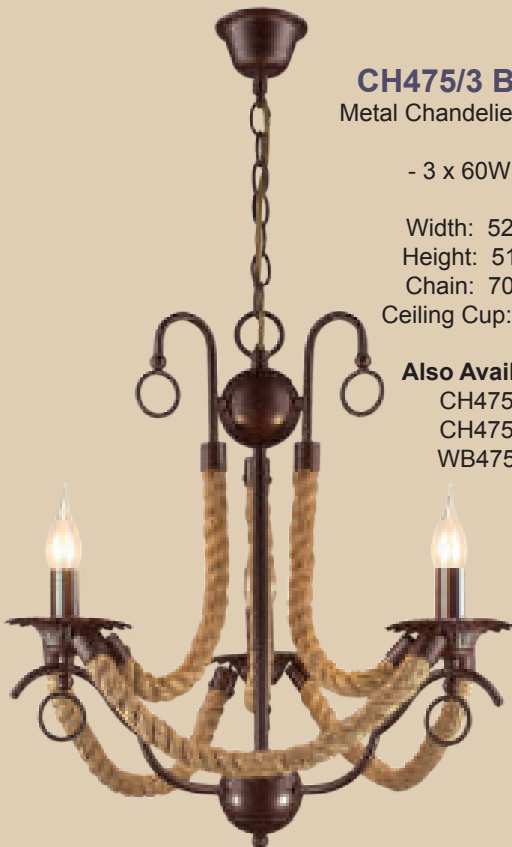

Also Available:
CH475/3
CH475/9
WB475/2

WB475/2 BROWN
Metal Wall Bracket with Rope

- 2 x 60W SES

Width: 330mm
Height: 320mm

Also Available:
CH475/3
CH475/6
CH475/9

CH475/3 BROWN
Metal Chandelier with Rope

- 3 x 60W SES