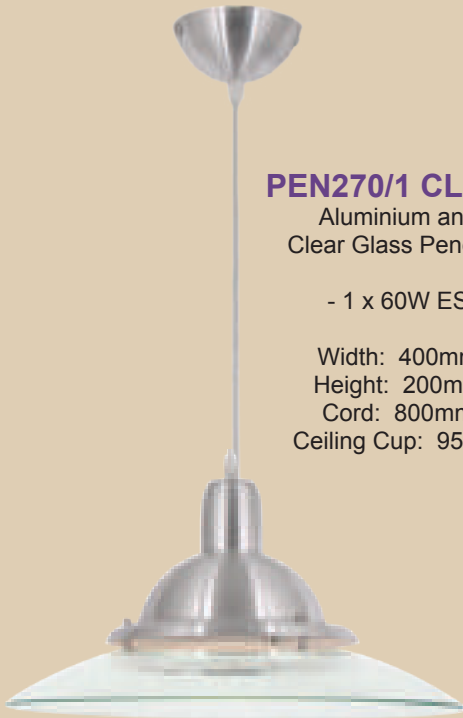

Pendants

ALUMINIUM CORD PENDANTS

PEN270/1 CLEAR

Aluminium and
Clear Glass Pendant

- 1 x 60W ES

Width: 400mm
Height: 200mm
Cord: 800mm
Ceiling Cup: 95mm

PEN2318

- 1 x 60W ES