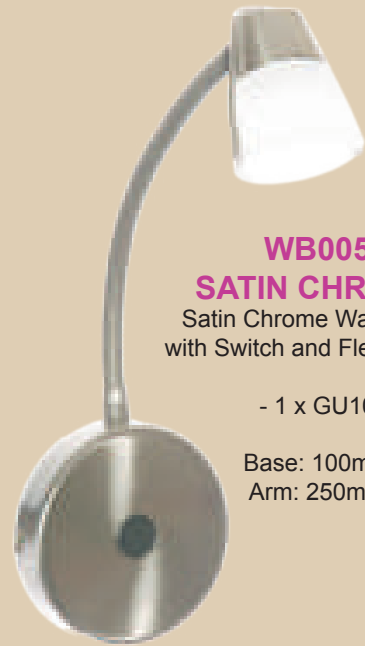

WB005 SATIN CHROME

Satin Chrome Wall Fitting with Switch and Flexible Arm

- 1 x GU10

Base: 100mm
Arm: 250mm