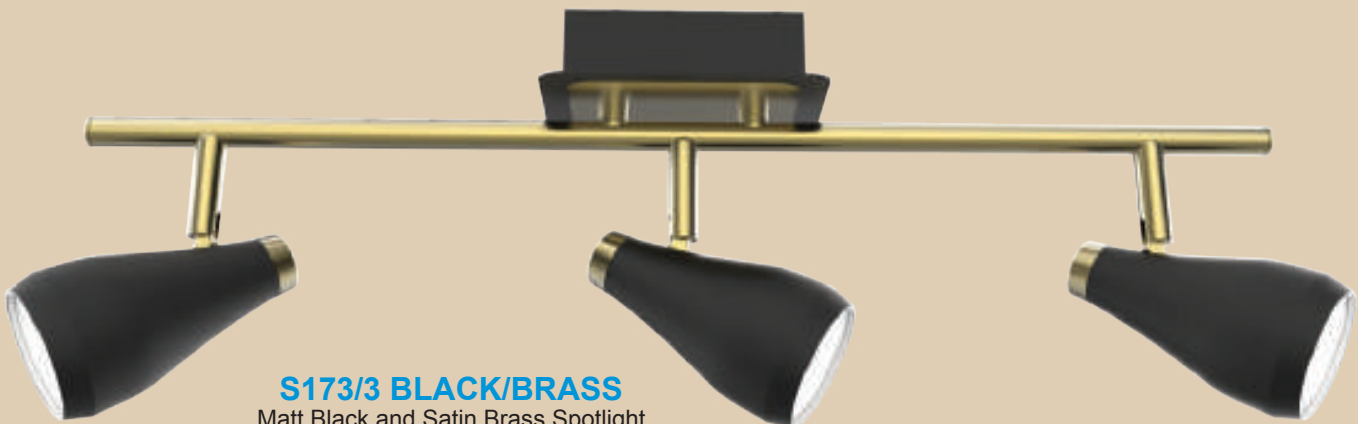

S173/3 BLACK/BRASS
Matt Black and Satin Brass Spotlight

- 2 x 50W GU10 (Not Included)

Base: 120mm x 80mm
Length: 500mm