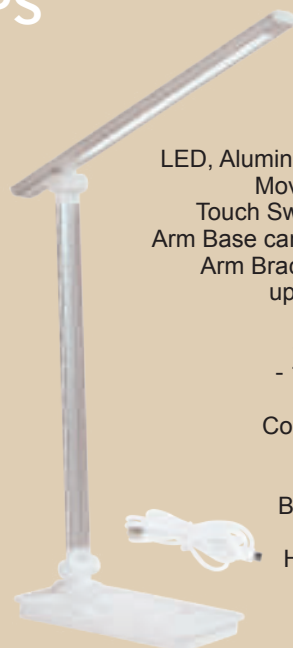

TL183 SILVER

LED, Aluminium, Metal and Plastic Desk Lamp
Moveable Arm and USB Port
Touch Switch with 3 Brightness Settings
Arm Base can be rotated 45 degrees left or right
Arm Bracket at the top can be adjusted
up and down 180 degrees

- 5W LED (Included)
- 1 x 5V USB (Included)

Colour Temp: Natural Light
Lumen: 370

Base: 170mm x 100mm
Arm: 330mm
Head: 285mm x 35mm