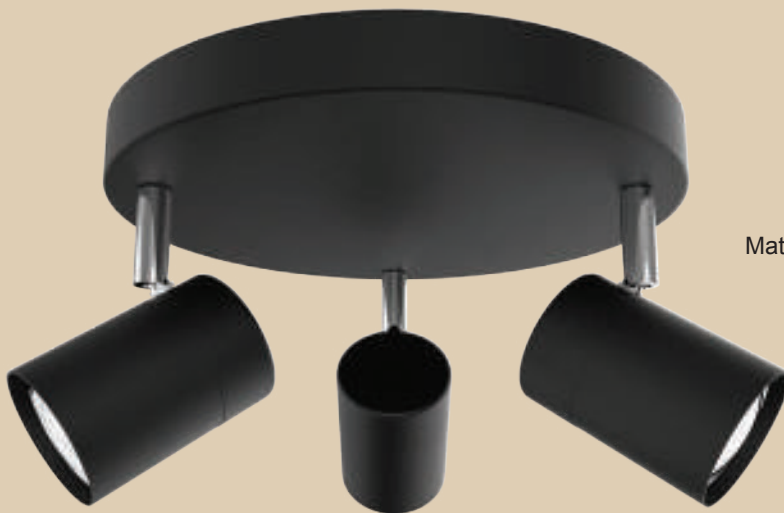

- 1 x 50W GU10 (Not Included)

Base: 80mm

Also Available:
S168 SATIN RANGE

S167/2 MATT BLACK

Matt Black and Polished Chrome Spotlight

- 2 x 50W GU10 (Not Included)

Base: 180mm

Also Available:
S168 SATIN RANGE