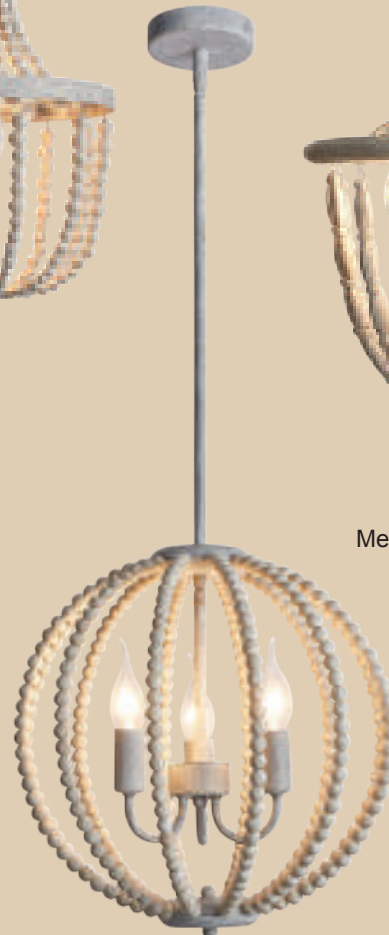

CH896/3 BEAD

Metal and Wood Bead Chandelier
Colour: White Washed

- 3 x 40W SES (11W)

Width: 400mm
Height: 350mm
Centre Rods: 3 x 305mm, 1 x 150mm
Ceiling Cup: 110mm