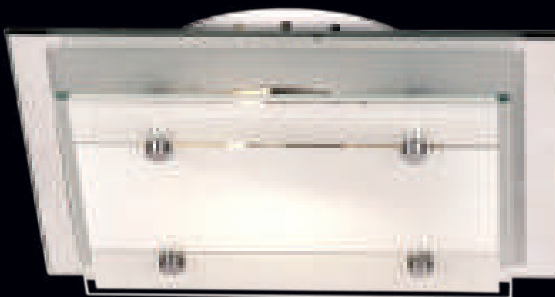

CF1361 CHROME
Mirror and Frosted Glass
with Polished Chrome Clips

- 1 x 60W ES
Width: 240mm