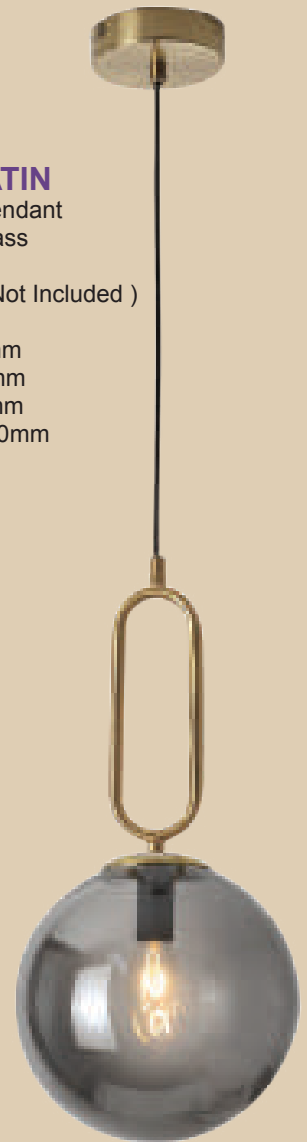

- 1 x 60W (11W) ES (Not Included)

Width: 200mm
Height: 440mm
Cord: 1000mm
Ceiling Cup: 120mm

PEN462 SATIN

Satin Chrome Pendant with Clear Glass

- 1 x 40W SES (E14) (Not Included)

Width: 200mm
Height: 400mm
Cord: 1000mm
Ceiling Cup: 100mm