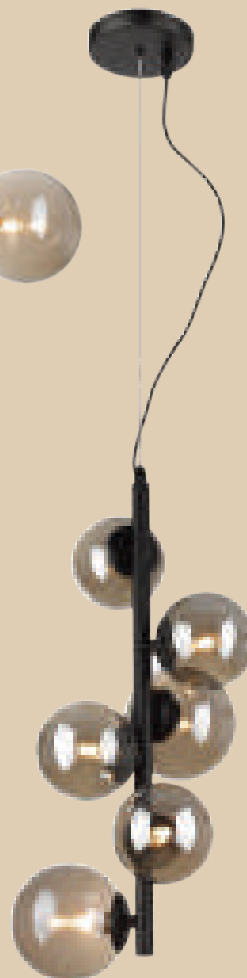

Length: 645mm
Height: 330mm
Cord: 1200mm
Ceiling Cup: 120mm

PEN470/6 MATT BLACK

Metal Pendant with Smoke Colour Glass

- 6 x 40W G9 (Not Included)

Width: 280mm
Height: 520mm
Cord: 1000mm
Ceiling Cup: 120mm