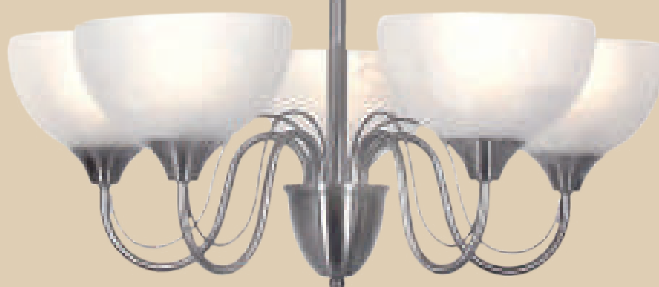

- 3 x 60W ES

Width: 550mm
Height: 320mm
Chain: 500mm
Ceiling Cup: 110mm

CH665/5 SATIN
Satin Chrome Chandelier
with Alabaster Glass

- 5 x 60W ES

Width: 600mm
Height: 320mm
Chain: 500mm
Ceiling Cup: 110mm

Chandeliers