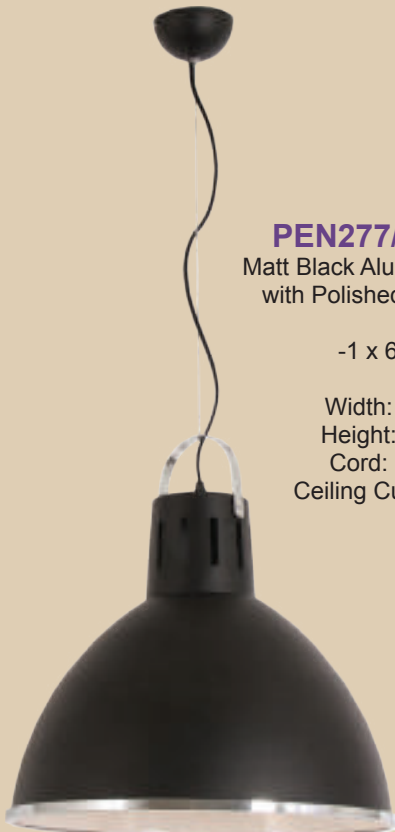

PEN277/1 BLACK
Matt Black Aluminium Pendant
with Polished Chrome Trim

- 1 x 60W ES
Width: 450mm
Height: 460mm
Cord: 500mm
Ceiling Cup: 100mm