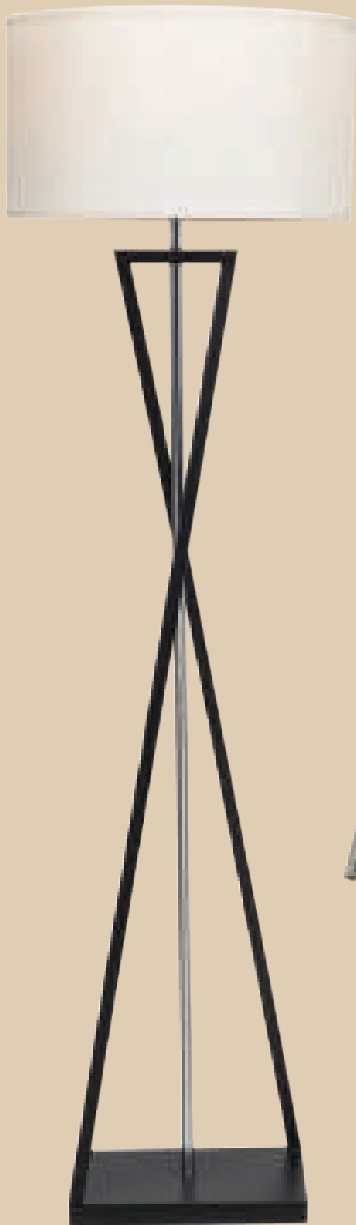

Table & Floor lamps

STANDING LAMPS

SL420 BLACK

Metal Floor Lamp
with Polished Chrome Centre Rod
and Beige Fabric Shade
On/Off Foot Switch

- 1 x 40W ES

Height: 1530mm
Base: 280mm x 210mm
Shade: 400mm (W) 250mm (H)