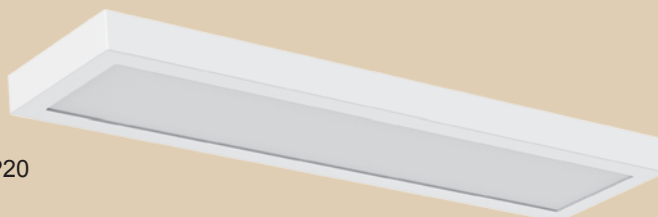

DL520 BLACK **DL521 WHITE**

Material: Metal and PC
Surface Mounted Panel Light, IP20
CCT - Switch on the fitting

- 32W LED (Included)

Colour Temp: CCT 3000K, 4000K, 6000K

Lumen: 3200

CRI: >80

PF: 0.5

Beam Angle: 120 Degrees

Length: 1240mm

Width: 150mm

Height: 34mm