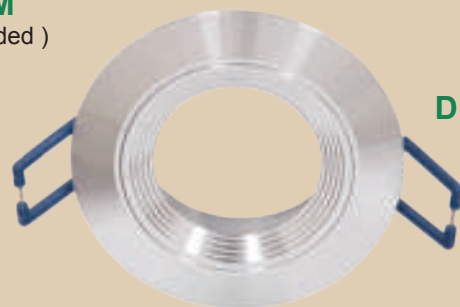

Also Available:
DL255 ALUMINIUM

DL271 ALUMINIUM

- 12V/50W MR16 (Not Included)
Tilt

MR16 Lampholder

Cut Out: 80mm
Diameter: 92mm

DL262 ALUMINIUM

12V / 50W
Straight

Cut Out: 60mm
Diameter: 78mm