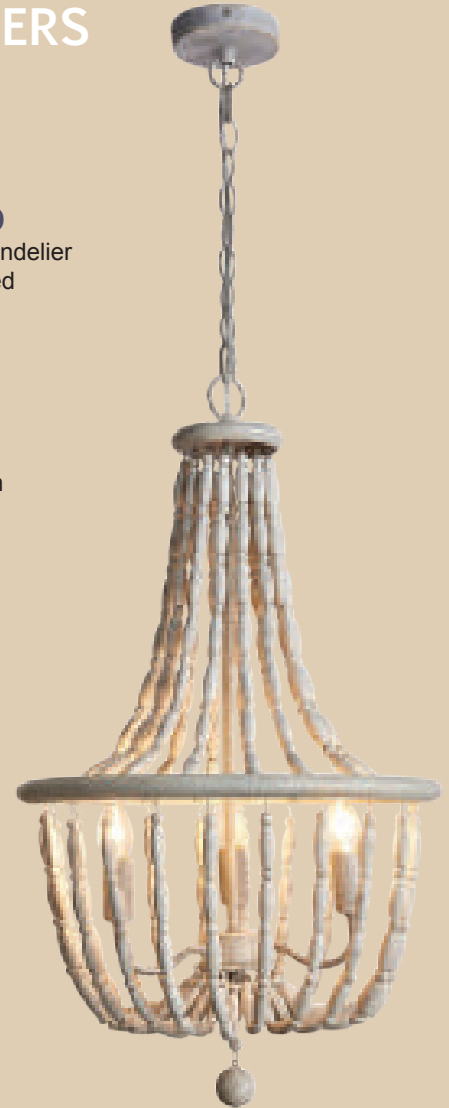

CH895/3 BEAD

Metal and Wood Bead Chandelier
Colour: White Washed

- 3 x 40W SES (11W)

Width: 420mm
Height: 705mm
Chain: 1000mm
Ceiling Cup: 110mm