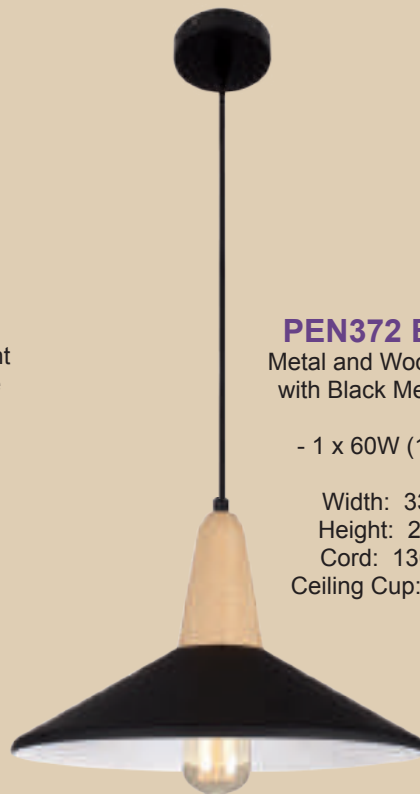

PEN371 WHITE
Metal and Wood Pendant
with White Metal Shade

PEN372 BLACK
Metal and Wood Pendant
with Black Metal Shade

- 1 x 60W (11W) ES

Width: 330mm
Height: 210mm
Cord: 1300mm
Ceiling Cup: 100mm