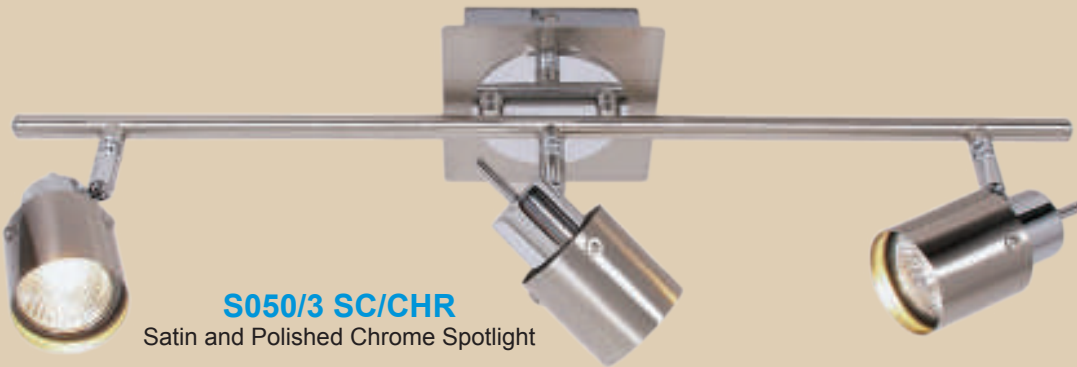

S050/1 SC/CHR

Satin and Polished Chrome Spotlight

- 1 x GU10 (Not Included)

Base: 103mm

S050/2 SC/CHR

Satin and Polished Chrome Spotlight

- 2 x GU10 (Not Included)

Base: 110mm
Length: 420mm