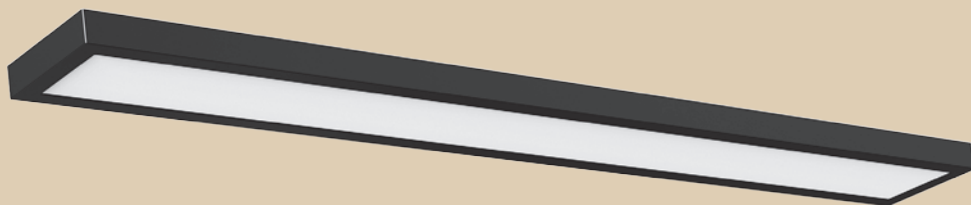

DL520 BLACK **DL521 WHITE**

Material: Metal and PC
Surface Mounted Panel Light, IP20
CCT - Switch on the fitting

- 32W LED (Included)

Colour Temp: CCT 3000K, 4000K, 6000K

Lumen: 3200

CRI: >80

PF: 0.5

Beam Angle: 120 Degrees

Length: 1240mm

Width: 150mm

Height: 34mm