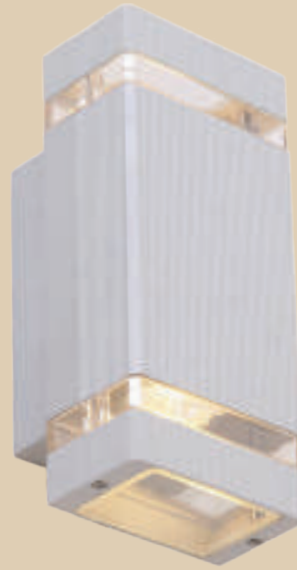

Outdoor Lighting

UP / DOWN FACING LANTERNS

L123 BLACK
Oval Die Cast Aluminium
Wall Bracket with Glass
Up and Down Facing
IP44

- 2 x 50W GU10

Length: 235mm
Width: 100mm

L124
Die Cast Aluminium
Wall Bracket with Glass
Up and Down Facing
IP44