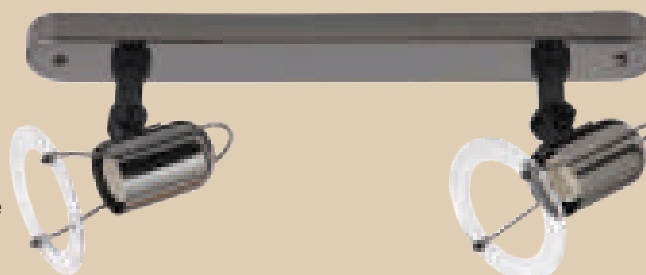

S005/3

- 3 x R50 SES

Length: 550mm

Colours Available:

Gun Metal, Satin Chrome, White