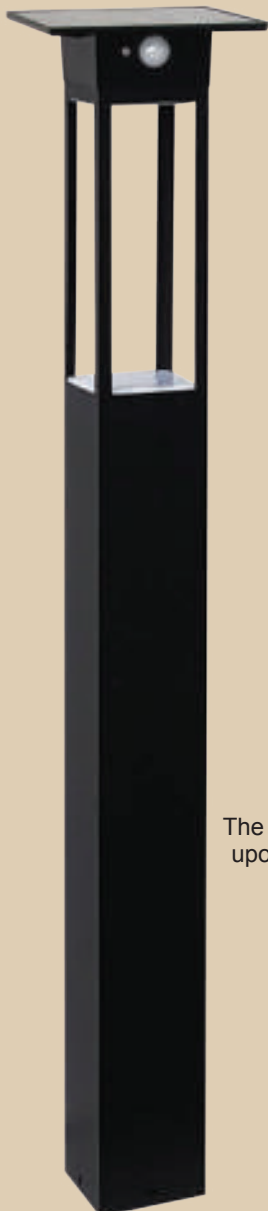

LS025 MATT BLACK

Outdoor LED Solar Light with Sensor
Stainless Steel and PC
IP44

- 3.3W LED (Included)
Battery: 3.2 V Lithium (Included)

Colour Temp: 3000K
Lumen: 400
Sensor Angle: 110 degrees
Sensor Range: Max. 8 meters

3 Mode Sensor Functions using the button on the PIR sensor:

Press button (Mode A)

Upon movement the lamp lights up with 400 Lumen and switches off 10 seconds after the last movement

Press button (Mode B)

The lamp shines at a dimmed level with 20 Lumen, upon movement the lamp shines with 300 Lumen and then goes back to 20 Lumen, 10 seconds after the last movement

Press button (Mode C)

The PIR is switched off and the lamp shines at 50 Lumen

Width: 145mm
Height: 840mm

Also Available:
LS024 MATT BLACK