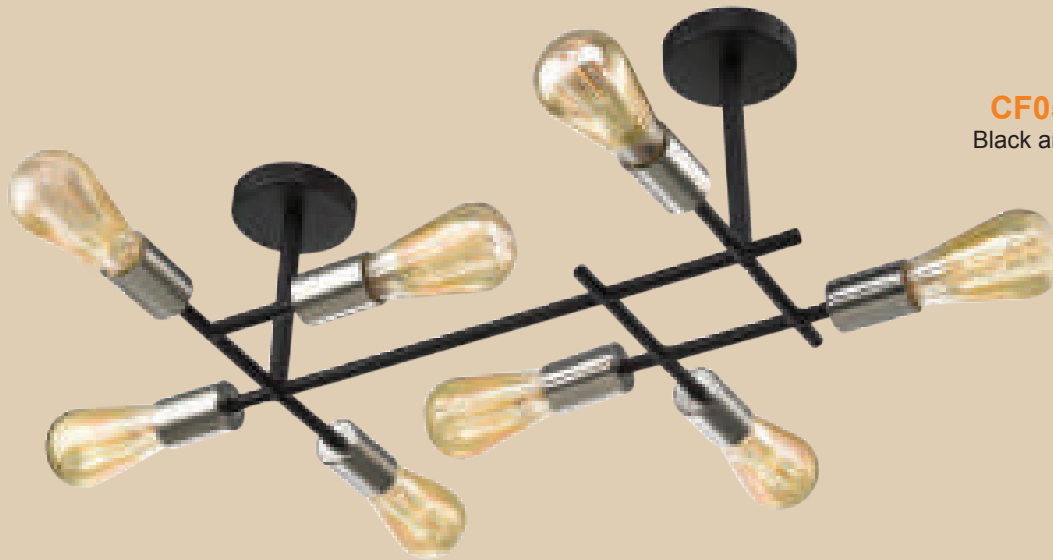

Ceiling Fittings

CF057/8 SATIN CHROME
Black and Satin Chrome Ceiling Fitting
- 8 x 60W ES
Length: 780mm
Width: 630mm
Height: 220mm