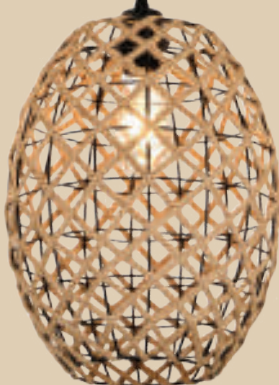

PEN846 BLACK

Metal Pendant
with Clear Glass and Rope
Colour: Matt Black

- 1 x 40W (11W) ES

Width: 200mm
Height: 240mm
Cord: 1000mm
Ceiling Cup: 110mm

PEN858 ROPE

Metal and Rope Pendant
Colour: Matt Black

- 1 x 40W (11W) ES

Width: 260mm
Height: 360mm
Cord: 1300mm
Ceiling Cup: 100mm