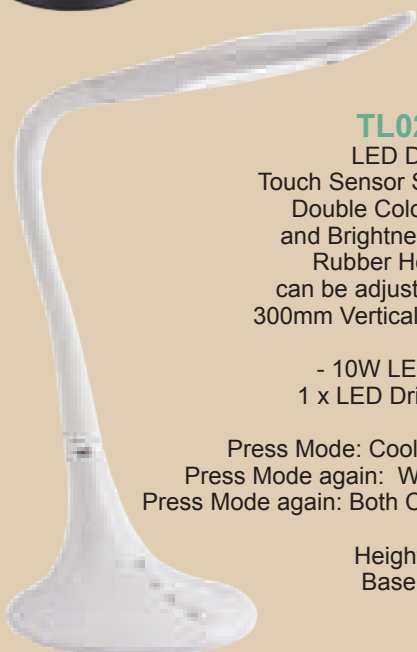

TL024 LED

LED Desk Lamp
Touch Sensor Switch and Dimmer
Double Colour Temperature
and Brightness are Dimmable
Rubber Hose and Head
can be adjusted by multi-angle
300mm Vertical Range Illumination

- 10W LED (Included)
1 x LED Driver (Included)

Press Mode: Cool White LED Switch on
Press Mode again: Warm White LED Switch on
Press Mode again: Both Cool and Warm LED Switch on

Height: 600mm
Base: 175mm