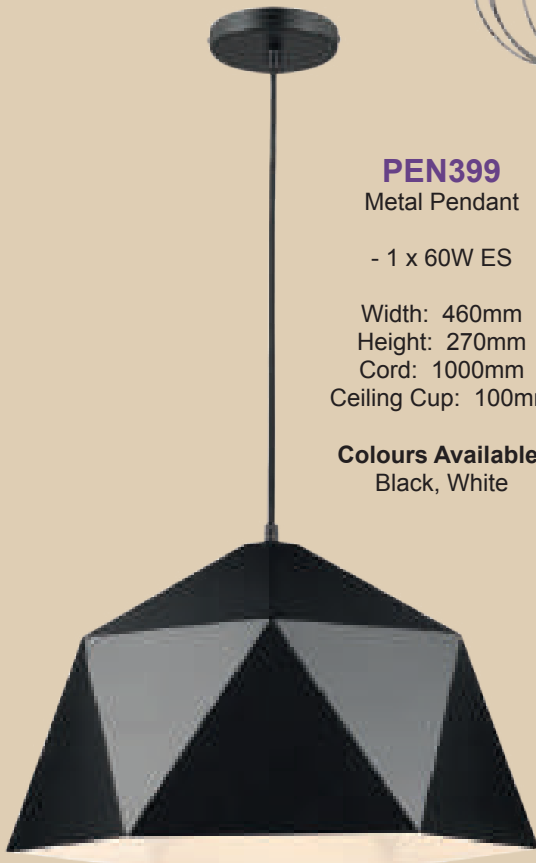

PEN399

Metal Pendant

- 1 x 60W ES

Width: 460mm
Height: 270mm
Cord: 1000mm
Ceiling Cup: 100mm

Colours Available:
Black, White