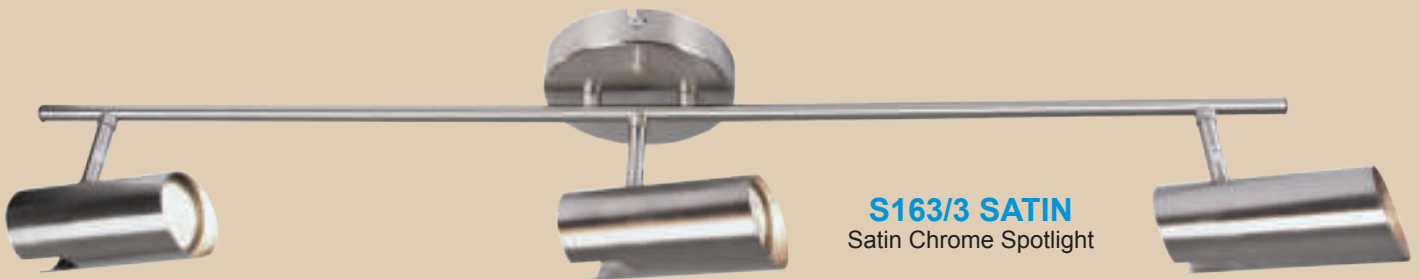

S163/3 SATIN

Satin Chrome Spotlight

- 3 x 50W GU10 (Not Included)

Base: 120mm
Length: 800mm

Recommended bulb to use