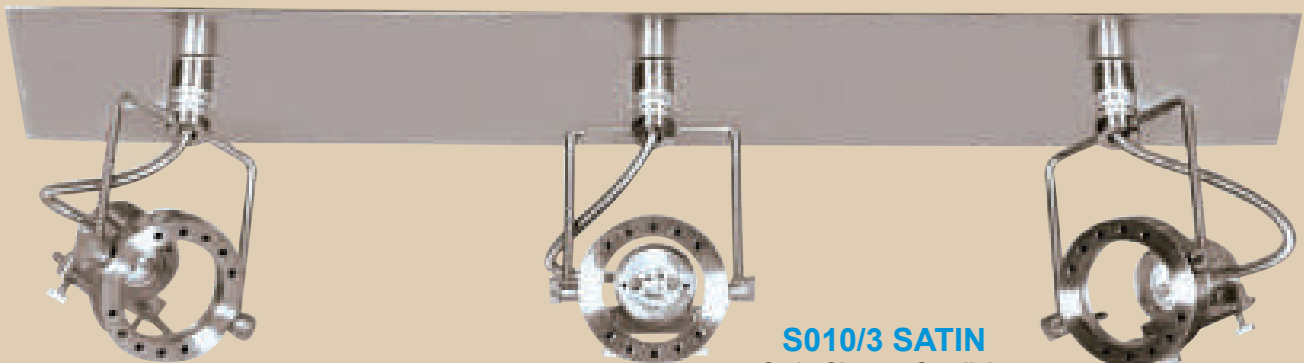

S010/3 SATIN

Satin Chrome Spotlight
Swivel and Tilt

- 3 x 50W GU10 (Not Included)

Width:70mm
Length: 600mm

Recommended bulb to use