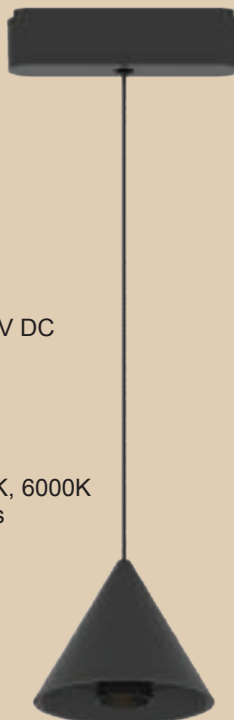

S320 PENDANT

6W Slimline LED Pendant, 24V DC
IP20

Colour: Black

- 6W LED
Lumen: 250
Colour Temp: CCT 3000K, 4000K, 6000K
Beam Angle: 24 Degrees
CRI: >90
PF: >0.5

Width: 90mm
Height: 72mm
Cord: 1300mm
Base: 115mm x 27mm