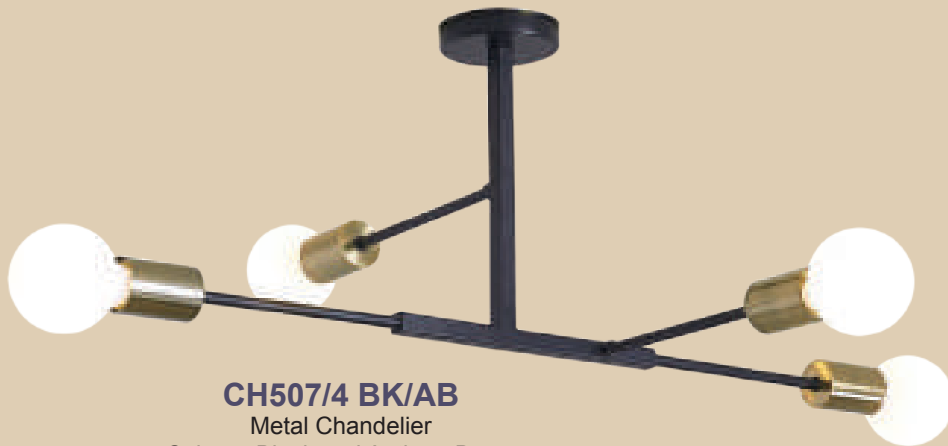

Polished Chrome Chandelier
with Metal and Smoke Colour Glass

- 4 x 60W ES

Width: 540mm

Height: 1190mm

Ceiling Cup: 150mm

Chandeliers

METAL, RESIN, WROUGHT IRON

CH507/4 BK/AB