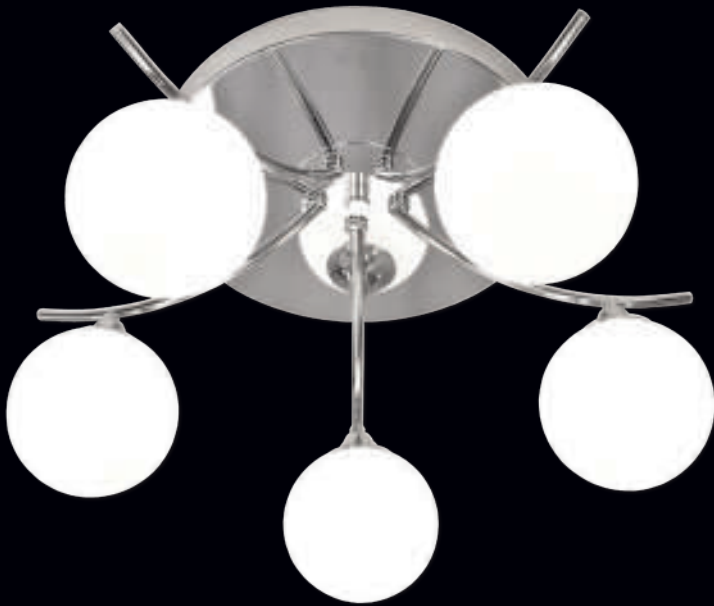

Ceiling Fittings

CF096/5 CHR
Polished Chrome with White Glass

- 5 x 40W SES

Width: 500mm
Height: 255mm