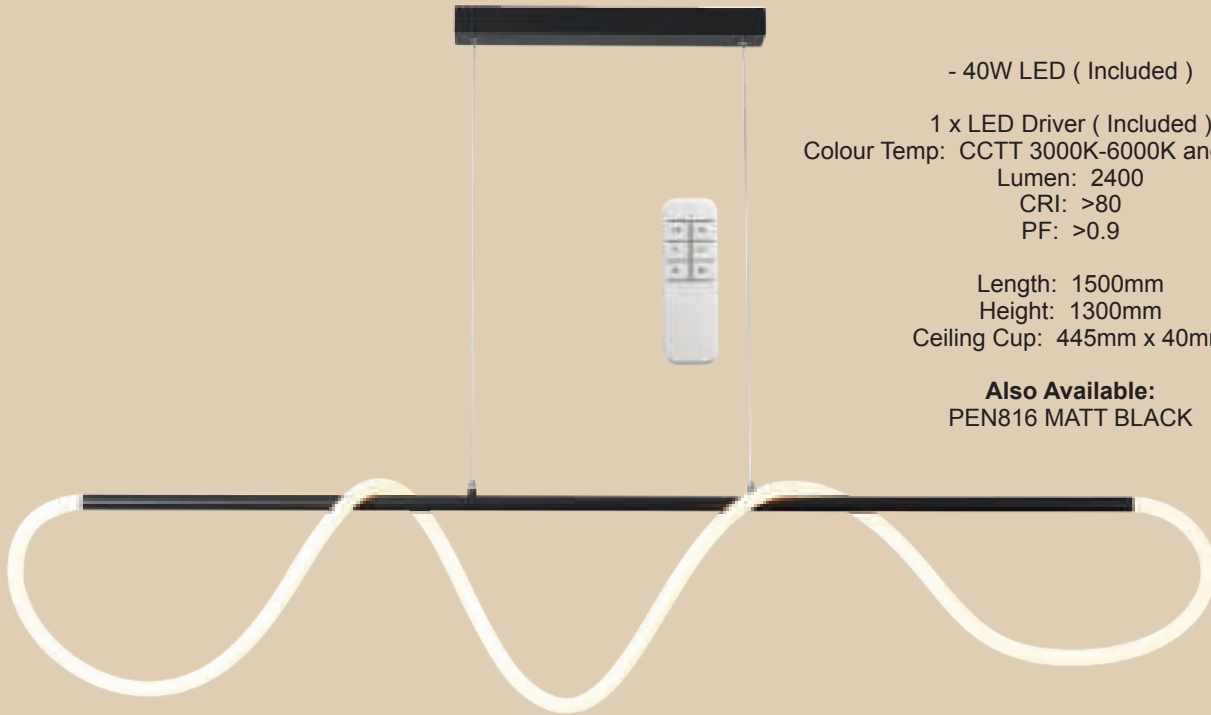

Pendants

LED PENDANTS

PEN815 MATT BLACK

Matt Black Metal and Flexible LED Silicone Tubing Pendant with Remote Control

The LED Silicon Tubing is Flexible and can be hung in whatever shape or form is preferred around the fitting

- 40W LED (Included)

1 x LED Driver (Included)

Colour Temp: CCTT 3000K-6000K and Dimmable

Lumen: 2400

CRI: >80

PF: >0.9

Length: 1500mm

Height: 1300mm

Ceiling Cup: 445mm x 40mm

Also Available:

PEN816 MATT BLACK

PEN816 MATT BLACK

Matt Black Metal and Flexible LED Silicone Tubing Pendant

The LED Silicon Tubing is Flexible and can be hung in whatever shape or form is preferred around the fitting