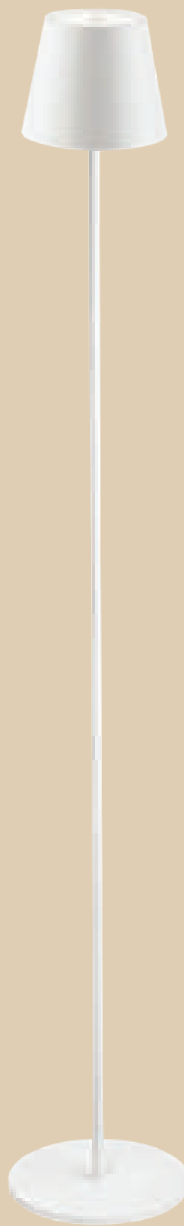

SL426 WHITE

Also Available:
TL661 WHITE

Rechargeable LED Standing Lamp
with Touch Control and Type C USB Cable

- 3W LED (Included)

Material: Metal
Colour Temp: CCT 3000K, 4000K, 6500K
and Dimmable
Battery: 2600mAh Lithium-Ion
Charging time: 4-6 Hours
Working time: 10-12 Hours

Height: 1250mm
Base: 110mm