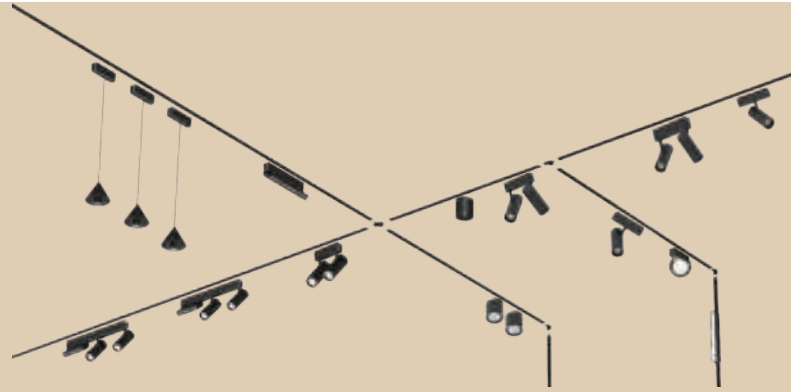

Track Lighting

SLIMLINE TRACK SYSTEM

S301/1M BLACK

1 Meter Slimline Track,
both sides are conductive
24V DC

Material: Aluminium

Length: 1000mm
Width: 16.5mm
Depth: 4.5mm

S302/2M BLACK

2 Meter Slimline Track,
both sides are conductive
24V DC

Material: Aluminium

Length: 2000mm
Width: 16.5mm
Depth: 4.5mm

S303/3M BLACK

3 Meter Slimline Track,
both sides are conductive
24V DC

Material: Aluminium

Length: 3000mm
Width: 16.5mm
Depth: 4.5mm

S304/100W BLACK

100W 2.4G Slimline Intelligent
Power Supply

Material: Plastic

Input Voltage: 185-265V AC

Output Voltage: 24V DC

Length: 330mm

Width: 25mm

Depth: 30mm

Cord: 25mm

S305 REMOTE

2.4 G Remote Control

Material: PC