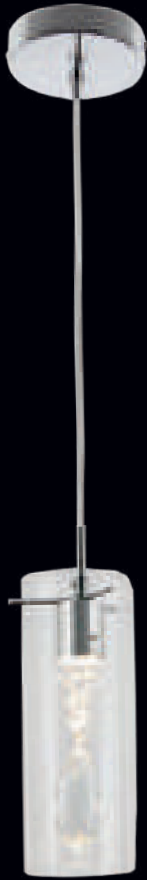

PEN529/5 BLACK

Metal Pendant with Crystals

- 5 x 60W SES

Width: 480mm
Height: 540mm
Chain: 1000mm
Ceiling Cup: 93mm

Pendants

CRYSTAL PENDANTS

PEN280/1 CRYSTAL

Polished Chrome LED Pendant
with Clear Glass and Crystals