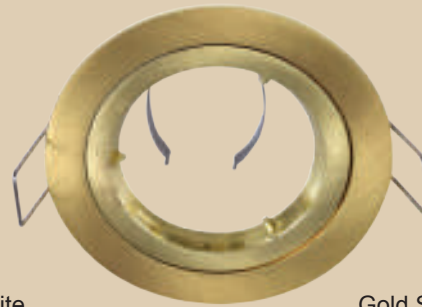

DL233

- 12V / 50W
Tilt
Bayonet Lock

Cut Out: 79mm
Diameter: 93mm

Colours Available:
Gold Satin, Satin Chrome, White

DL244

- 12V / 50W
Straight
Bayonet Lock

Cut Out: 68mm
Diameter: 77mm

Colours Available:
Gold Satin, Satin Chrome, White