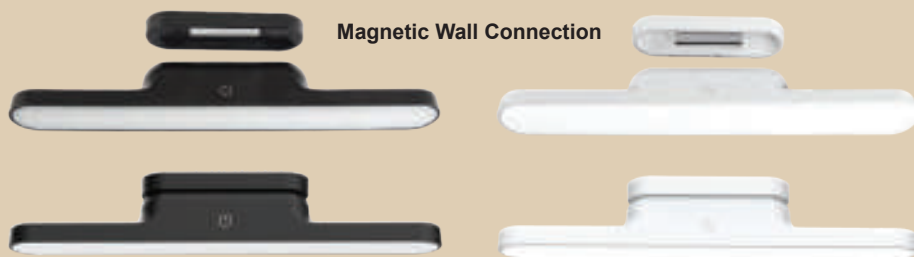

Emergency / Rechargeable

RECHARGEABLE LED ABS TABLE LAMPS

TL682 BLACK

TL683 WHITE

Magnetic LED Table or Wall Light with Touch Control, USB Cable
Rechargeable and Multifunctional
Can be used as a Table Lamp, Wall Light,
Under Counter Light or Hand Carry Torch

- 3W LED (Included)

Material: ABS
Colour Temp: CCT 2800K, 4000K, 6500K and Dimmable
Battery: 1200mAh Lithium-Ion

Charging time: 3 Hours
Working time: 3 - 8 Hours

Width: 30mm
Length: 250mm