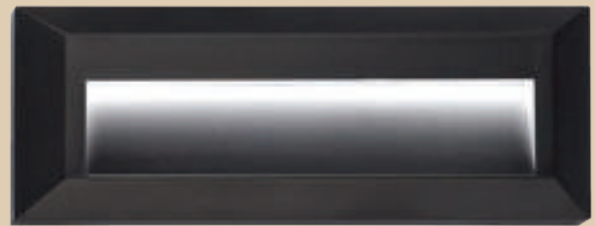

FT025
LED Footlight
ABS and PC Cover
IP65

- 2W LED (Included)

Colour Temp: 3000K - 6000K
Lumen: 100

Width: 80mm
Length: 230mm
Depth: 27mm

Colours Available:
Black, White