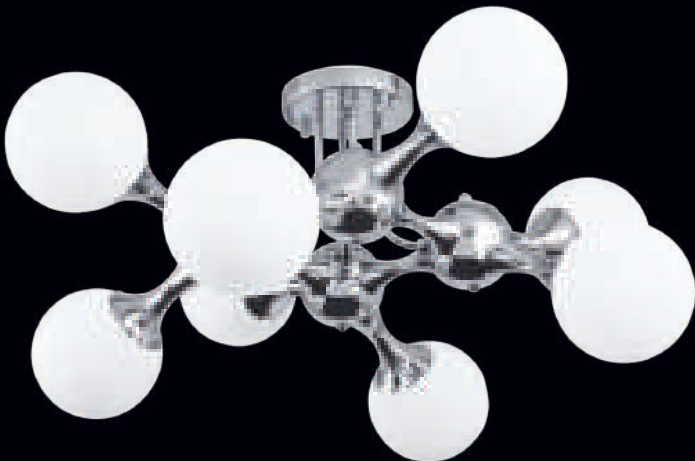

CF381/8 CHROME
Polished Chrome with White Glass

- 8 x 60W ES

Width: 750mm
Height: 350mm
Ceiling Cup: 150mm