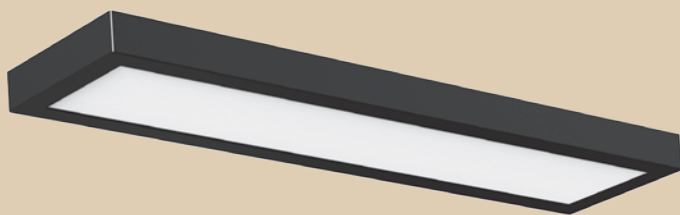

Downlighters

LED SURFACE DOWNLIGHTERS

DL518 BLACK **DL519 WHITE**

Surface Mounted Panel Light, IP20
Material: Metal and PC
CCT - Switch on the fitting

- 18W LED (Included)

Colour Temp: CCT 3000K, 4000K, 6000K

Lumen: 1800

CRI: >80

PF: 0.5

Beam Angle: 120 Degrees

Length: 620mm

Width: 150mm

Height: 34mm