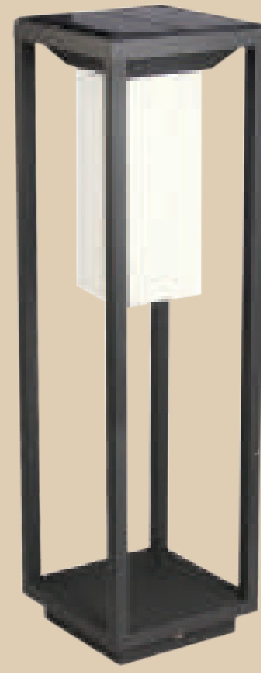

LS021 MATT BLACK

Die Cast Aluminium Pillar
Outdoor LED Solar Light
with Sensor and Spike
IP65

- 2W LED (Included)

Colour Temp: 6000K
Lumen: 200
CRI: >70
PF: >0.5

Width: 140mm
Height: 500mm
Spike: 208mm

Also Available:
LS020 MATT BLACK