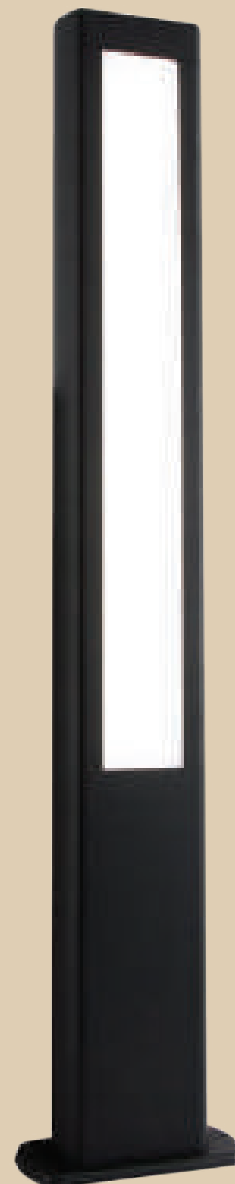

Colour Temp: 4000K
Lumen : 350

Width: 160mm
Height: 500mm
Depth: 54mm

LFL028 MATT BLACK

Aluminium Standing Lantern
IP65

- 10W LED (Included)

Colour Temp: 6000K
Lumen: 700
CRI: >70
PF: >0.5

Width: 163mm
Height: 800mm
Depth: 57mm