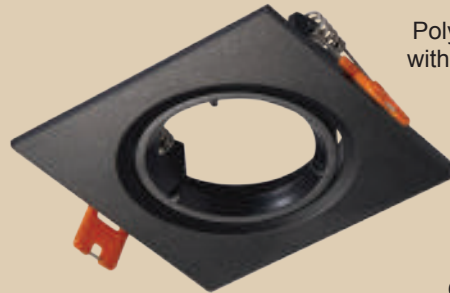

DL131

Polycarbonate Down Light
with Bayonet Lock, Straight
without lampholder

- GU10 LED Bulb

Cut Out: 70mm
Diameter: 90mm

Colours Available:
Black, White