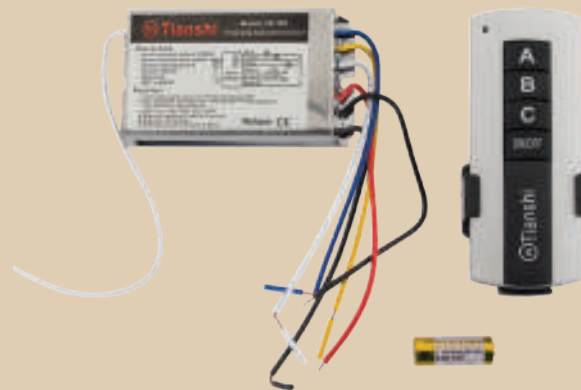

PART501
3 Way Remote and Receiver