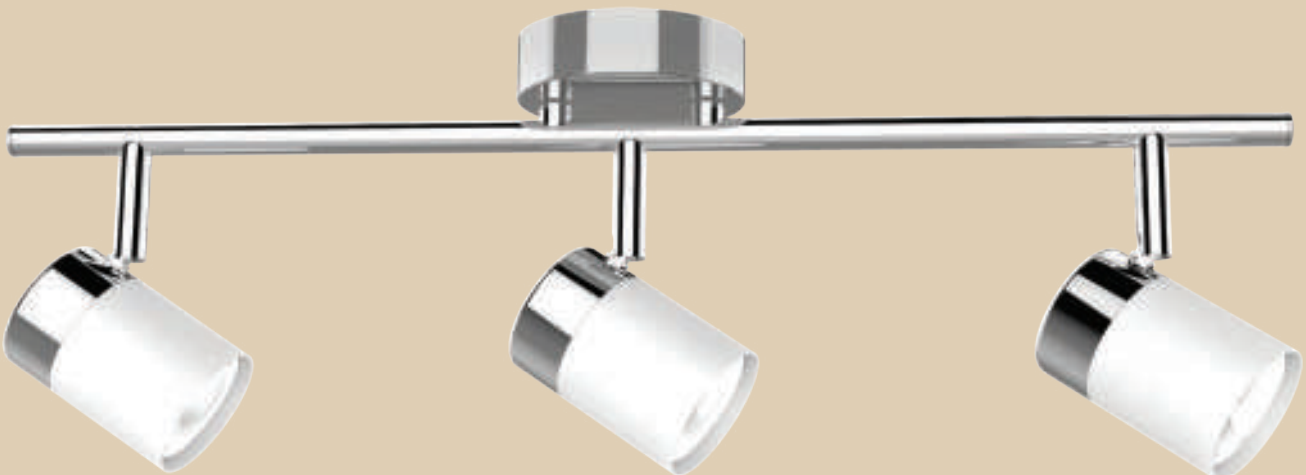

S170/3 CHROME/WHITE
Matt White and Polished Chrome Spotlight

- 3 x 50W GU10 (Not Included)

Base: 80mm
Length: 500mm

Recommended bulb to use