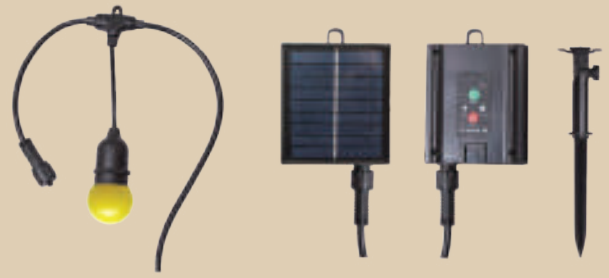

Outdoor Lighting

SOLAR LIGHTING - STRING LIGHTS

SOLAR LAMPS MUST BE INSTALLED OUTDOORS IN DIRECT SUNLIGHT.
THE DURATION OF THE LIGHT DEPENDS HEAVILY ON THE INTENSITY AND DURATION OF SUNLIGHT DURING THE DAY.