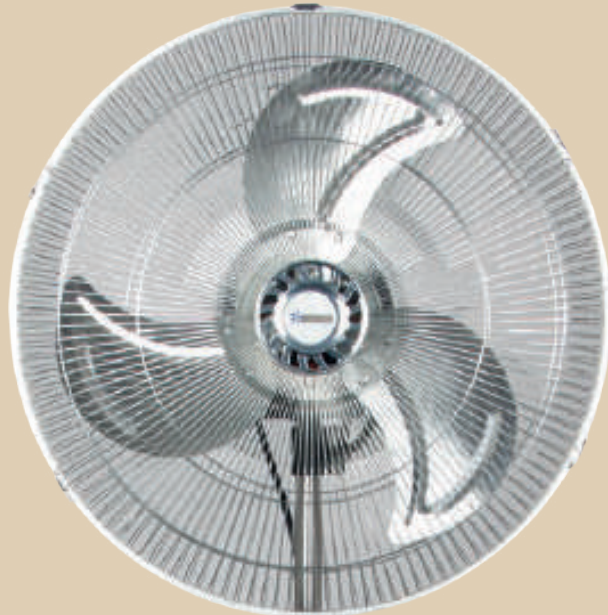

FLOOR FAN

FAN008/3 IN ONE

3 Speed

Power: 85W

Height Adjustable, Tilting Head

Whisper Quiet Operation

Easy to Assemble

Fan Grid: 500mm

Floor Fan:

Base: 500mm

Height: 1060mm (Min.) 1300mm (Max.)

Table Fan:

Frame: 280mm x 450mm

Wall Fan:

Depth: 400mm