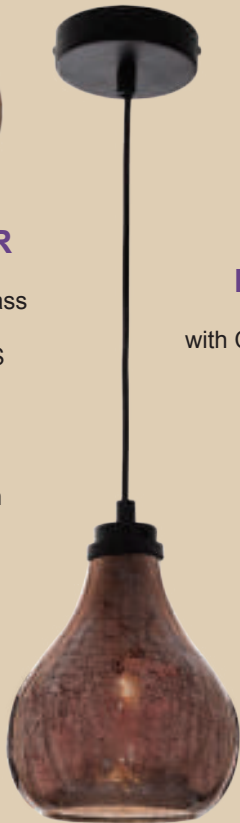

PEN416 ROSE COPPER
Metal Pendant
with Rose Copper Crackle Glass

- 1 x 40W (9W) SES

Width: 160mm
Height: 210mm
Cord: 1000mm
Ceiling Cup: 100mm