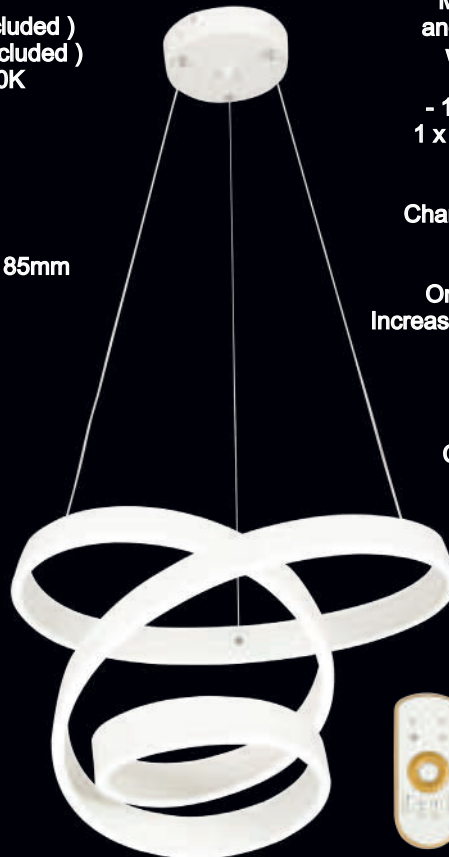

PEN617 WHITE

Matt White Aluminium
and Acrylic LED Pendant
with Remote Control

- 120W LED (Included)
1 x LED Driver (Included)

Colour Temp:
Changeable 3000K – 6000K
Lumen: 13200

On / Off Remote Control
Increase and Decrease Brightness

Width: 510mm
Height: 350mm
Cord: 1000mm
Ceiling Cup: 160mm