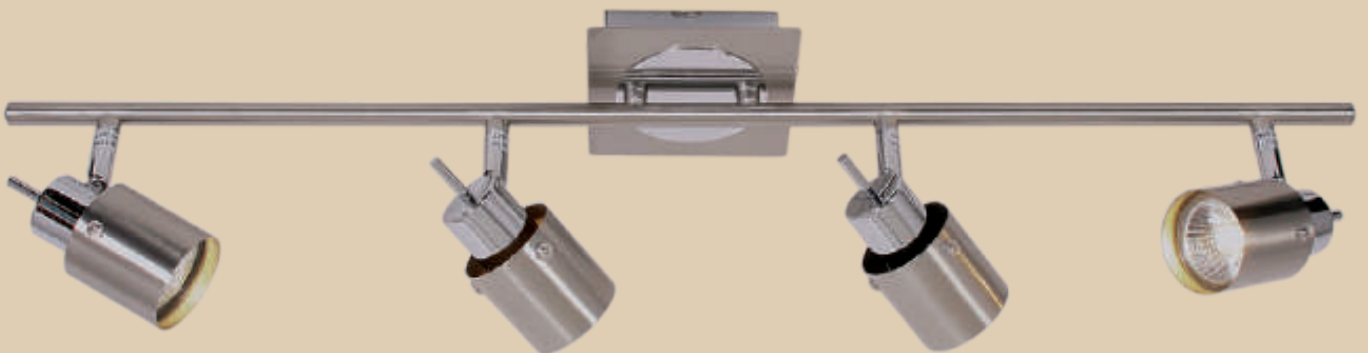

S050/4 SC/CHR

Satin and Polished Chrome Spotlight

- 4 x GU10 (Not Included)

Base: 110mm
Length: 720mm

Recommended bulb to use