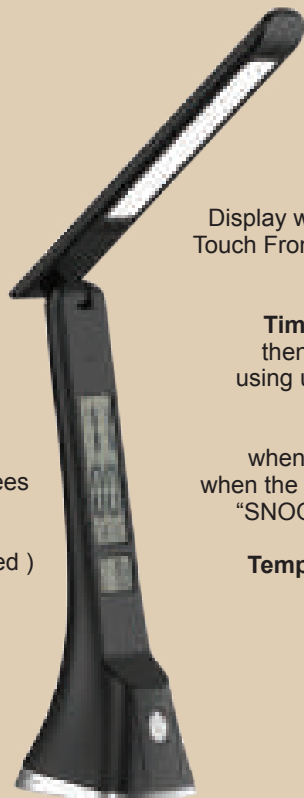

TL648 BLACK

Rechargeable LED Table Lamp, IP20
Dimmable and CCT
USB Charging Port, Foldable arm at 90 Degrees

- 5W LED (Included)
- 5V Power Supply Adapter and USB (Included)

Material: ABS
Colour Temp: 3000K - 6000K
Lumen: 280
CRI: >80
PF: >0.5

Features: Dimmable and CCT

Display with Time, Calender, Temperature and Alarm Settings
Touch Front Silver Switch to switch on and off and for brightness
Press Front Silver Switch for CCT

Time and Calender Setting: Push the button "M", then push button "S", when the figure start flashing, using up and down button to set, push "S" to next figure.

Alarm Setting: Push the button "M" twice, when the display top shows "Alarm", Push button "S", when the figure start flashing, using up and down button to set. "SNOOZE" time is 60 seconds, push "S" to shut snooze.

Temperature: Push "Down" Button to change degree from Celsius to Fahrenheit

Lithium Battery 1200mA
Charging Time: 2-3 hours
Discharging Time: 2.5 hours

Height: 480mm
Base: 95mm x 75mm