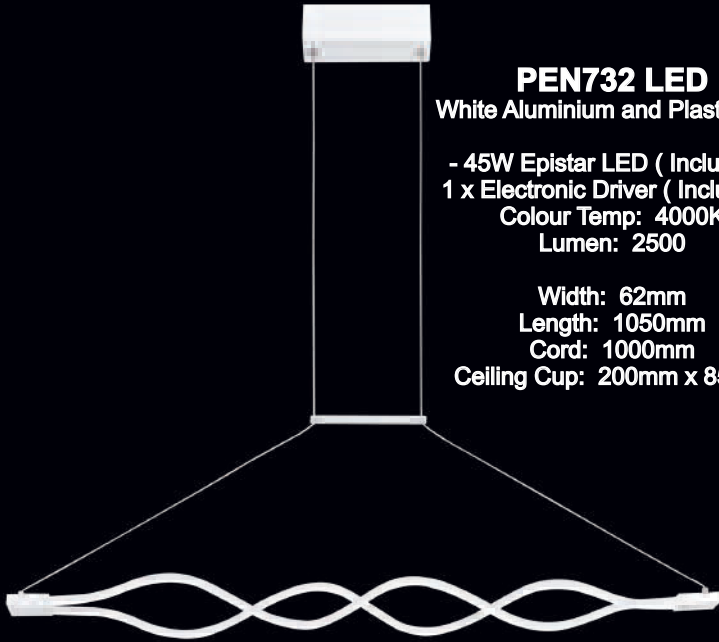

Pendants

LED PENDANTS

PEN732 LED

White Aluminium and Plastic LED Pendant

- 45W Epistar LED (Included)
1 x Electronic Driver (Included)
Colour Temp: 4000K
Lumen: 2500

Width: 62mm
Length: 1050mm
Cord: 1000mm
Ceiling Cup: 200mm x 85mm