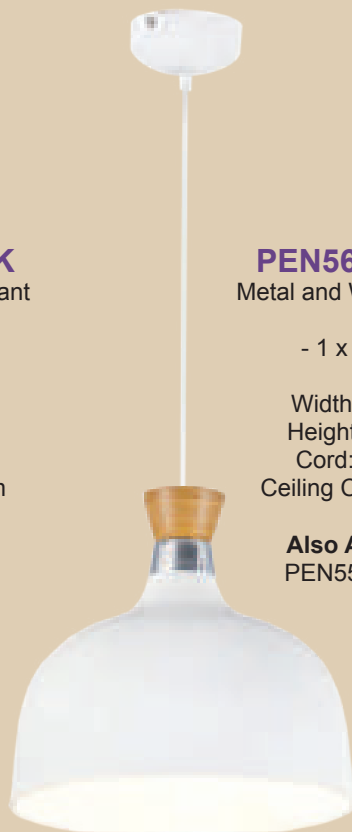

PEN559 BLACK
Metal and Wood Pendant

PEN560 WHITE
Metal and Wood Pendant

- 1 x 60W ES
Width: 220mm
Height: 220mm
Cord: 900mm
Ceiling Cup: 110mm

Also Available:
PEN559 BLACK