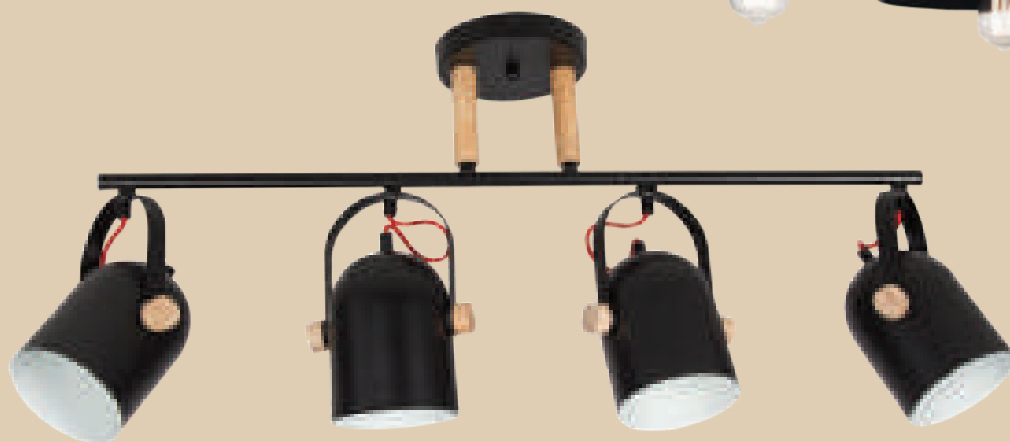

CH258/4 BLACK

Metal and Wood Chandelier

- 4 x 60W ES

Length: 903mm
Height: 380mm