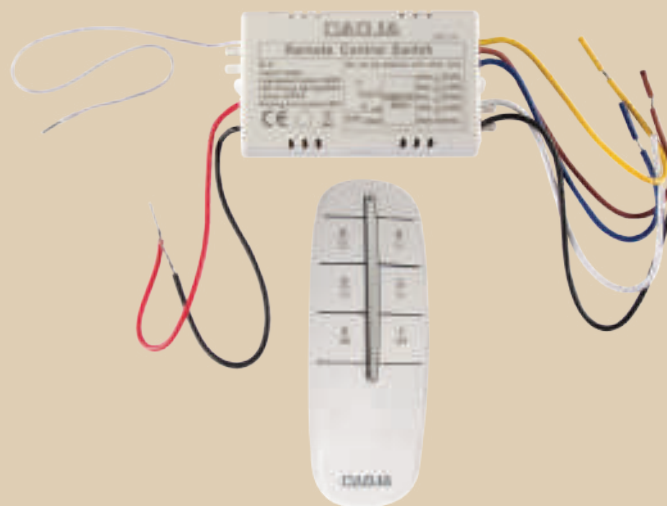

PART506
4 Way Remote and Receiver for CF097