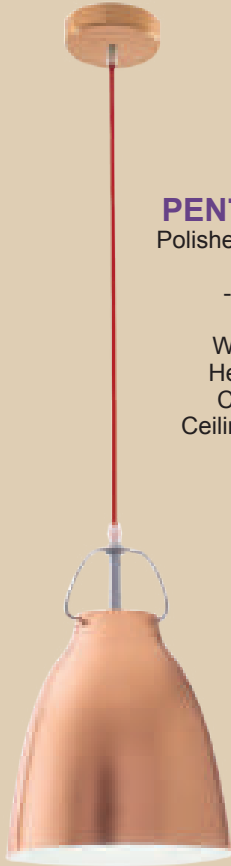

COPPER

PEN718 COPPER
Polished Copper Pendant

- 1 x 11W ES

Width: 200mm
Height: 275mm
Cord: 850mm
Ceiling Cup: 100mm

PEN719 COPPER
Polished Copper Pendant

- 1 x 11W ES

Width: 395mm
Height: 200mm
Cord: 850mm
Ceiling Cup: 100mm