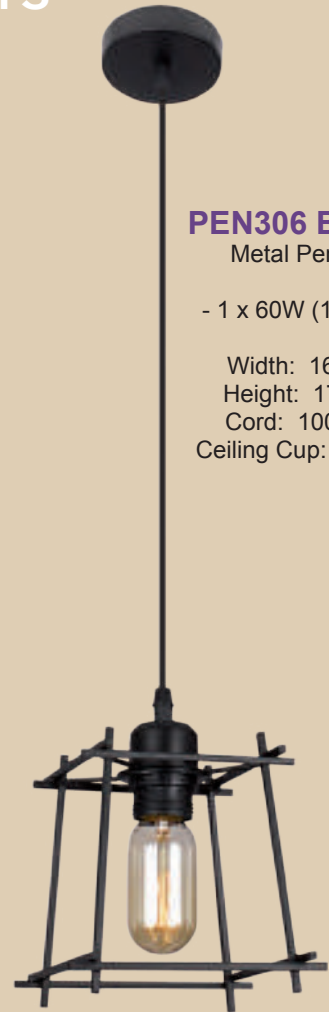

PEN750/1 BLACK

Metal Pendant

- 1 x 60W (11W) ES

Width: 250mm
Height: 300mm
Cord: 1000mm
Ceiling Cup: 100mm

PEN306 BLACK

Metal Pendant

- 1 x 60W (11W) ES

Width: 160mm
Height: 175mm
Cord: 1000mm
Ceiling Cup: 100mm