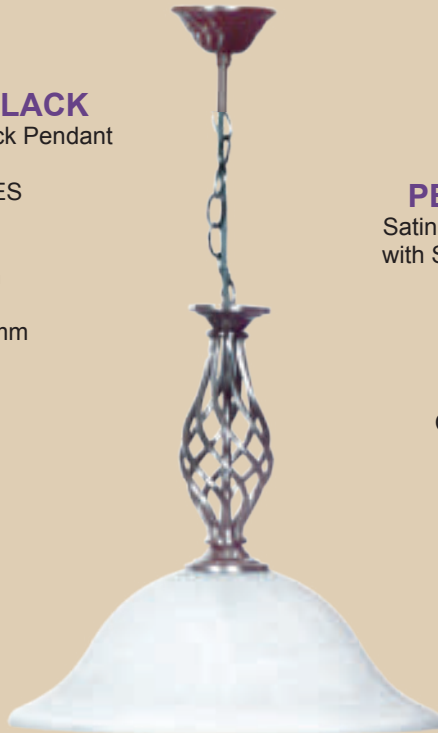

PEN640/1 WHITE
Satin Chrome Metal Pendant
with Sand White Metal Cover

Pendants

CHROME, SATIN CHROME PENDANTS

- 6 x 60W (11W) ES
Width: 320mm
Height: 600mm
Cord: 1100mm
Ceiling Cup: 120mm

PEN1031 SATIN
Satin Chrome Pendant
with Alabaster Glass

- 1 x 60W ES
Width: 400mm
Height: 385mm
Chain: 960mm

Also Available:
PEN1032 BLACK