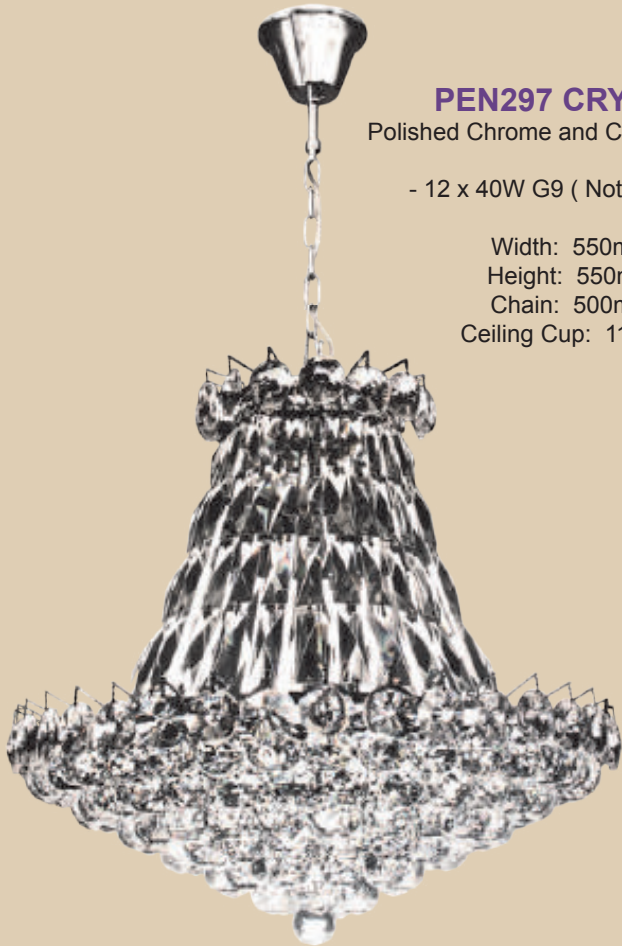

Also Available:
PEN487 LED

Pendants

CRYSTAL PENDANTS

PEN297 CRYSTAL

Polished Chrome and Crystal Pendant

- 12 x 40W G9 (Not Included)

Width: 550mm
Height: 550mm
Chain: 500mm
Ceiling Cup: 115mm

PEN281/6 CHROME