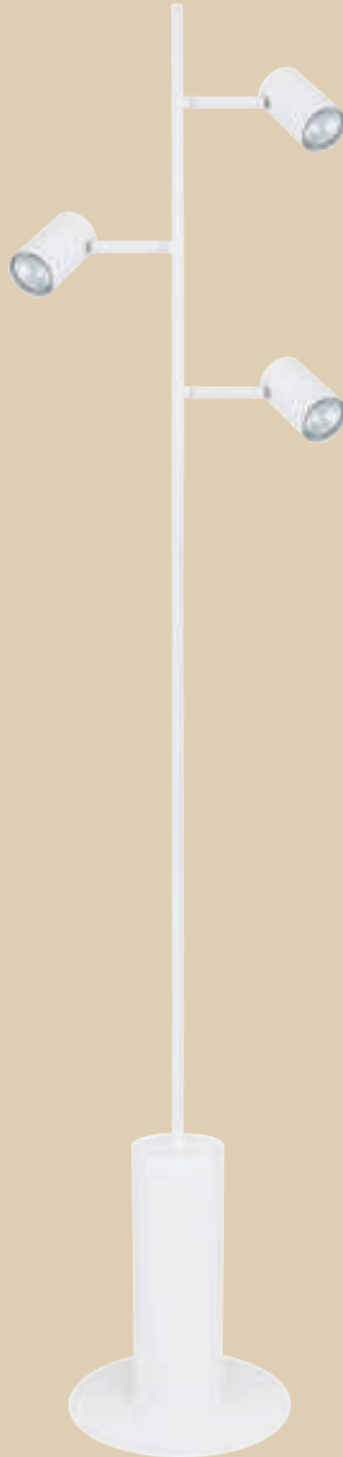

SL406
Metal Floor Lamp
On / Off Foot Switch

- 3 x GU10 (Not Included)

Height: 1550mm
Base: 250mm

Also Available:
S406 WHITE RANGE