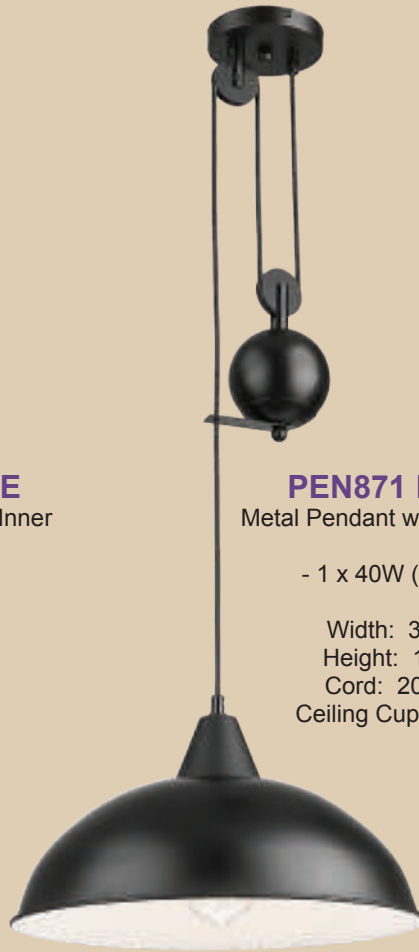

Also Available:
PEN224/3 CHROME
PEN225/3 SATIN

Pendants

METAL PENDANTS

PEN870 ANTIQUE
Metal Pendant with White Inner

- 1 x 40W (11W) ES

Width: 370mm
Height: 190mm
Cord: 2000mm
Ceiling Cup: 120mm

PEN871 BLACK
Metal Pendant with White Inner