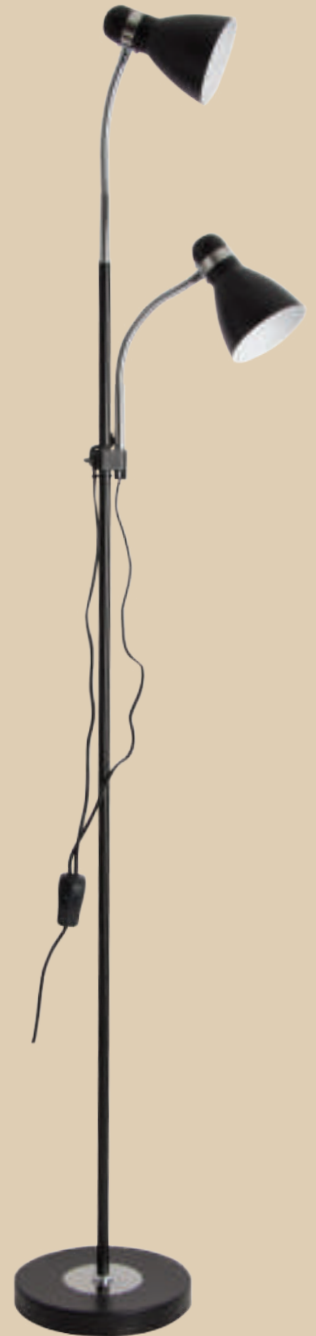

SL089

Metal and Polished Chrome
Floor Lamp with Gooseneck Arms

- 2 x 60W (11W) ES

Height: 1630mm
Base: 220mm

Colours Available:
Black, White