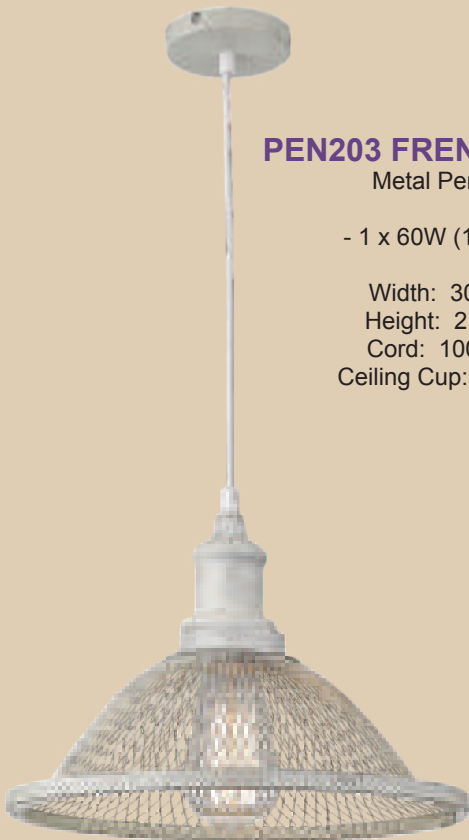

PEN203 FRENCH WHITE

Metal Pendant

- 1 x 60W (11W) ES

Width: 300mm
Height: 210mm
Cord: 1000mm
Ceiling Cup: 100mm

PEN208 FRENCH WHITE

Metal Pendant

- 1 x 60W (11W) ES

Width: 270mm
Height: 300mm
Cord: 1000mm
Ceiling Cup: 100mm