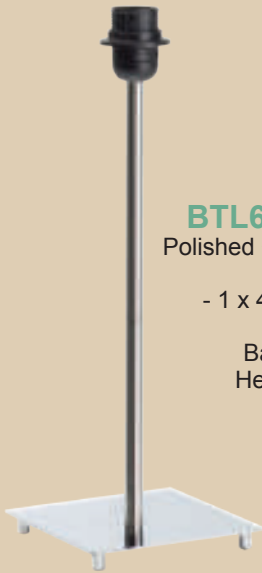

Also Available:
SL018 BLACK

TL144 BLACK
Metal Table Lamp

- 2 x 60W ES

Height: 500mm
Base: 190mm
Width: 260mm

Also Available:
PEN725/1 BK/GD
PEN726/3 BK/GD

METAL LAMPS

Table & Floor lamps

METAL LAMPS