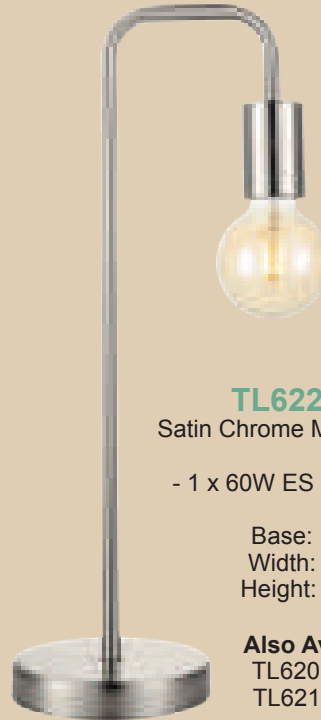

SATIN CHROME LAMPS

TL635 SATIN
Metal Table Lamp

- 1 x 40W ES (Not Included)

Base: 100mm
Height: 295mm

Also Available:
TL633 SAND BLACK
TL634 SAND WHITE
TL636 SATIN BRASS
TL637 GUN METAL

TL622 SATIN
Satin Chrome Metal Table Lamp