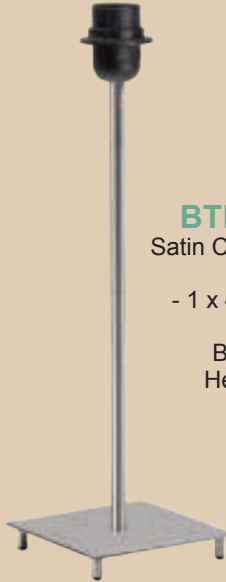

BTL623 CHROME
Polished Chrome Table Lamp

BTL624 SATIN
Satin Chrome Table Lamp

- 1 x 40W (11W) SES

Base: 110mm
Height: 355mm