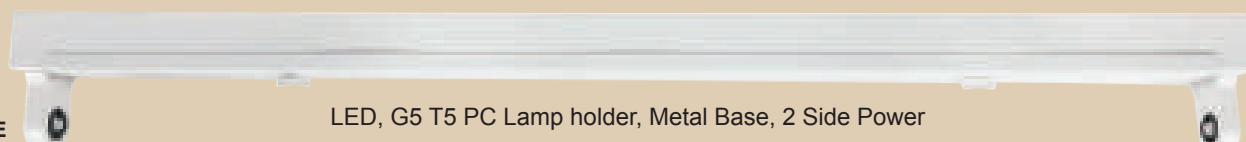

G5 T5 LED OPEN CHANNEL FITTING

NO LED STARTER OR ELECTRONIC BALLAST REQUIRED FOR FITTING
Wired for LED Tubes

LIVE LED, G5 T5 PC Lamp holder, Metal Base, 2 Side Power NEUTRAL

FTL741 WHITE - 1 x 8W T5 LED Tube (Not Included) Width: 40mm Length: 580mm Height: 28mm Recommended Bulb: BULB LED 201, BULB LED 202	FTL742 WHITE - 1 x 16W T5 LED Tube (Not Included) Width: 40mm Length: 1180mm Height: 28mm Recommended Bulb: BULB LED 203, BULB LED 204	FTL743 WHITE - 1 x 18W T5 LED Tube (Not Included) Width: 40mm Length: 1480mm Height: 28mm Recommended Bulb: BULB LED 220