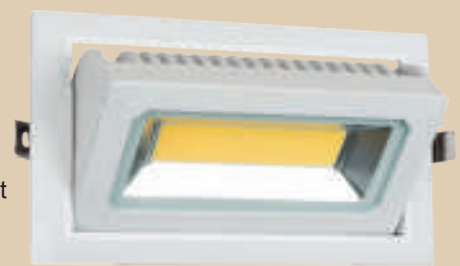

DL102 WHITE

- 40W LED (Included)
1 x Isolated Driver
Colour Temp: 4000K
Lumen: 2800