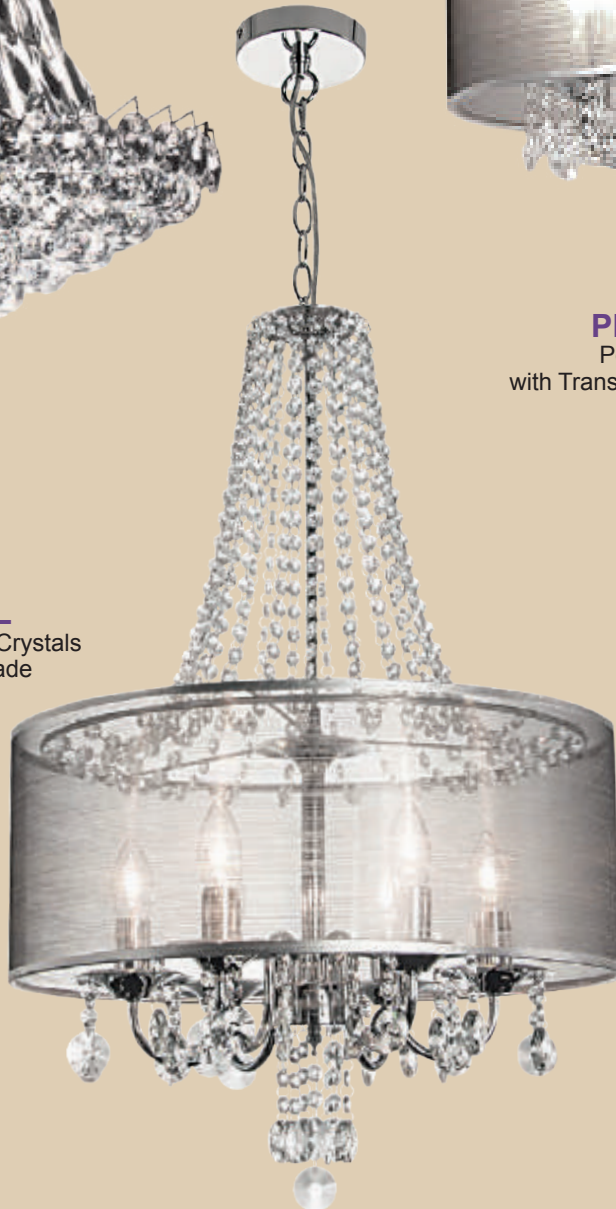

PEN549 CRYSTAL

Polished Chrome Pendant with Crystals
and Transparent Silver Shade

- 6 x 40W SES

Width: 500mm
Height: 750mm
Chain: 1000mm
Ceiling Cup: 115mm