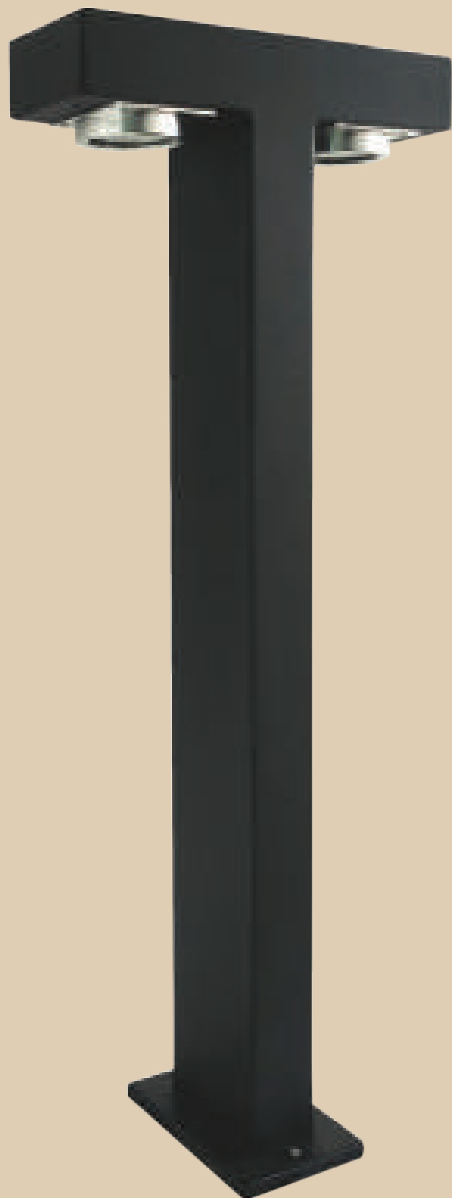

Outdoor Lighting

LED BOLLARDS

LFL031 BLACK

Metal LED Bollard
IP65

- 10W LED (Included)

Colour Temp: 3000K
Lumen: 700
CRI: >80
PF: 0.6

Length: 240mm
Height: 900mm
Width: 80mm