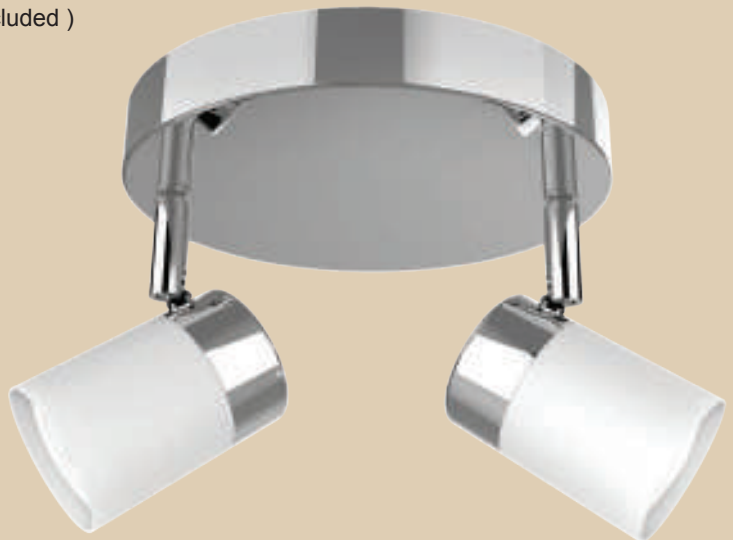

S170/1 CHROME/WHITE
Matt White and Polished Chrome Spotlight

S170/2 CHROME/WHITE
Matt White and Polished Chrome Spotlight

- 2 x 50W GU10 (Not Included)

Base: 180mm