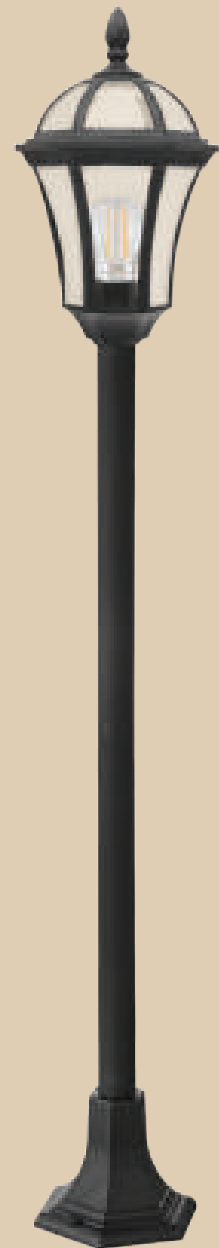

Material: PP and PC

- 1 x 11W ES (Not Included)

Width: 173mm
Height: 1263mm
Base: 190mm

LFL037 BLACK

6 Panel
Polypropylene Base with Clear PC
IP44

Material: PP and PC

- 3 x 11W ES (Not Included)

Width: 533mm
Height: 2224mm
Base: 225mm