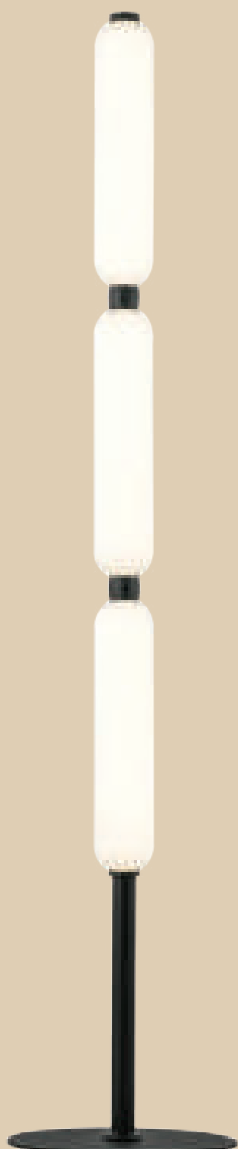

Table & Floor lamps

LED STANDING LAMPS

SL402 BLACK

Also Available:
PEN791/3 BLACK

Aluminium and Opal Glass Standing Lamp

On / Off Foot Switch

- 24W LED (Included)

Colour Temp: 4000K
Lumen: 1920
CRI: >80
PF: >0.9

Height: 1200mm
Base: 240mm