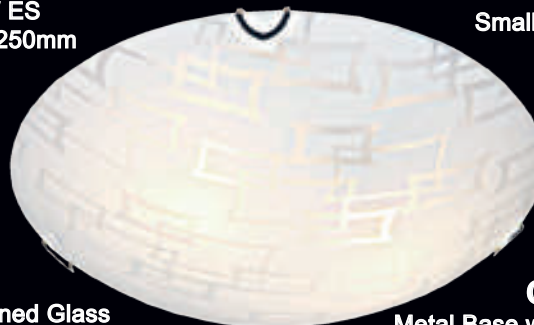

CF495
Metal Base with Patterned Glass
Polished Chrome Clips

CF496
Metal Base with Patterned Glass
Polished Chrome Clips

Large: - 2 x 60W ES
Width: 300mm
Small: - 1 x 60W ES
Width: 250mm