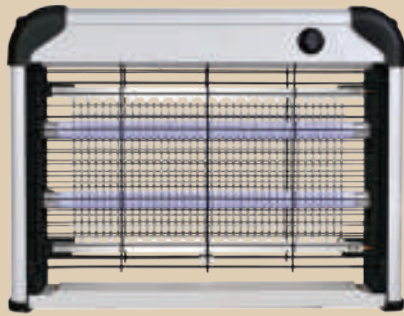

OUTDOOR LIGHTING

Outdoor Lighting

MOSQUITO LAMPS

ML200
- 2 x 8W

Length: 340mm
Width: 75mm
Height: 265mm

UVA Mosquito Killer Lamp
Material: Aluminium
Electric Shock Network High Voltage 1400V
Input voltage: 220-240V 50/60Hz
Indoor use only