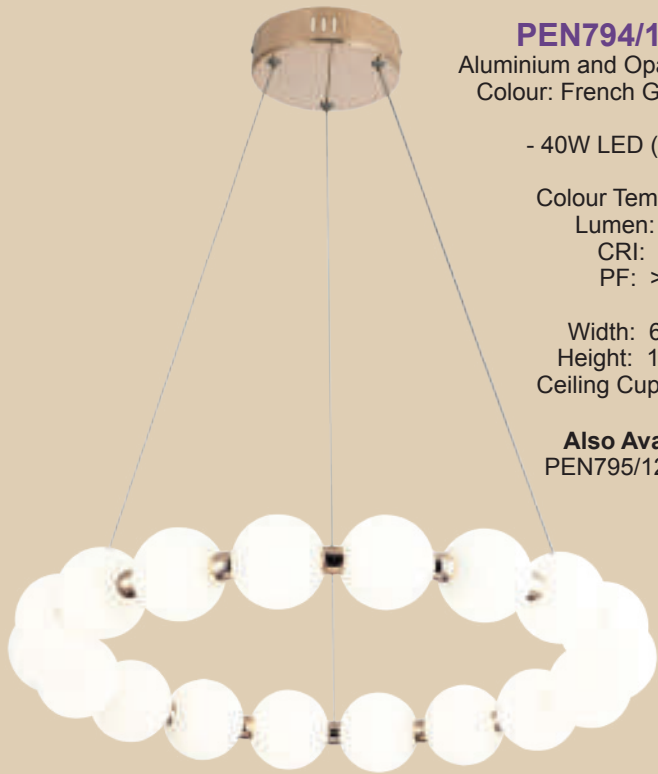

Pendants

LED PENDANTS