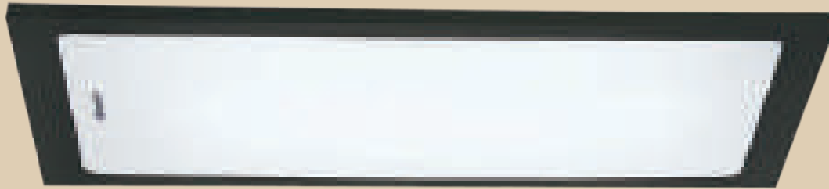

Width: 58mm
Length: 1230mm

Linear Lighting

LED

FTL150 Metal and Polycarbonate Fitting

- 24W LED (Included)

Colour Temp: 4000K
Lumen: 1800

Length: 740mm
Width: 220mm
Depth: 96mm

Colours Available:
Black, Silver, White