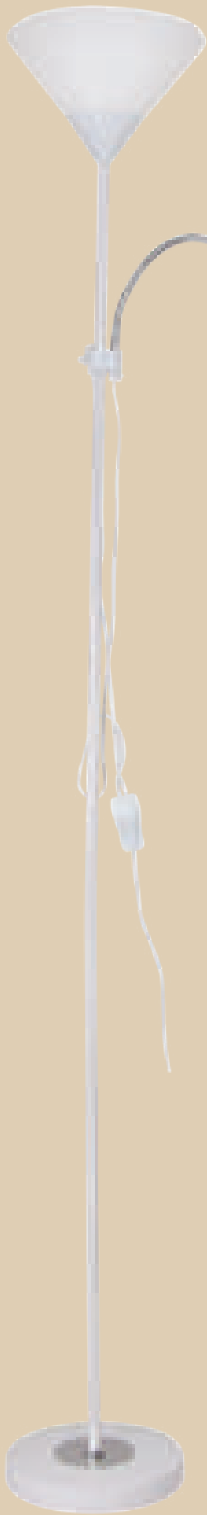

Table & Floor lamps

STANDING LAMPS

SL087

Metal and Polished Chrome
Mother and Son Floor Lamp
with PVC Covers

- 1 x 40W (11W) SES
- 1 x 60W (11W) ES

Height: 1790mm
Base: 220mm

Colours Available:
Black, White