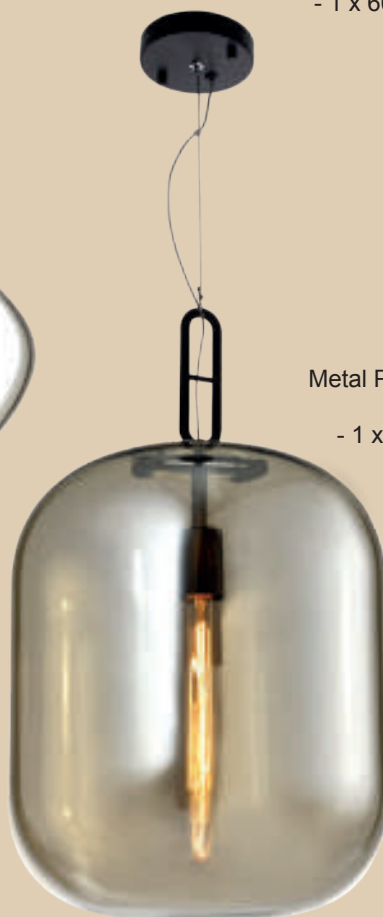

Width: 300mm
Height: 240mm
Cord: 1000mm
Ceiling Cup: 120mm

PEN603 COGNAC

Metal Pendant with Cognac Colour Glass

- 3 x 60W (11W) ES

Width: 560mm
Height: 440mm
Chain: 1000Mm
Ceiling Cup: 120mm

PEN598 COGNAC

Metal Pendant with Cognac Colour Glass