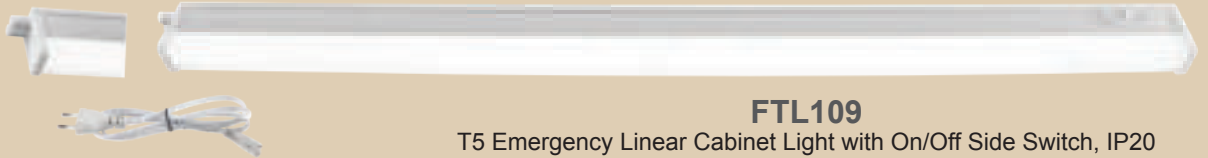

Linear Lighting

LED UNDER COUNTER LIGHTS

FTL109

T5 Emergency Linear Cabinet Light with On/Off Side Switch, IP20
Includes: 2 Clips, 2 Screws, 1 Connector, 2 Pin Power Cable
Fitting is Extendable

- 9W LED

Power Cable: 1200mm

Emergency Time: 4 Hours

Emergency Wattage: 3W

Material: Plastic
Colour Temp: 4000K

Lumen: 810

Length: 578mm

Battery: 1800mAh

Width: 23mm

Chips: SMD2835

Height: 35mm

PF: >0.5

LED, Plastic Under Counter Light with Switch, IP20
Fitting is Extendable

1 x 1200mm Power Supply Cable and 1 Set of Parts (Included)
Chips: SMD 2835
Power Factor: >0.5

FTL110 WHITE

Colour Temp: 4000K

FTL210 WARM

Colour Temp: 3000K

- 5W LED (Included)

Lumen: 400

Width: 21mm

Length: 315mm (Not Including Cable)

Depth: 34mm

Aluminium and Plastic Under Counter Light with Switch
Can be connected with Connector Cable
Not Dimmable

1 x 300mm Connector Cable and Connector Block (Included)

1 x LED Driver (Included)

Colour Temp: 4000K

FTL111 WHITE

Colour Temp: 4000K

FTL211 WARM

Colour Temp: 3000K

- 9W LED (Included)

Lumen: 720

Width: 21mm

Length: 575mm (Not Including Cable)

Depth: 34mm

FTL710 SILVER

- 6W LED (Included)

Lumen: 480

Width: 23mm

Length: 305mm (Not Including Cable)

Depth: 35mm

FTL112 WHITE

Colour Temp: 4000K

FTL212 WARM

Colour Temp: 3000K

- 14W LED (Included)

Lumen: 1120

Width: 21mm

Length: 875mm (Not Including Cable)

Depth: 34mm

FTL711 SILVER

- 9W LED (Included)

Lumen: 720

Width: 23mm

Length: 575mm (Not Including Cable)

Depth: 35mm

FTL113 WHITE

Colour Temp: 4000K

FTL213 WARM

Colour Temp: 3000K

- 18W LED (Included)

Lumen: 1440

Width: 21mm

Length: 1175mm (Not Including Cable)

Depth: 34mm

FTL712 SILVER

- 12W LED (Included)

Lumen: 1100

Width: 23mm

Length: 875mm (Not Including Cable)

Depth: 35mm

FTL713 SILVER

- 16W LED (Included)

Lumen: 1400

Width: 23mm

Length: 1173mm (Not Including Cable)

Depth: 35mm