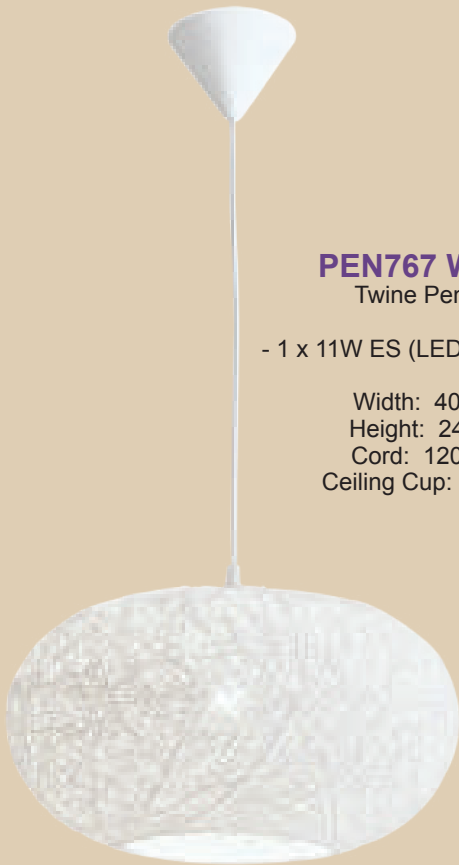

Pendants

NATURAL

PEN767 WHITE

Twine Pendant

- 1 x 11W ES (LED or CFL Only)

Width: 400mm
Height: 240mm
Cord: 1200mm
Ceiling Cup: 125mm