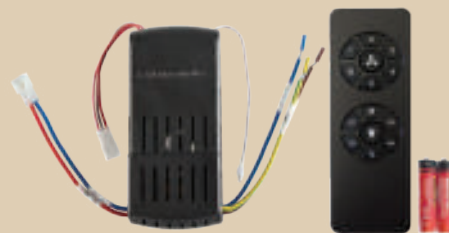

PART516

DC Ceiling Fan Remote and Receiver with Light for FCF013, FCF040, FCF041, FCF043, FCF048, FCF049, FCF050, FCF051, FCF086, FCF087