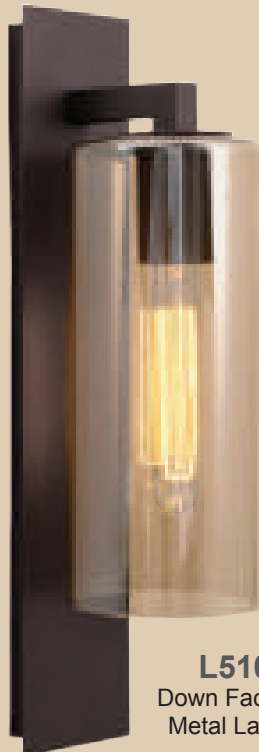

- 1 x 60W (11W) ES

Width: 230mm
Height: 410mm
Depth: 220mm

L509 BLACK
Down Facing Metal Lantern
with Clear Glass
IP44

- 1 x 60W (11W) ES

Width: 150mm
Height: 400mm
Depth: 190mm

L510 COFFEE
Down Facing Coffee Colour
Metal Lantern with Amber
Glass
IP44