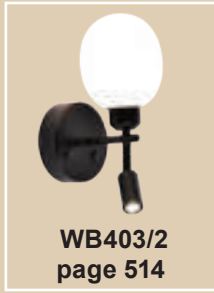

WALL BRACKETS