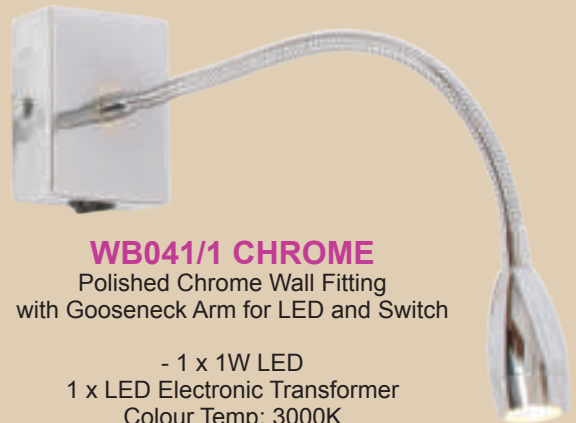

WB041/1 CHROME

Polished Chrome Wall Fitting
with Gooseneck Arm for LED and Switch

- 1 x 1W LED
1 x LED Electronic Transformer
Colour Temp: 3000K
Lumen: 120

Width: 60mm
Height: 80mm
LED Gooseneck Arm: 330mm