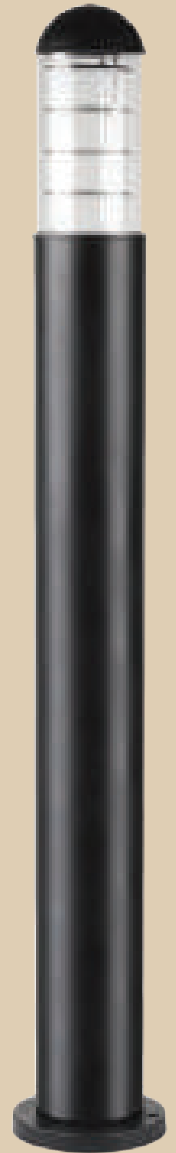

LFL041 BLACK

Polycarbonate Base
with Clear PC Cover
IP44

- 1 x 11W ES
(Energy Saver or LED only)

Base: 155mm
Height: 1100mm

Also Available:
LFL040 BLACK