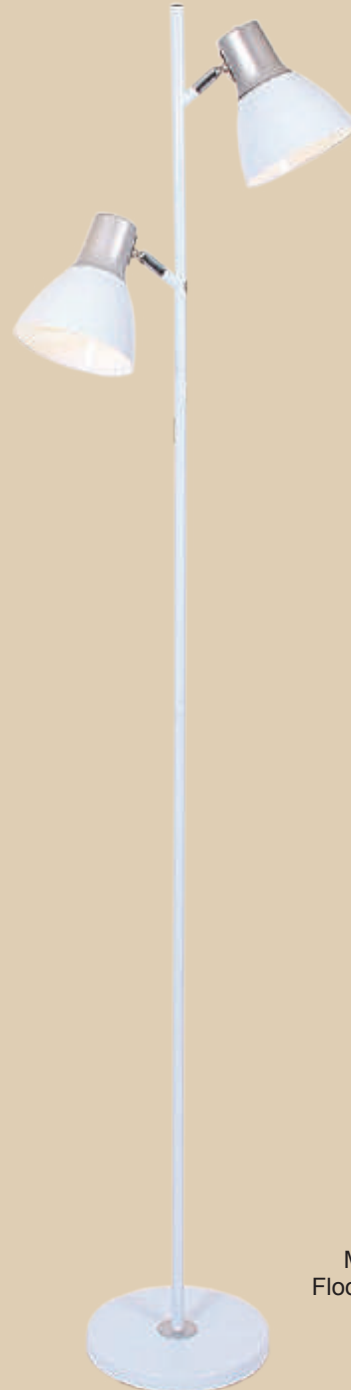

- 1 x 40W (11W) SES
- 1 x 60W (11W) ES

Height: 1790mm
Base: 220mm

Colours Available:
Black, White

SL062 SILVER

Antique Matt Silver Floor Lamp
On / Off Foot Switch

- 2 x GU10 (Not Included)

Height: 1600mm
Base: 220mm