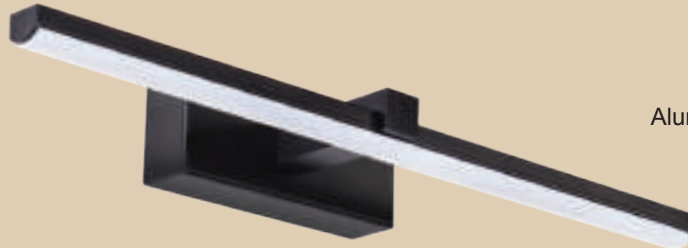

WB414 BLACK

Aluminium and PC Picture Light, IP44

- 24W LED (Included)

Colour Temp: 4000K
Lumen: 2160

Length: 1000mm
Height: 50mm
Depth: 105mm

Also Available:
WB413 BLACK