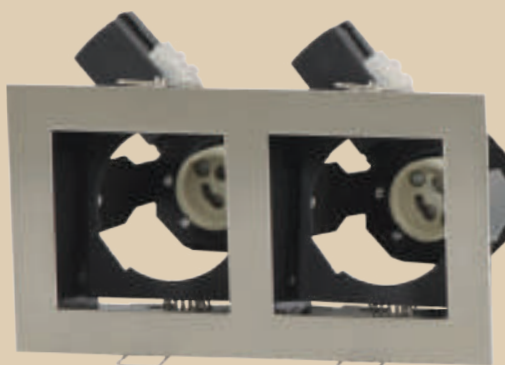

DL082 SATIN

220V - 240V/50W
Pressed Steel, Straight

- 2 x 50W GU10

Cut Out: 82mm
Length: 165mm
Width: 90mm

12V OR 220V - 240V PRESSED METAL