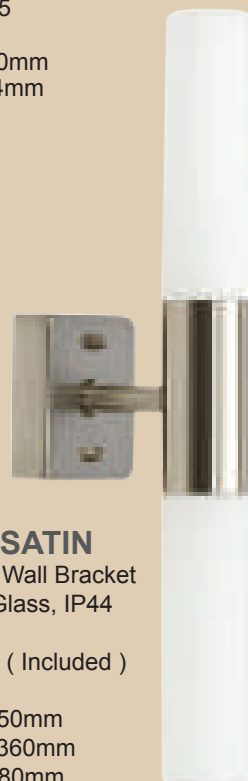

ML009 SATIN

Satin Chrome Wall Bracket with White Glass, IP44

- 2 x 40W G9 (Included)

Width: 50mm
Length: 360mm
Depth: 80mm
Base: 80mm