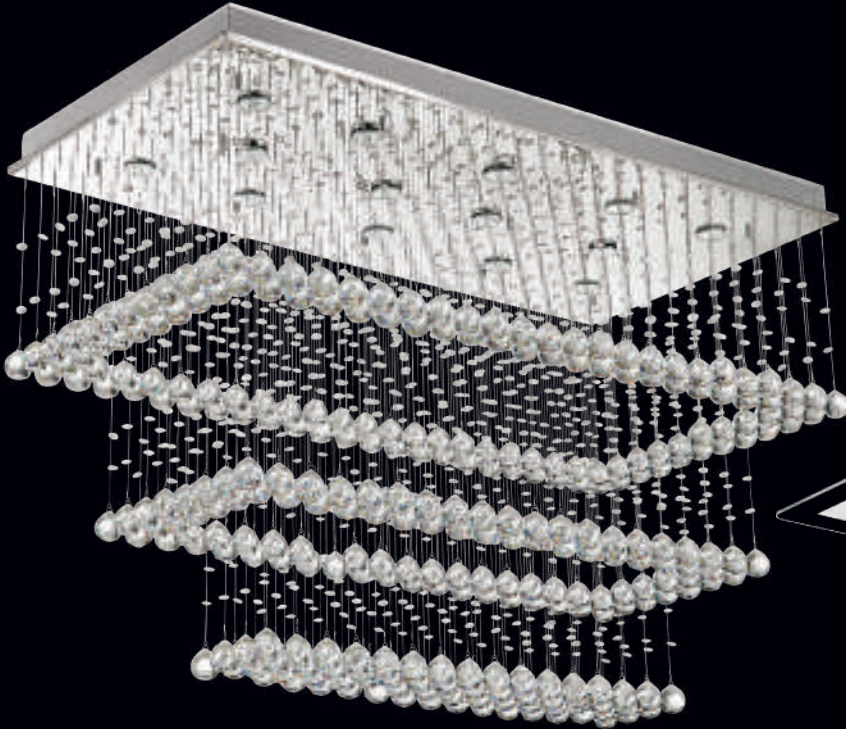

Width: 500mm
Height: 160mm

Ceiling Fittings

CRYSTAL

CF311 CRYSTAL

Stainless Steel and Crystal Ceiling Fitting
- 14 x 50W GU10 (Not Included)

Length: 1190mm
Width: 580mm
Height: 800mm

CF312/5 CRYSTAL

Polished Chrome with Glass and Crystals