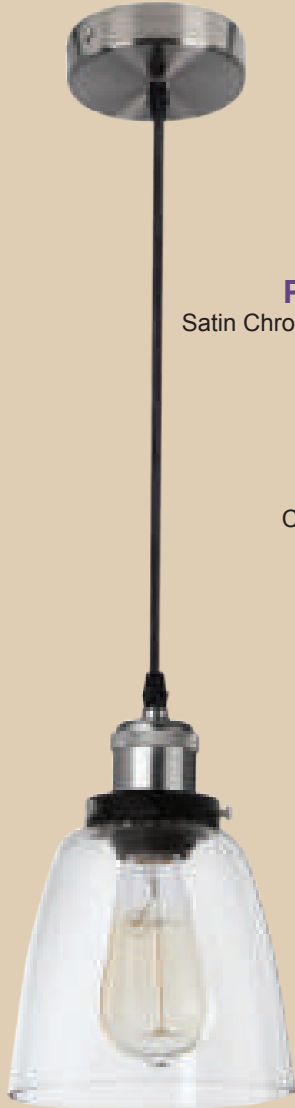

Pendants

GLASS PENDANTS

PEN921 SATIN

Satin Chrome Pendant with Clear Glass

- 1 x 40W ES

Width: 140mm
Height: 200mm
Cord: 1300mm
Ceiling Cup: 120mm

Also Available:
WB921 SATIN