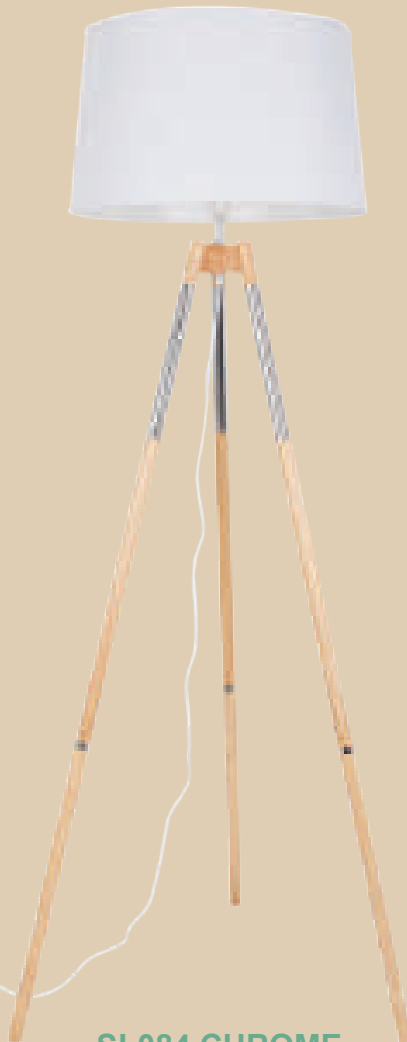

SL084 CHROME

Wood and Polished Chrome
Standing Lamp
with White Fabric Shade
On / Off Foot Switch

- 1 x 60W (14W) BC

Height: 1620mm
Width: 660mm
Shade: 415mm x 480mm x 280mm

SL037 SATIN

Satin Chrome Standing Lamp
with Grey Fabric Shade
On / Off Foot Switch