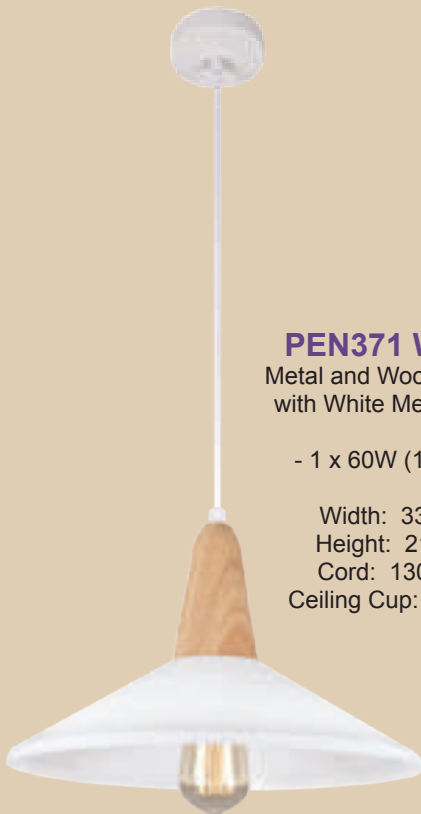

PEN371 WHITE
Metal and Wood Pendant
with White Metal Shade

- 1 x 60W (11W) ES

Width: 330mm
Height: 210mm
Cord: 1300mm
Ceiling Cup: 100mm