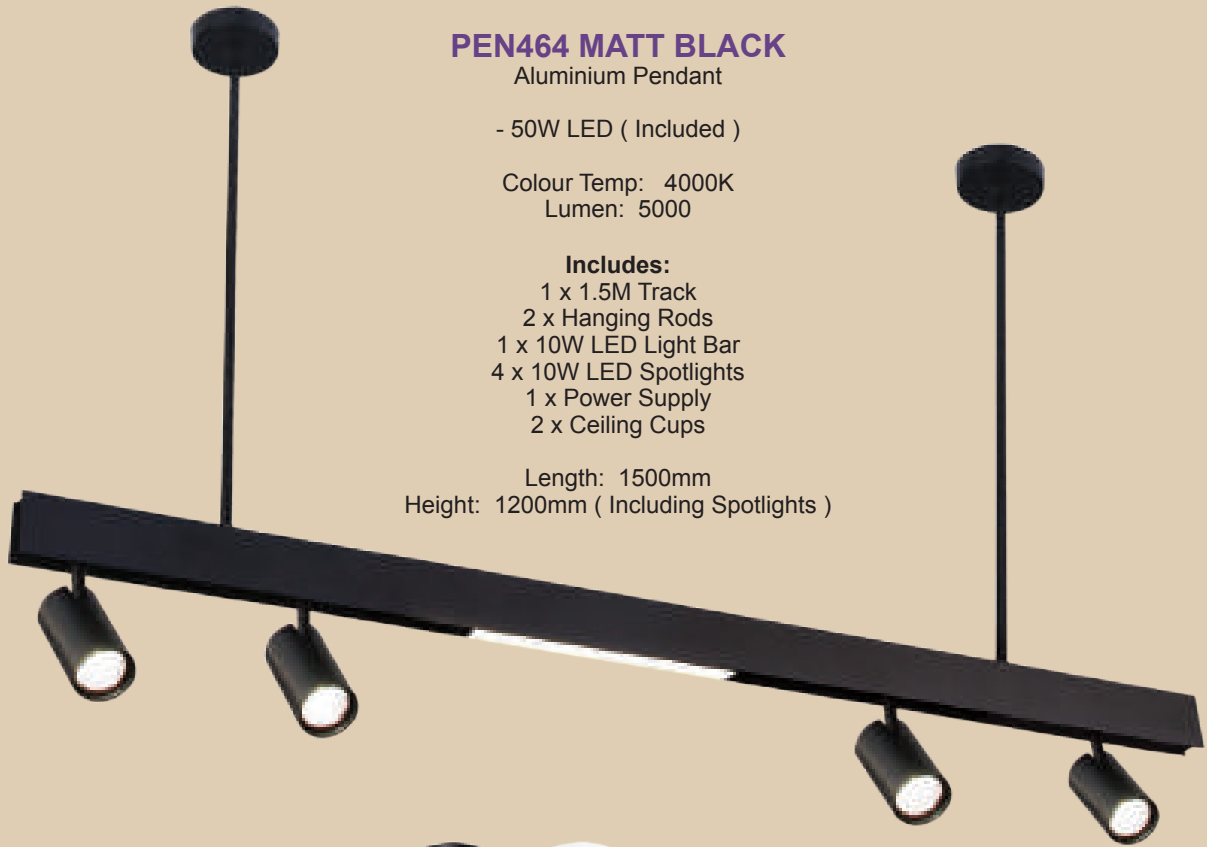

Pendants

LED PENDANTS

PEN464 MATT BLACK

Aluminium Pendant

- 50W LED (Included)

Colour Temp: 4000K
Lumen: 5000

Includes:

- 1 x 1.5M Track
- 2 x Hanging Rods
- 1 x 10W LED Light Bar
- 4 x 10W LED Spotlights
- 1 x Power Supply
- 2 x Ceiling Cups

Length: 1500mm

Height: 1200mm (Including Spotlights)