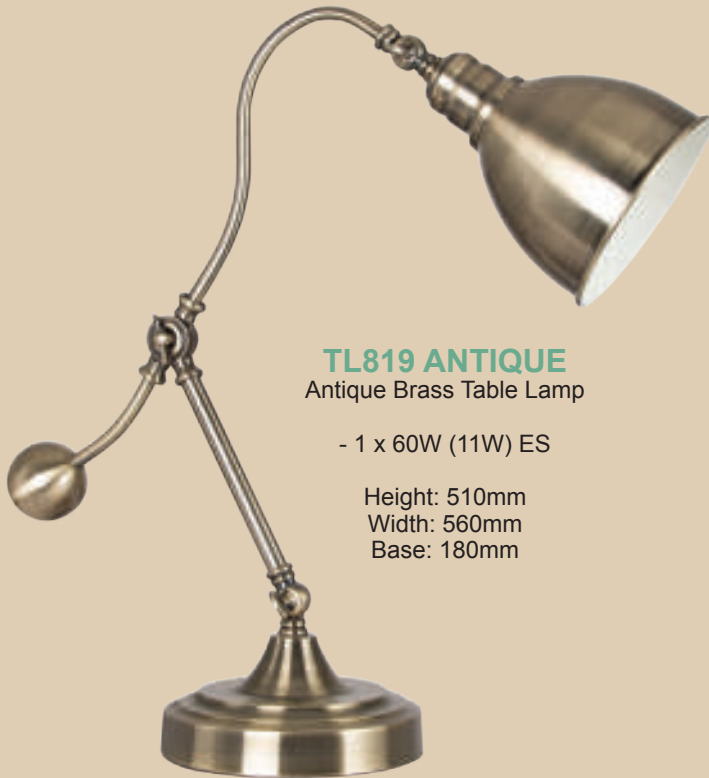

Table & Floor lamps

METAL LAMPS

TL819 ANTIQUE
Antique Brass Table Lamp

- 1 x 60W (11W) ES

Height: 510mm
Width: 560mm
Base: 180mm