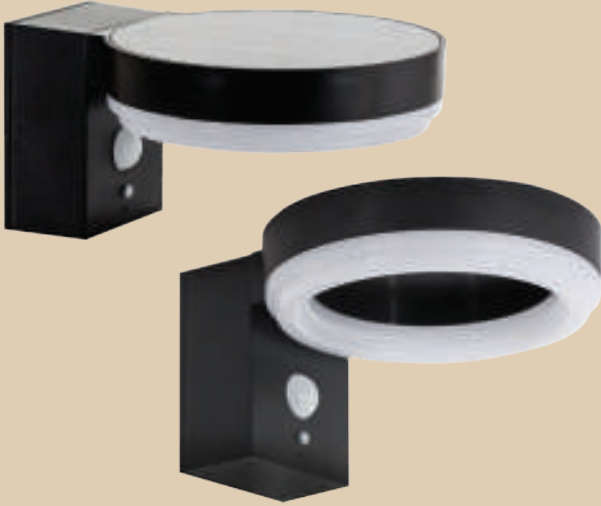

Outdoor Lighting

SOLAR LIGHTING

SOLAR LAMPS MUST BE INSTALLED OUTDOORS IN DIRECT SUNLIGHT.
THE DURATION OF THE LIGHT DEPENDS HEAVILY ON THE INTENSITY AND DURATION OF SUNLIGHT DURING THE DAY.

LS023 MATT BLACK

Outdoor LED Solar Light with Sensor
Plastic
IP44

- 3.3W LED (Included)
Battery: 3.2 V Lithium (Included)

Colour Temp: 3000K
Lumen: 400
Sensor Angle: 110 degrees
Sensor Range: Max. 8 meters

3 Mode Sensor Function using the button on the PIR sensor:

Press button (Mode A)

Upon movement the lamp lights up with 400 Lumen and switches off 10 seconds after the last movement

Press button (Mode B)

The lamp shines at a dimmed level with 20 Lumen, upon movement the lamp shines with 300 Lumen and then goes back to 20 Lumen, 10 seconds after the last movement

Press button (Mode C)

The PIR is switched off and the lamp shines at 50 Lumen

Width: 160mm
Height: 100mm
Depth: 205mm