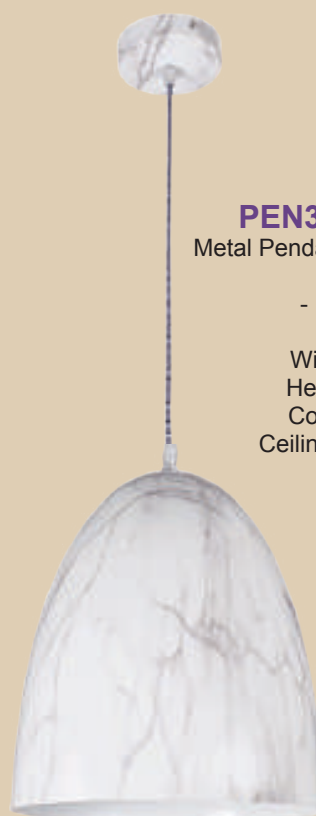

PEN312 MARBLE

Metal Pendant with Marble Finish

- 1 x 60W ES

Width: 250mm
Height: 280mm
Cord: 1000mm
Ceiling Cup: 100mm