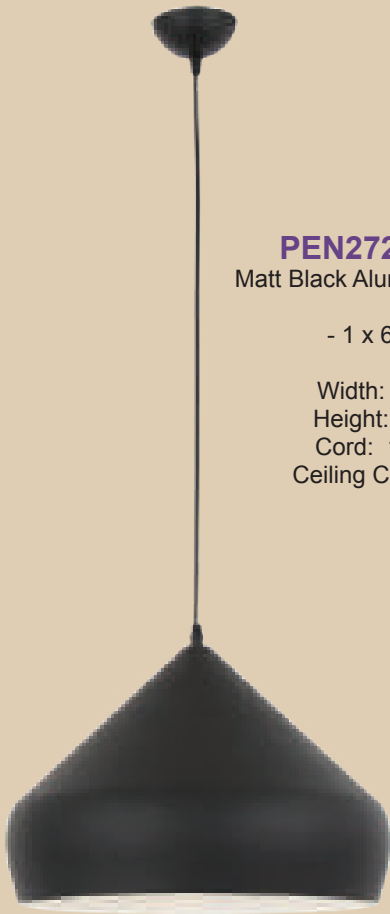

Pendants

METAL PENDANTS

PEN272/1 M/BK
Matt Black Aluminium Pendant

- 1 x 60W ES
Width: 400mm
Height: 280mm
Cord: 1000mm
Ceiling Cup: 95mm