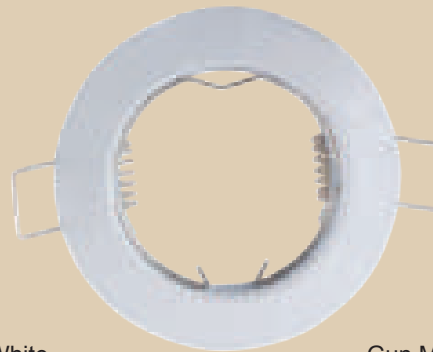

- 12V / 50W
Straight
Bayonet Lock

Cut Out: 68mm
Diameter: 77mm

Colours Available:
Gold Satin, Satin Chrome, White

DL008

- 12V / 50W
Tilt

Cut Out: 73mm
Diameter: 83mm

Colours Available:
Gun Metal, Satin Chrome, White