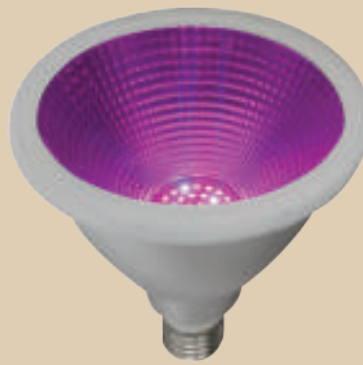

BULB LED 207

This bulb is mainly for residential use. It is ideal for all phases of small indoor plant growth
LED PAR38 Grow Bulb, Red and Blue Wavelength, IP65

- 15W ES (E27) LED and Driver (Included)
Not Dimmable

Material:
Die Cast Aluminium and High Light Transmission Lens,
Rubber Seal

LED Quantity: 24 Pieces 3030 SMD
Lumen: 30 LM/W
Beam Angle: 30 degrees

Full Spectrum of Ratio:
620-630nm/650-670nm/730-750nm/390-410nm/430-450nm/460-470nm
Par Value (PPFD):
154umol@0.3M, 62umol@0.5M
Lighting Coverage:
0.3M@0.31m², 0.5M@0.65m²

Width: 120mm
Height: 127mm