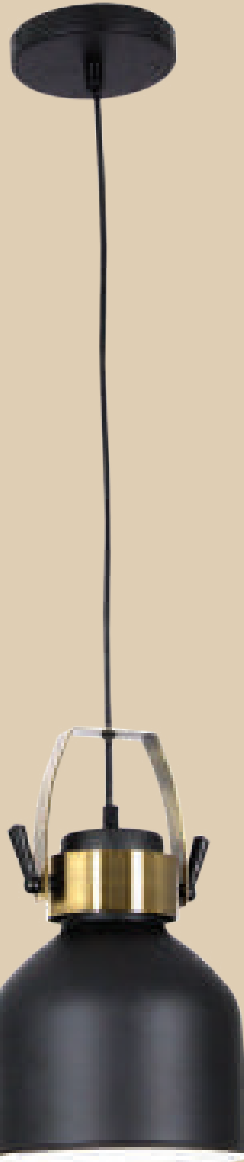

PEN590 BLACK

Metal Pendant

- 1 x 60W (11W) ES

Width: 180mm
Height: 295mm
Cord: 1000mm
Ceiling Cup: 120mm