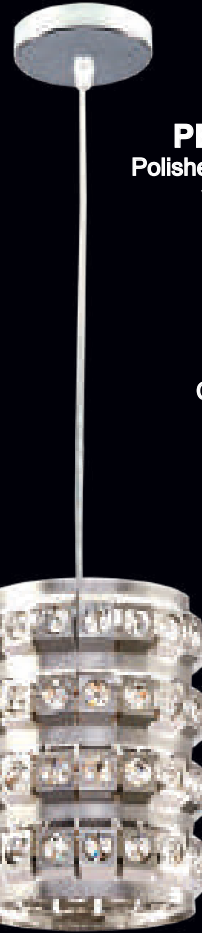

PEN908 CHROME
Polished Stainless Steel Pendant
with Acrylic Crystals

- 1 x 11W SES

Width: 160mm
Height: 220mm
Cord: 1000mm
Ceiling Cup: 100mm