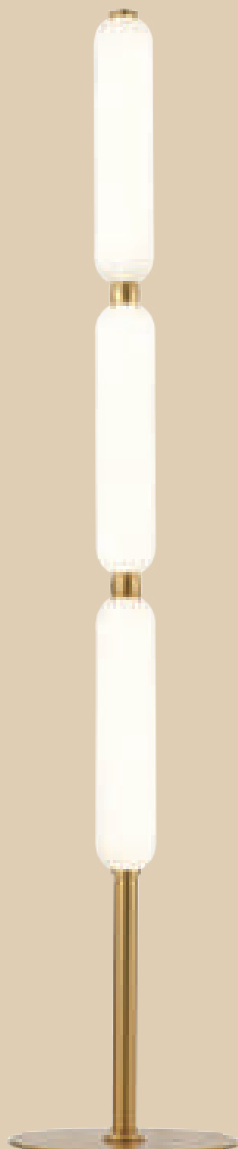

SL403 GOLD

Also Available:
PEN791/3 BLACK