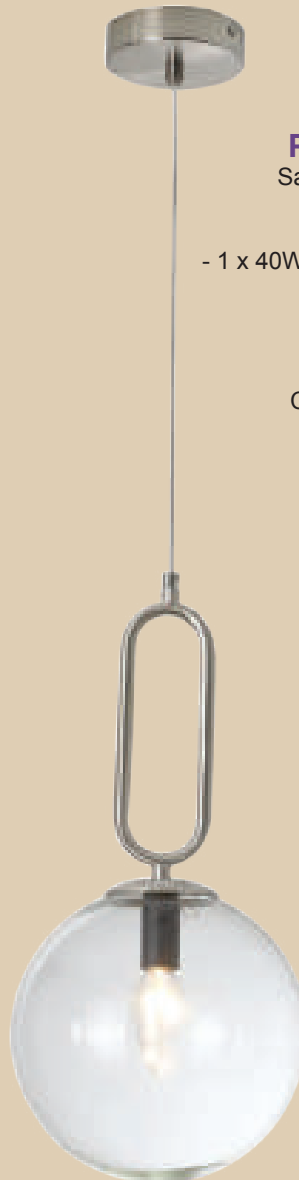

PEN462 SATIN

Satin Chrome Pendant with Clear Glass

- 1 x 40W SES (E14) (Not Included)

Width: 200mm
Height: 400mm
Cord: 1000mm
Ceiling Cup: 100mm