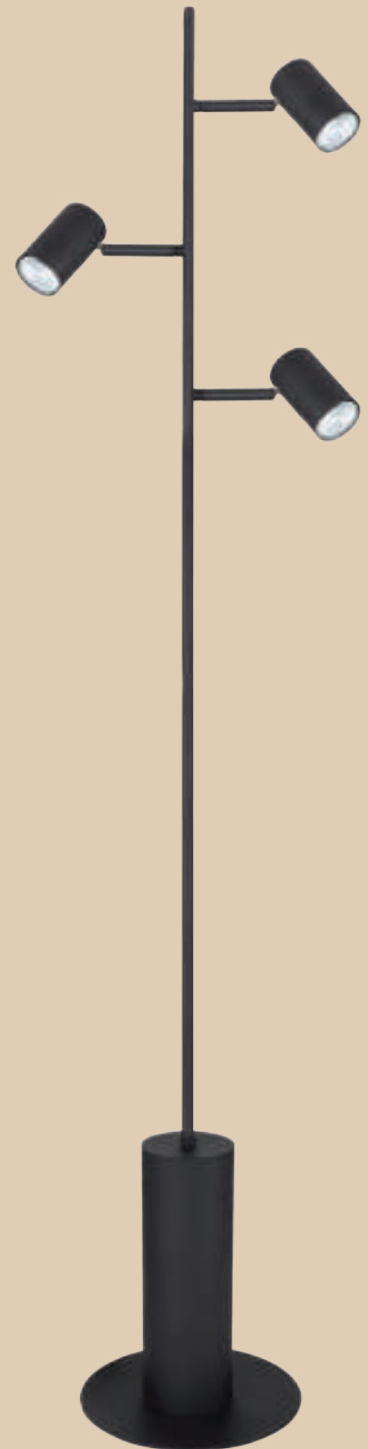

SL400
Metal Floor Lamp
On / Off Foot Switch

- 3 x GU10 (Not Included)

Height: 1550mm
Base: 250mm

Also Available:
S400 BLACK RANGE