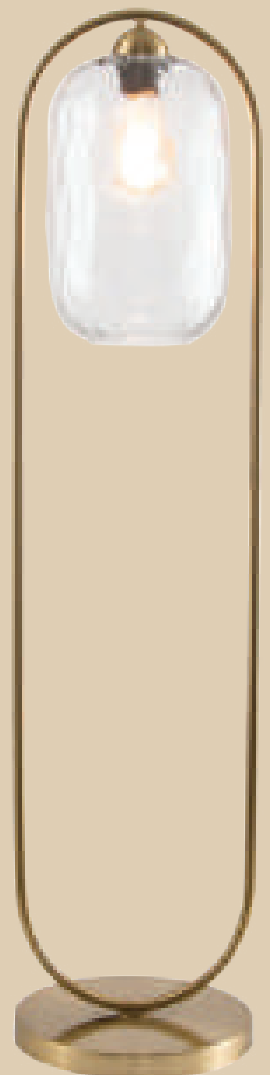

SL422 BRASS
Metal Floor Lamp
with Clear Wavy Glass
On/Off Foot Switch

- 1 x 40W ES
(Not Included)

Height: 1000mm
Base: 240mm