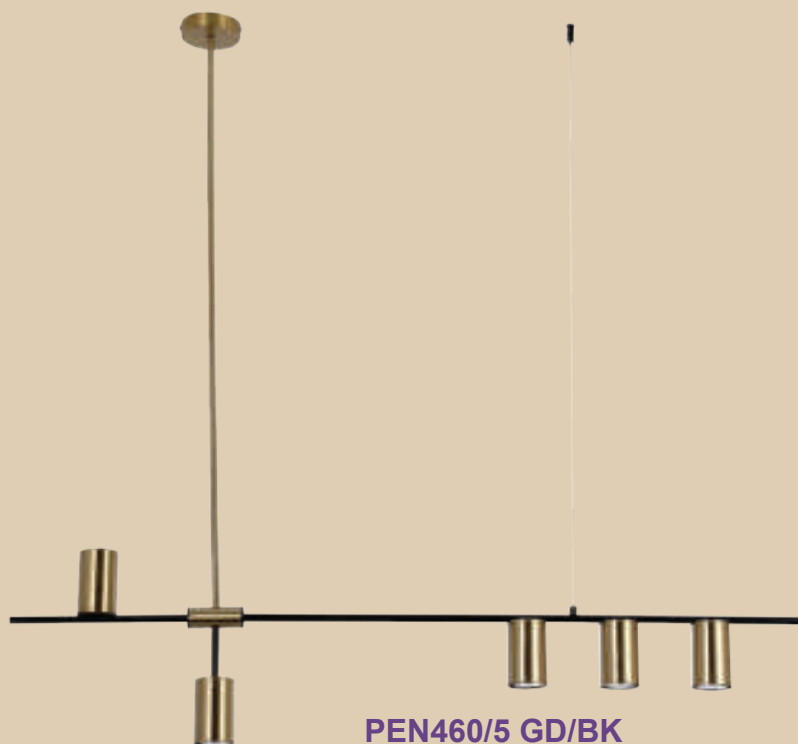

Pendants

METAL PENDANTS

PEN460/5 GD/BK

Black and Gold Metal Pendant

- 5 x 50W GU10 (Not Included)

Length: 1200mm
Height: 1200mm
Ceiling Cup: 100mm