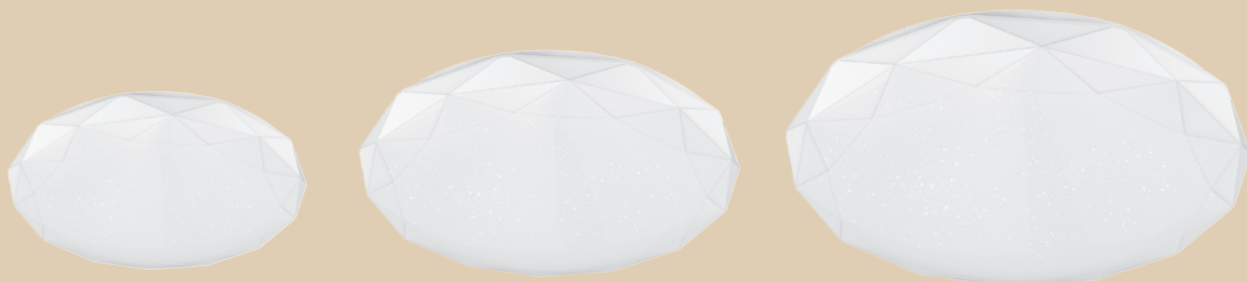

Bathroom Lighting

STARLIGHT PATTERNED POLYCARBONATE COVERS

LED Hexagonal Polycarbonate Fitting with Starlight Patterned Polycarbonate Cover
Bayonet Lock, 1 x LED Driver (Included)
IP20

CF255 COOL
- 12W LED (Included)
Colour Temp: 4000K
Lumen: 800

Diameter: 260mm
Height: 60mm

CF256 COOL
- 18W LED (Included)
Colour Temp: 4000K
Lumen: 1200

Diameter: 360mm
Height: 70mm

CF257 COOL
Colour Temp: 4000K
- 24W LED (Included)
Lumen: 1700

Diameter: 395mm
Height: 72mm