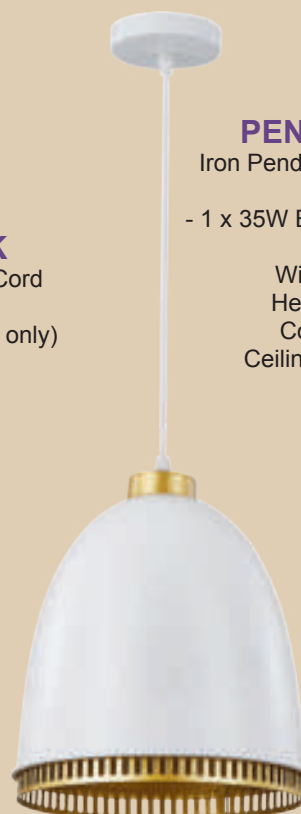

PEN236 WHITE

Iron Pendant with White Cord

- 1 x 35W ES (LED or CFL only)

Width: 250mm
Height: 275mm
Cord: 800mm
Ceiling Cup: 100mm