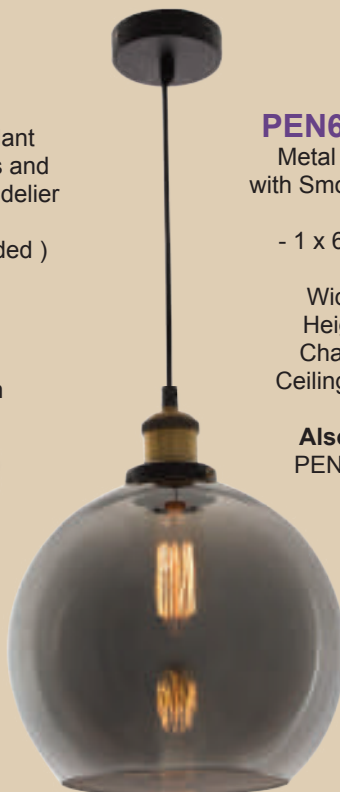

Pendants

GLASS PENDANTS

PEN624/9

Polished Chrome Pendant
with Smoke Colour Glass and
Small Inner Chrome Chandelier

- 9 x 10W G4 (Not Included)

Width: 350mm
Height: 360mm
Cord: 1200mm
Ceiling Cup: 120mm

PEN694 SMOKE