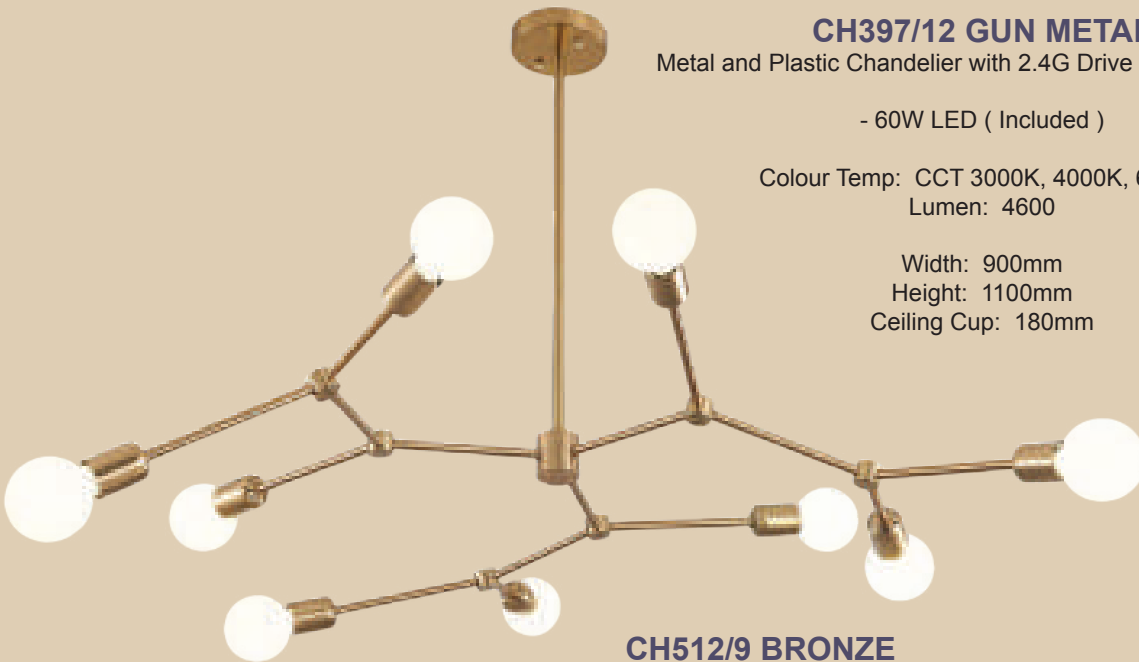

Width: 900mm
Height: 1100mm
Ceiling Cup: 180mm

CH512/9 BRONZE

Metal Chandelier, Adjustable size, IP20

- 9 x 9W ES LED (Not Included)

Width: 841mm
Rod: 500mm (Max.)
Ceiling Cup: 120mm

Chandeliers

LED

CH469/10 LED