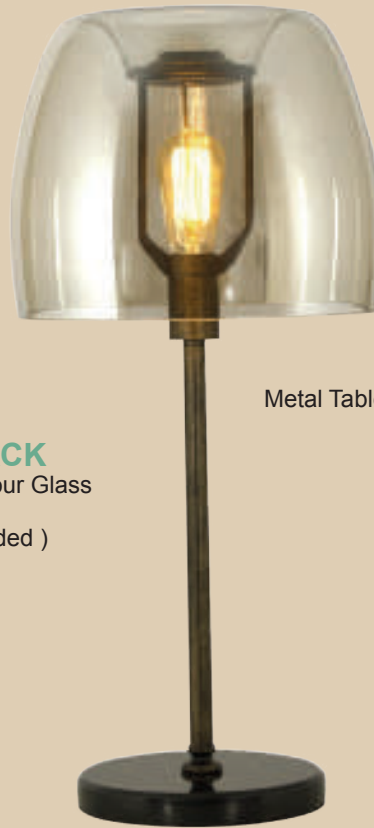

TL600 MATT BLACK
Table Lamp with Smoke Colour Glass

TL175 COGNAC
Metal Table Lamp with Cognac Colour Glass

- 1 x 60W (11W) ES

Height: 620mm
Width: 300mm
Base: 200mm