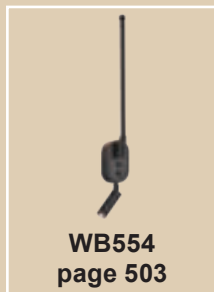

WALL BRACKETS