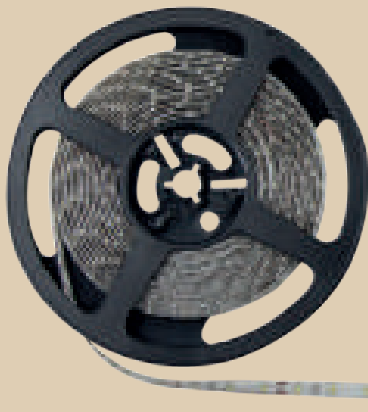

Linear Lighting

LED STRIP LIGHTS - 220V - IP20 - IP65

BULB LED 900

5 Meter Flexible LED Strip Light
with self adhesive backing
Min. cutting length every 3rd LED (5cm apart)
Lumen: 3-4W/LED
12V DC
IP20
SMD: 3528 60 LED

Colour: White
Colour Temp: 4000K
Length of Strip: 5000mm
Width of Strip: 8mm
LED per Meter: 60 pieces
Beam Angle: 270 degrees
10 000 Hours

Includes:

1 x 5000mm Flexible Strip Light
1 x 18W Wall Mounted Driver