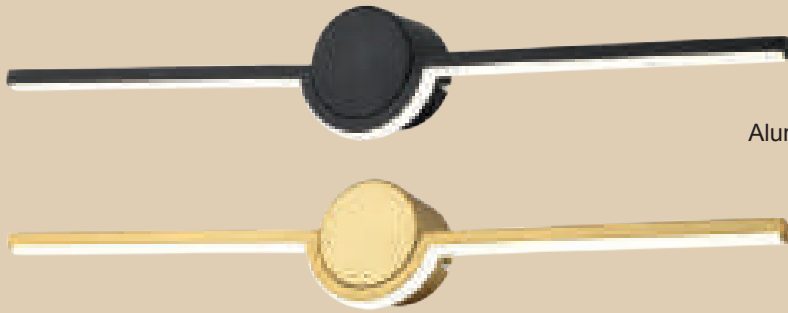

Wall Brackets

LED

WB197 BLACK

Colour: Sand Black

WB198 GOLD

Colour: Gold

Aluminium and Acrylic LED Wall Bracket

- 8W LED (Included)

Colour Temp: 4000K

Lumen: 640

CRI: >80

PF: >0.9

Length: 610mm

Depth: 60mm