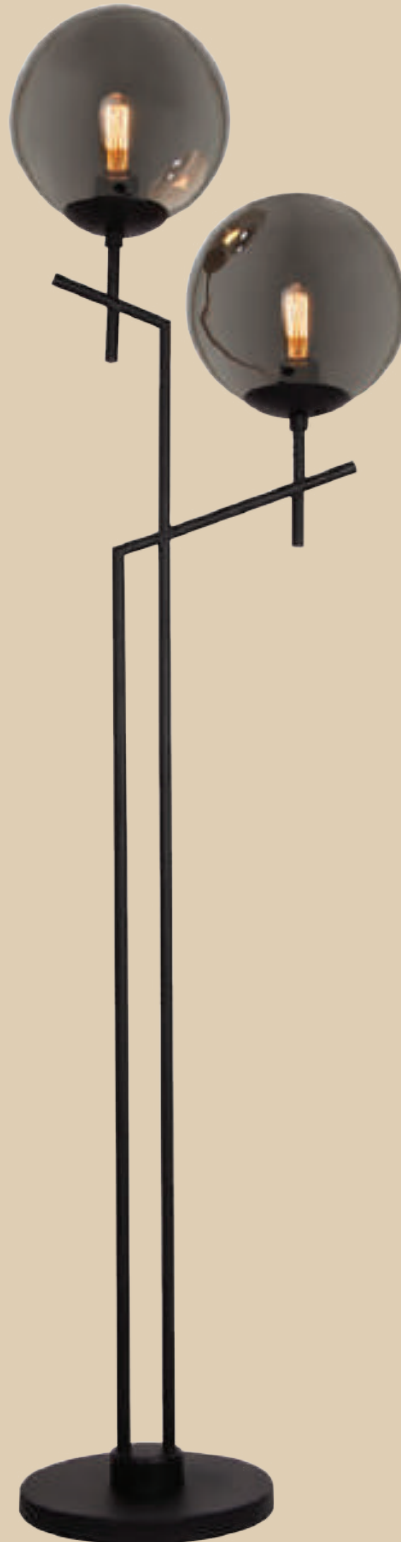

STANDING LAMPS

Table & Floor lamps

STANDING LAMPS

SL401 MATT BLACK

Floor Lamp with Smoke Colour Glass
On / Off Foot Switch

- 6 x 40W G9 (Not Included)

Height: 1630mm
Width: 280mm
Base: 250mm

SL072 BLACK