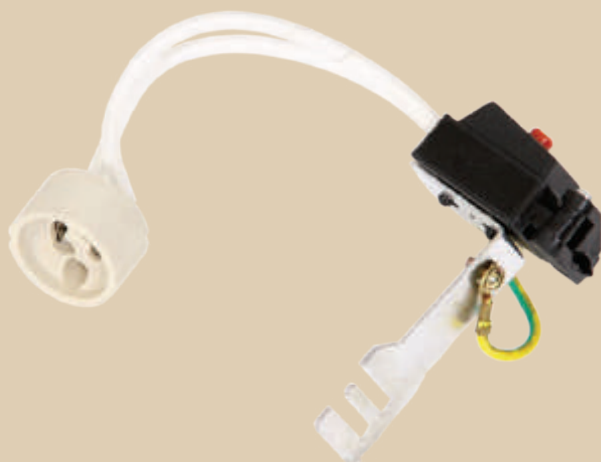

Downlighters

GU10 BRACKET AND LAMPHOLDER

DL GU10 BRACKET

Down Lighter Converter

Converts from a 12V Down Light to a 220V - 240V Down Light

Height of Bracket: 80mm

Length of Cord: 140mm