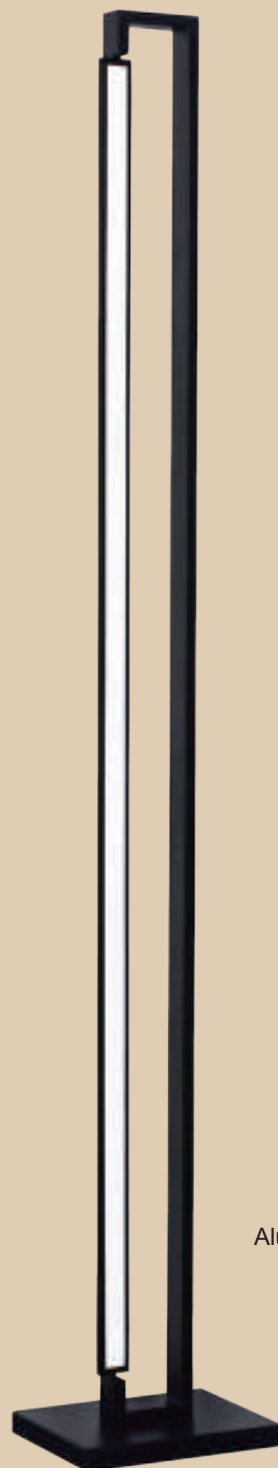

SL421 BLACK
LED, Metal and Acrylic
Moveable Arm
On/Off Foot Switch

- 27W LED (Included)

Colour Temp: 4000K
Lumen: 2430

Height: 1600mm
Base: 200mm x 245mm