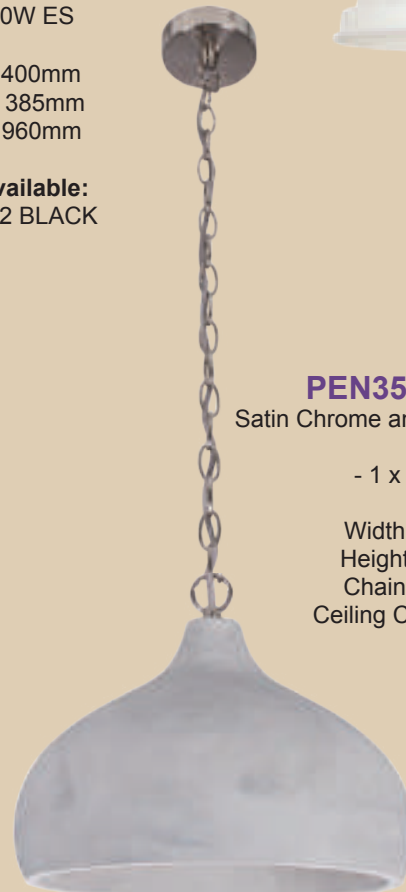

PEN351 STONE
Satin Chrome and Cement Pendant

- 1 x 60W ES
Width: 290mm
Height: 200mm
Chain: 700mm
Ceiling Cup: 100mm