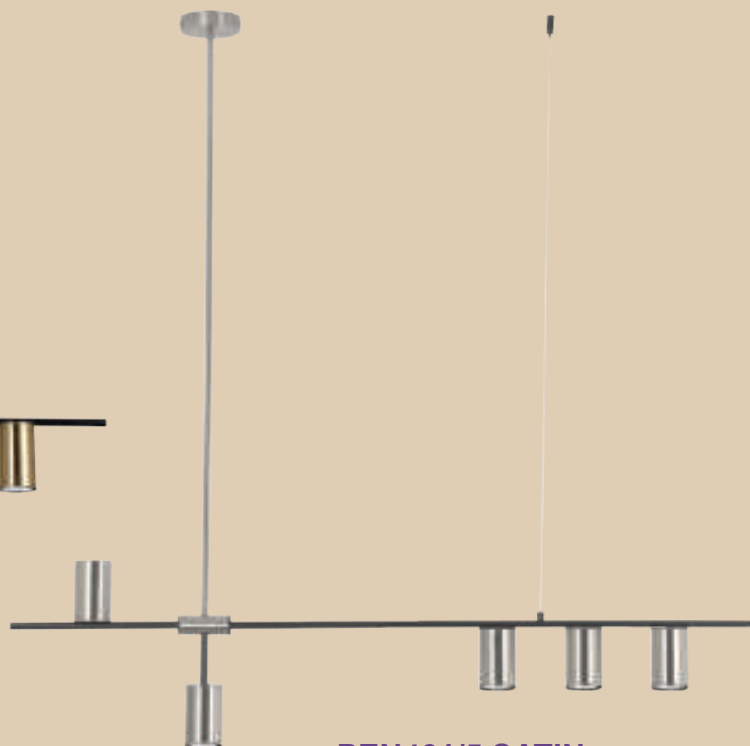

PEN461/5 SATIN

Black and Satin Metal Pendant

- 5 x 50W GU10 (Not Included)

Length: 1200mm
Height: 1200mm
Ceiling Cup: 100mm