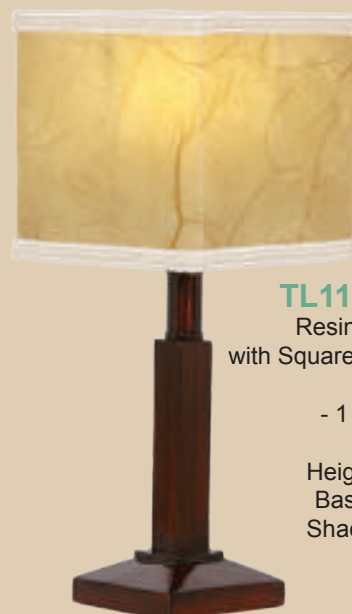

TL117 BROWN
Resin Table Lamp
with Square Cream Shade

TL118 BROWN
Resin Table Lamp
with Square Parchment Shade

- 1 x 60W ES

Height: 405mm
Base: 117mm
Shade: 170mm