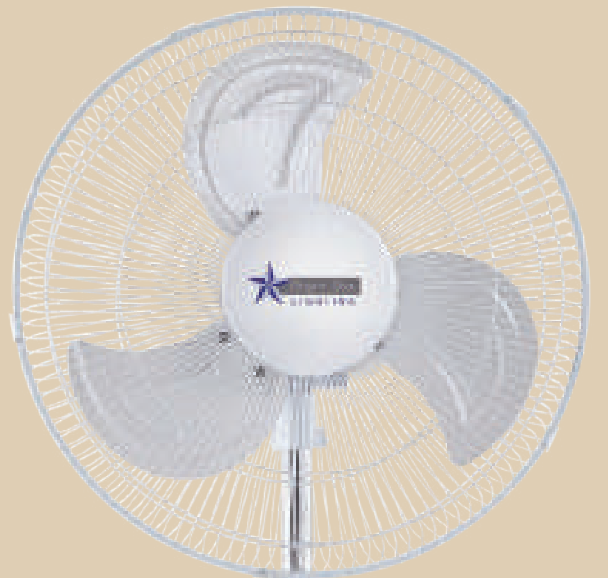

FLOOR FAN

FAN014/3 IN ONE

3 Different Fan Configurations:
Floor Fan, Table Fan, Wall Fan

16" (40cm) 3 Speed Control
Power: 65W

Height Adjustable
Tilting Head
Easy to Assemble
Fan Grid: 420mm

Floor Fan:
Base: 500mm
Height: 1275mm

Table and Wall Fan:
Frame: 300mm x 480mm

FLOOR AND TABLE FANS