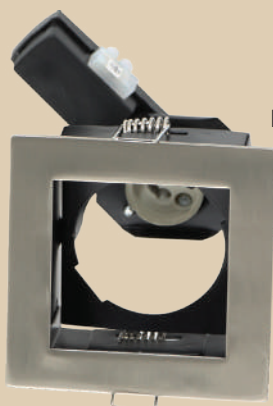

DL081 SATIN

220V - 240V/50W
Pressed Steel, Straight

- 1 x 50W GU10

Cut Out: 82mm
Diameter: 90mm
Depth: 110mm