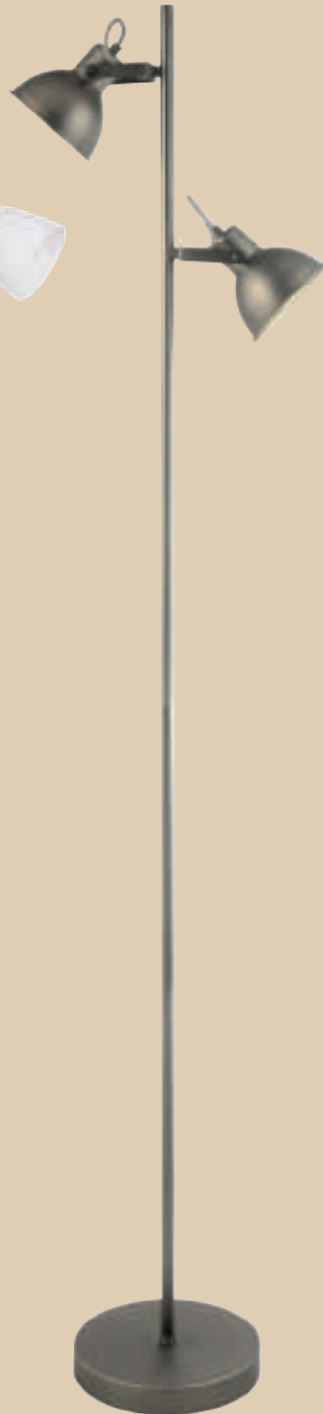

- 1 x 40W (11W) SES
- 1 x 60W (11W) ES

Height: 1790mm
Base: 220mm

Colours Available:
Black, White

SL062 SILVER

Antique Matt Silver Floor Lamp
On / Off Foot Switch

- 2 x GU10 (Not Included)

Height: 1600mm
Base: 220mm