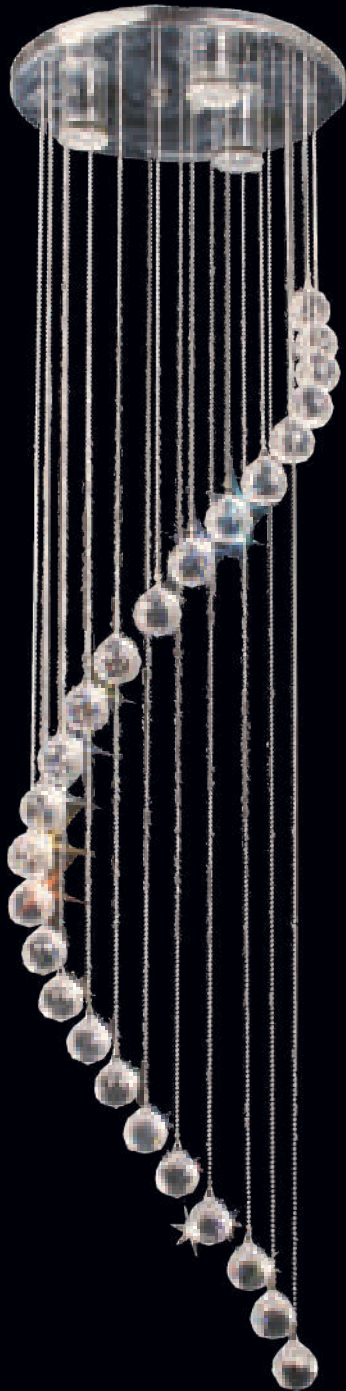

Pendants

CRYSTAL PENDANTS

PEN032/3 SATIN

Chrome Pendant with Crystals

- 3 x 50W GU10 (Not Included)

Width: 320mm
Height: 1200mm