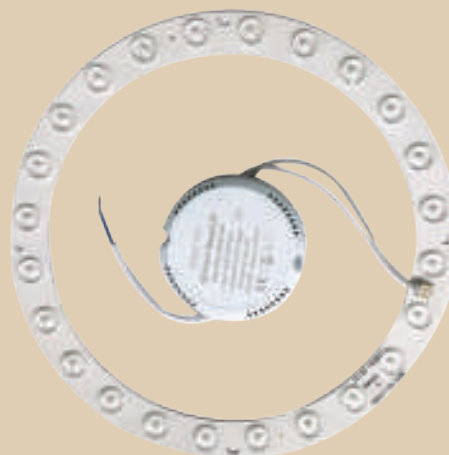

BULB LED 931

Magnetic LED Module Emergency Kit

- 20W

Colour Temp: 4000K

Lumen: 2000

Emergency Power: 3W 300 Lumen

Battery: LI 3.7V 2000mAh

Charging Time: 6-8 Hours

Emergency Time: 3 Hours

Diameter: 250mm