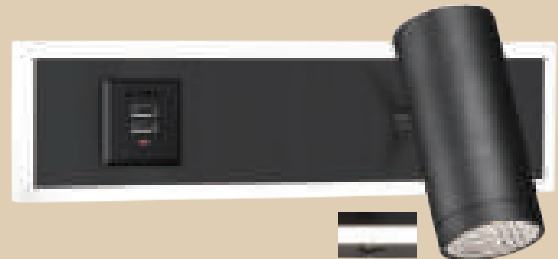

WB205 MATT BLACK

Aluminium and Acrylic Bedside Wall Bracket Set
with 2 USB Ports and 2 Switches
(2 per box)

- 11W and 5W LED (Included)

Colour Temp: 4000K
Lumen: 1280

Length: 300mm
Width: 115mm
Depth: 145mm