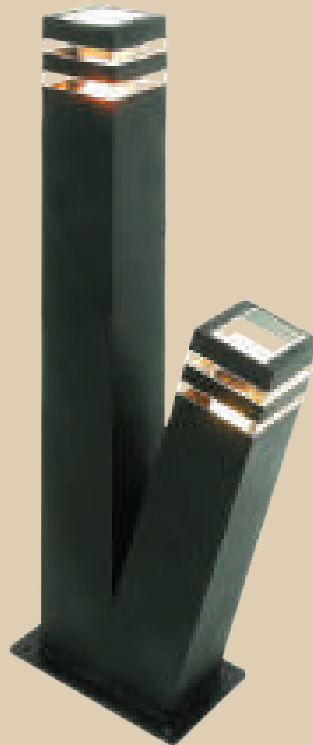

- 1 x 60W (11W) ES

Width: 205mm
Height: 1120mm

LFL027 MATT BLACK

Aluminium Standing Lantern
with Clear Glass
IP44

- 1 x ES (Energy Saver or LED only)

Width: 125mm
Height: 500mm

Also Available:
L369 MATT BLACK
L374 MATT BLACK