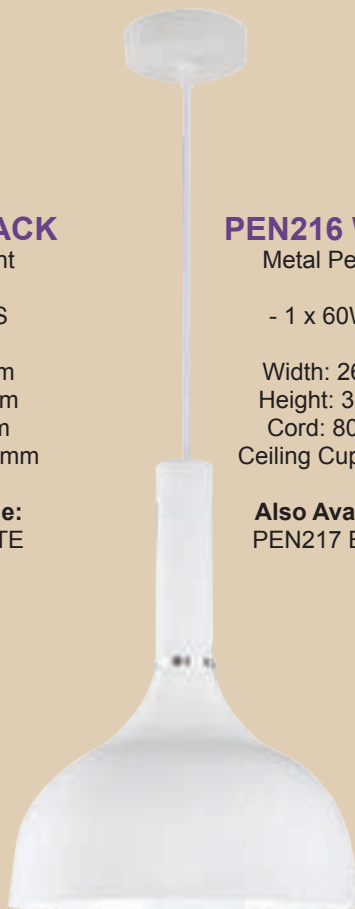

Also Available:
PEN216 WHITE

PEN216 WHITE

Metal Pendant

- 1 x 60W ES

Width: 260mm
Height: 350mm
Cord: 800mm
Ceiling Cup: 80mm

Also Available:
PEN217 BLACK

PEN2324/1

Aluminium Pendant