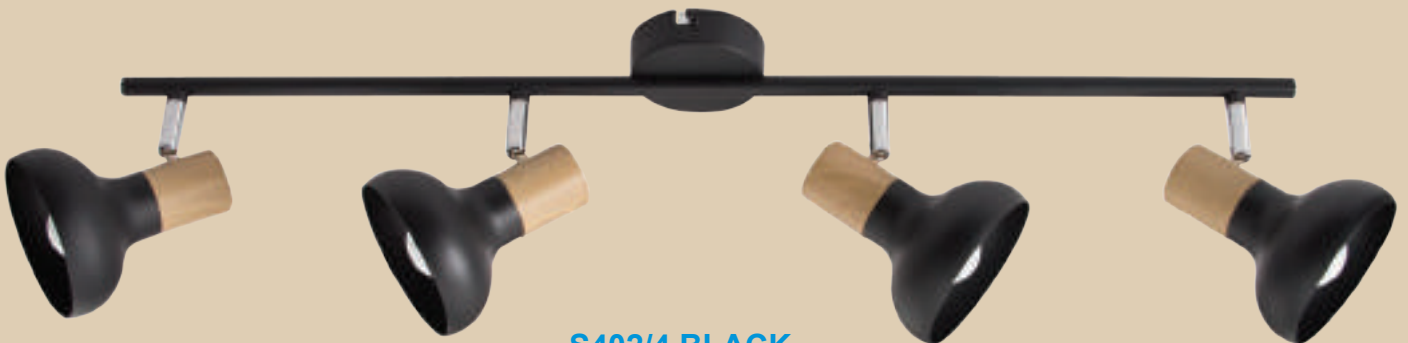

S402/4 BLACK

Black and Polished Chrome Spotlight with Wood Finish

- 4 x 40W SES (Not Included)

Base: 80mm
Length: 700mm

Also Available:
PEN647/3 BLACK
PEN649/3 BLACK