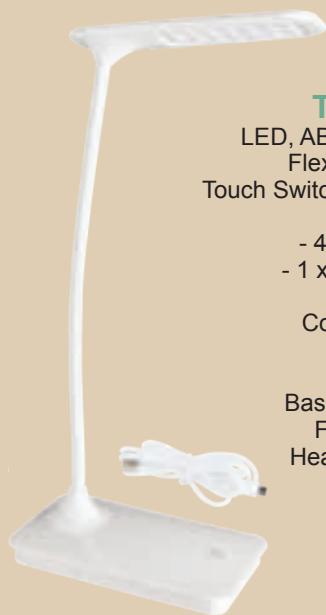

Height: 410mm
Head: 165mm
Base: 165mm

Colours Available:
Silver, White

Table & Floor lamps

LED LAMPS

TL182 WHITE

LED, ABS and Metal Desk Lamp
Flexi Arm and USB Port
Touch Switch with 3 Brightness Settings

- 4W LED (Included)
- 1 x 5V USB (Included)