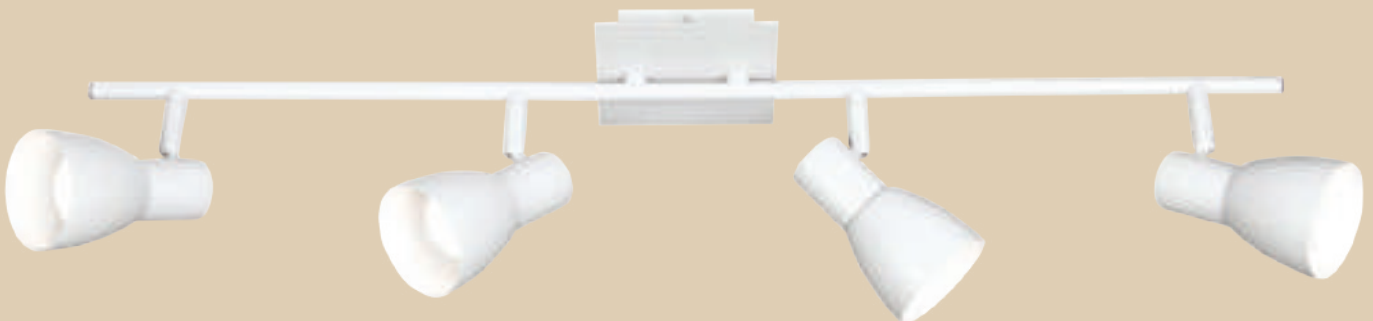

S161/4 WHITE
Matt White Spotlight

- 4 x 50W GU10 (Not Included)

Base: 108mm
Length: 701mm

Recommended bulb to use