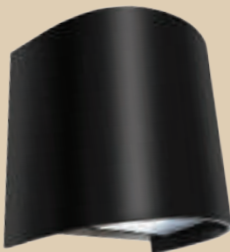

L129 BLACK

Down Facing PC Fitting
IP65

- 1 x 7W GU10 LED (Not Included)
Beam Angle: 120 Degrees

Width: 110mm
Height: 110mm
Depth: 85mm