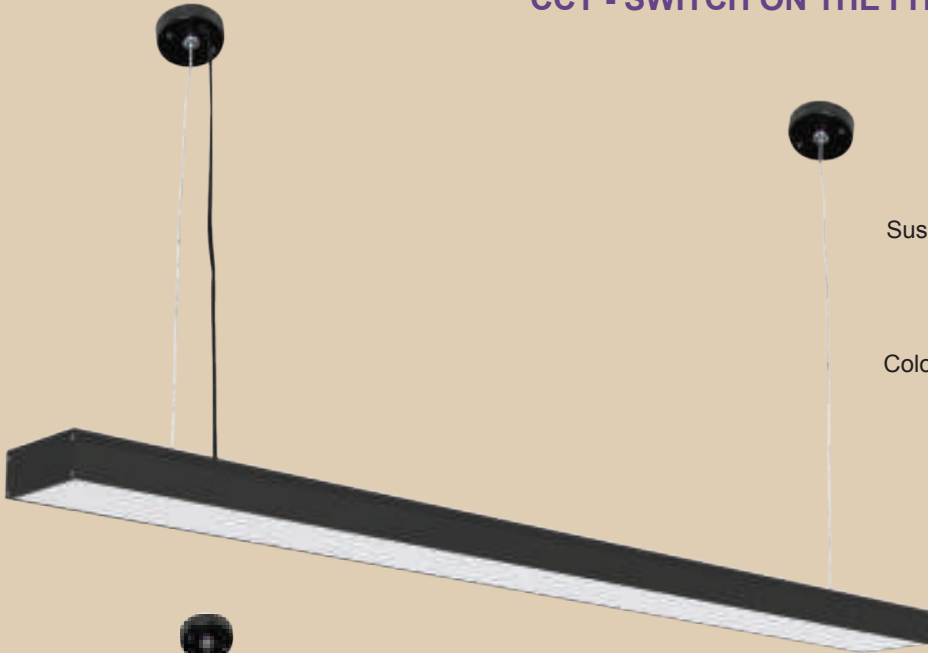

Pendants

LED PENDANTS

CCT - SWITCH ON THE FITTING

PEN866/36 BLACK

Colour: Matt Black
Material: Metal and PC
Suspended or Surface Mount LED Panel,
IP20

- 36W LED (Included)

Colour Temp: CCT 3000K, 4000K, 6000K
Lumen: 2880
CRI: >80
PF: 0.5

Beam Angle: 120 Degrees
Length: 1200mm
Width: 70mm
Height: 40mm