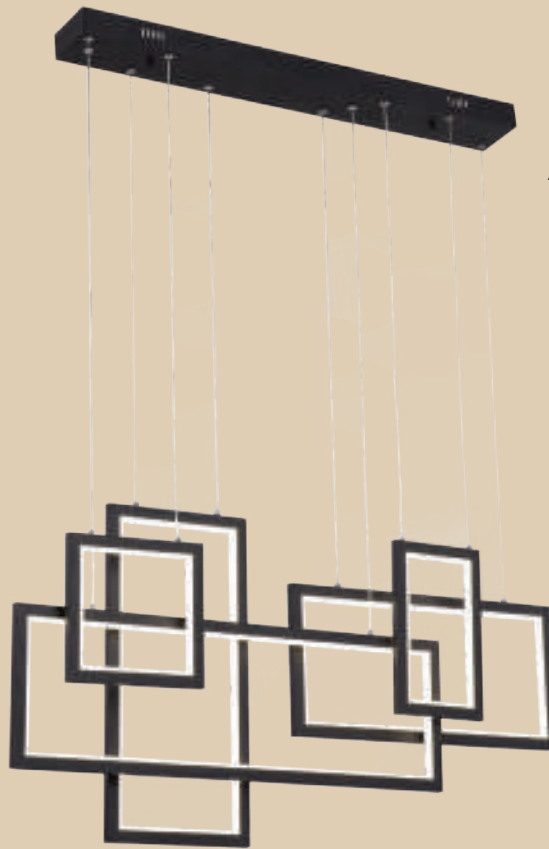

Large: - 300mm
- 2 x 60W ES
Small: - 230mm
- 1 x 60W ES

CH001

Metal Base with White Glass

Large: - 230mm
- 1 x 60W ES
Small: - 180mm
- 1 x 60W ES

CHANDELIERS & WALL BRACKETS

Chandeliers

LED

CH517 BLACK