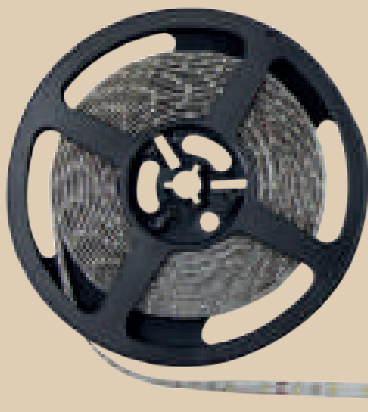

BULB LED 901

5 Meter Flexible Silicon Gel Insulated LED Strip Light
with self adhesive backing
Min. cutting length every 3rd LED (5cm apart)
Lumen: 3-4W/LED
12V DC
IP65
SMD: 3528 60 LED

Colour: White
Colour Temp: 4000K
Length of Strip: 5000mm
Width of Strip: 8mm
LED per Meter: 60 pieces
Beam Angle: 270 degrees
10 000 Hours

Includes:

1 x 5000mm Flexible Strip Light
1 x 18W Wall Mounted Driver