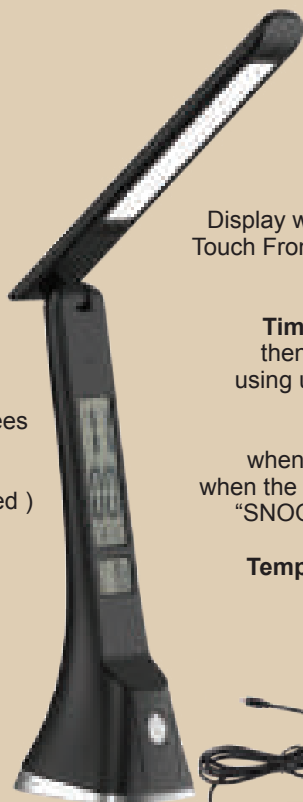

TL648 BLACK

Rechargeable LED Table Lamp, IP20
Dimmable and CCT
USB Charging Port, Foldable arm at 90 Degrees

- 5W LED (Included)
- 5V Power Supply Adapter and USB (Included)

Material: ABS
Colour Temp: 3000K - 6000K
Lumen: 280
CRI: >80
PF: >0.5

Features: Dimmable and CCT
Display with Time, Calender, Temperature and Alarm Settings
Touch Front Silver Switch to switch on and off and for brightness
Press Front Silver Switch for CCT

Time and Calender Setting: Push the button "M", then push button "S", when the figure start flashing, using up and down button to set, push "S" to next figure.

Alarm Setting: Push the button "M" twice, when the display top shows "Alarm", Push button "S", when the figure start flashing, using up and down button to set. "SNOOZE" time is 60 seconds, push "S" to shut snooze.

Temperature: Push "Down" Button to change degree from Celsius to Fahrenheit

Lithium Battery 1200mA
Charging Time: 2-3 hours
Discharging Time: 2.5 hours

Height: 480mm
Base: 95mm x 75mm