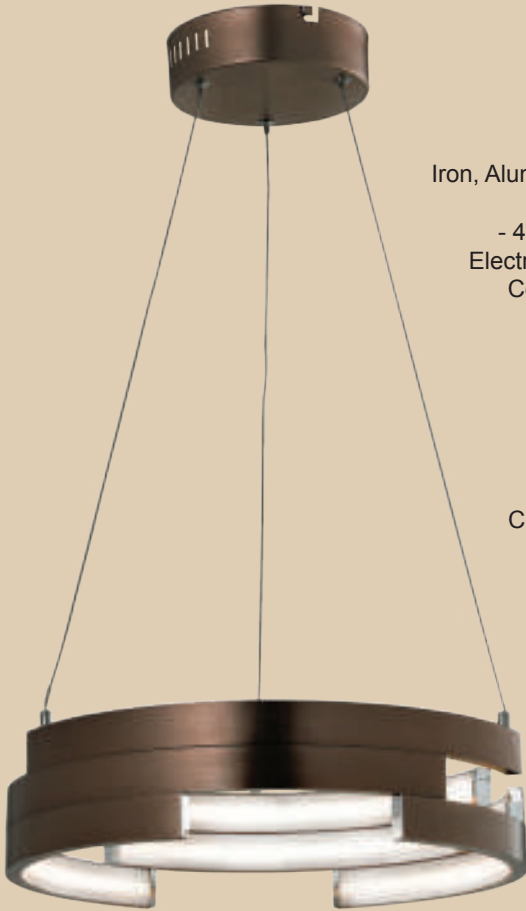

Chandeliers

LED

CH532 LED

Iron, Aluminium and PC LED Fitting

- 40W LED (Included)
- Electronic Driver (Included)
- Colour Temp: 4000K
- Lumen: 1900
- CR: >80
- PF: >0.6

Width: 400mm
Height: 100mm
Cord: 900mm
Ceiling Cup: 160mm