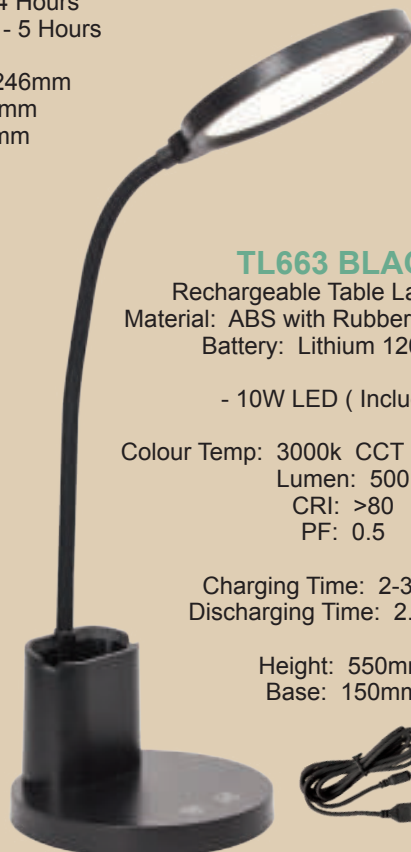

TL663 BLACK

Rechargeable Table Lamp, IP20

Material: ABS with Rubberized Flexi Arm

Battery: Lithium 1200mAh

- 10W LED (Included)

Colour Temp: 3000k CCT and Dimmable

Lumen: 500

CRI: >80

PF: 0.5

Charging Time: 2-3 Hours

Discharging Time: 2.5 Hours

Height: 550mm

Base: 150mm