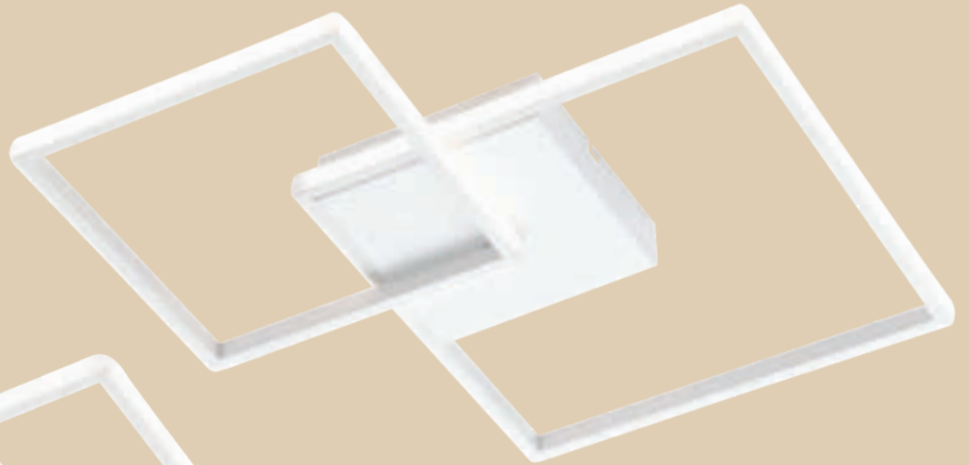

WB316 WHITE

White Aluminium and Plastic Wall Bracket

- 20W LED (Included)

Colour Temp: 4000K
Lumen: 1600

Width: 570mm
Height: 50mm