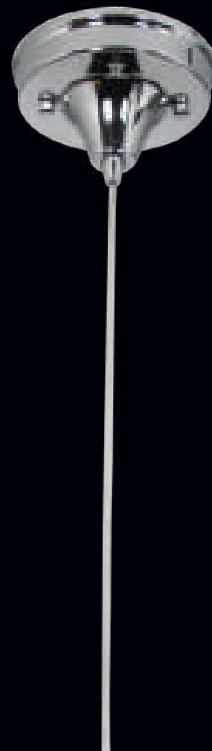

PEN827 CHROME

2 in 1 Pendant and Ceiling Light

Polished Chrome and Crystal Fitting with Clear Cable

- 1 x 40W SES (Not Included)

Width: 230mm

Ceiling Fitting Height: 300mm

Pendant Height: 180mm

Cord: 500mm

Ceiling Cup: 130mm