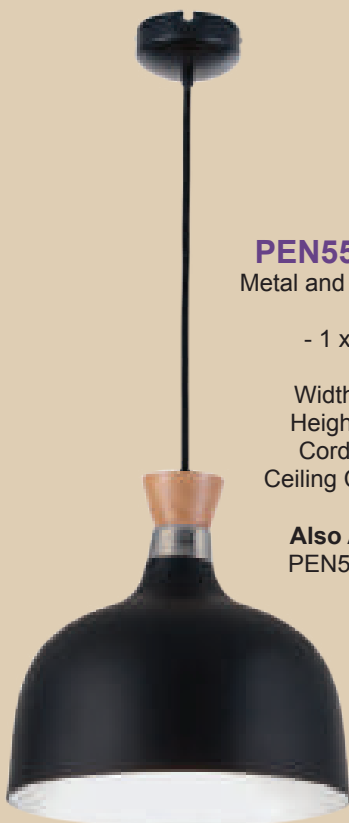

PEN559 BLACK
Metal and Wood Pendant

- 1 x 60W ES
Width: 220mm
Height: 220mm
Cord: 900mm
Ceiling Cup: 110mm

Also Available:
PEN560 WHITE