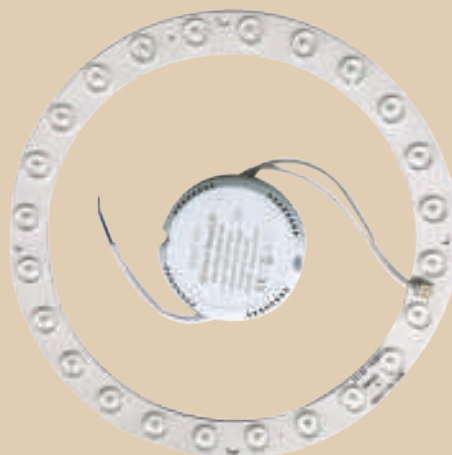

BULB LED 931

Magnetic LED Module Emergency Kit

- 20W

Colour Temp: 4000K

Lumen: 2000

Emergency Power: 3W 300 Lumen

Battery: LI 3.7V 2000mAh

Charging Time: 6-8 Hours

Emergency Time: 3 Hours

Diameter: 250mm