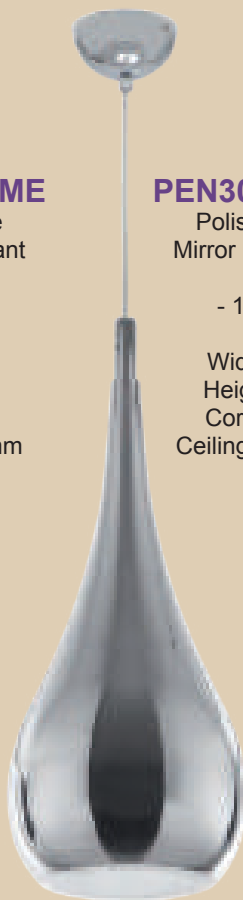

PEN303 CHROME

Polished Chrome
Mirror Finish Pendant

- 1 x 40W ES

Width: 200mm
Height: 500mm
Cord: 1400mm
Ceiling Cup: 100mm