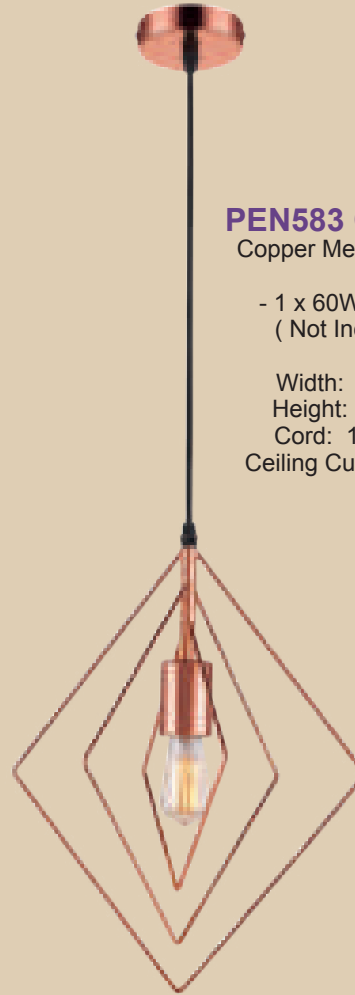

Pendants

COPPER

PEN582 COPPER

Copper Metal Pendant

- 1 x 60W/11W ES
(Not Included)

Width: 400mm
Height: 400mm
Cord: 1000mm
Ceiling Cup: 100mm

PEN583 COPPER

Copper Metal Pendant