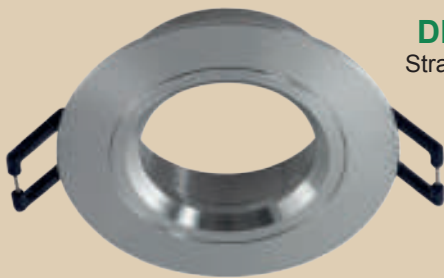

DL088 ALUMINIUM

Straight, Without Lampholder
12V / 50W

Cut Out: 60mm
Diameter: 78mm

Also Available:
DL089 ALUMINIUM