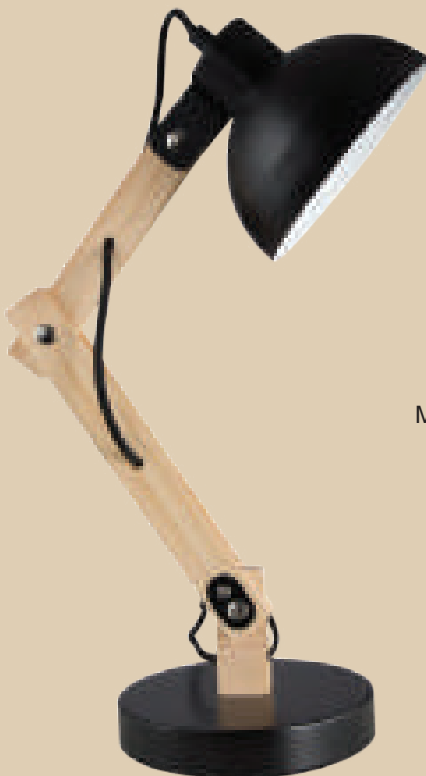

Colours Available:
Black, White

TL195

Polished Chrome
Metal and Wood Table Lamp

- 1 x 60W (11W) ES

Height: 270mm
Base: 220mm

Colours Available:
Black, White

TL193

Metal and Wood Table Lamp